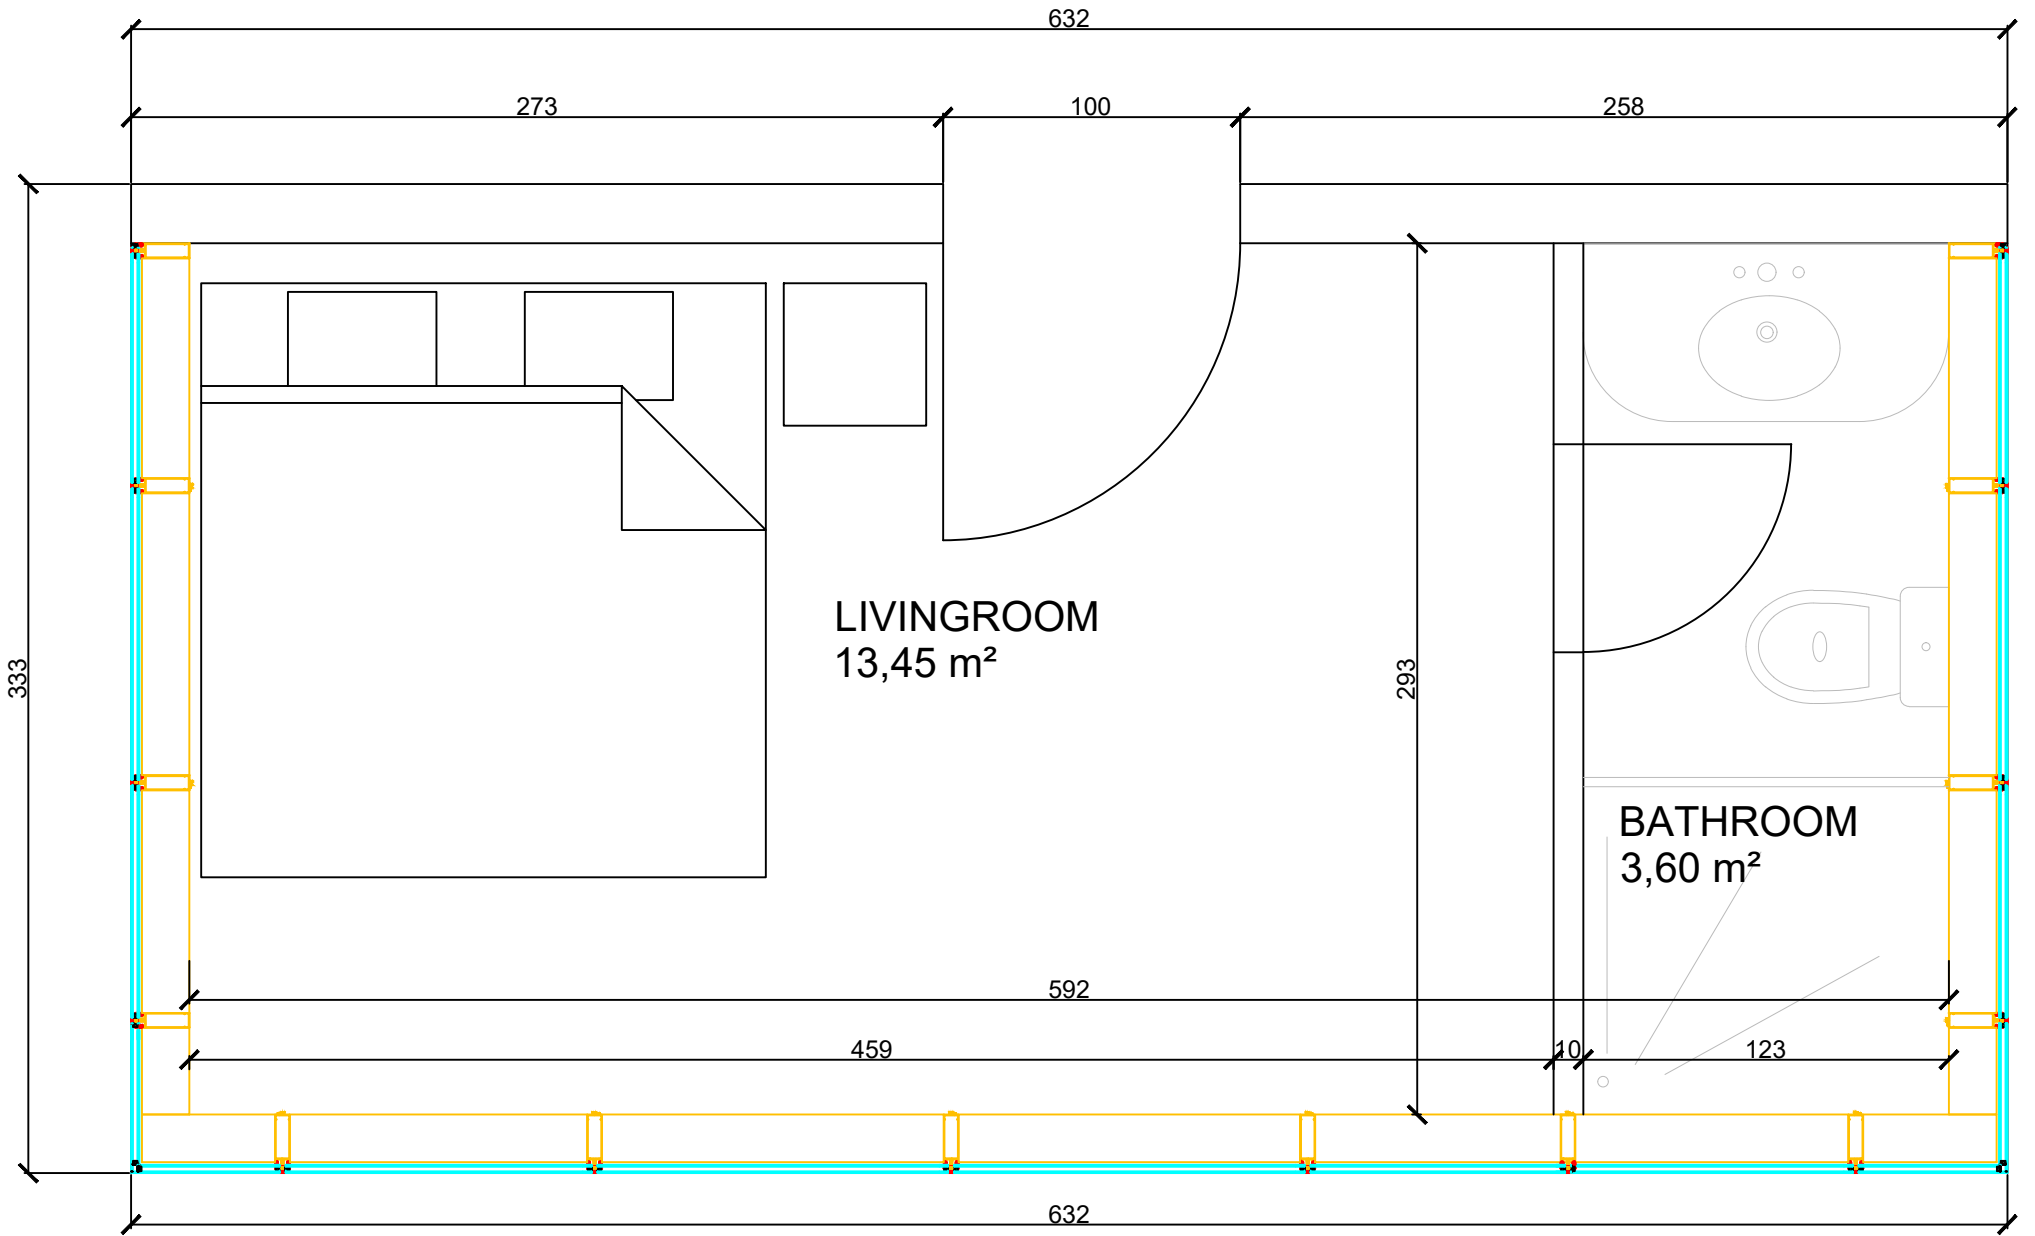

# ROOMY DOMY

Build your dream home

**Aegean**  
(21 m<sup>2</sup> – 224,7 ft<sup>2</sup>)

LIVINGROOM  
13,45 m<sup>2</sup>

BATHROOM  
3,60 m<sup>2</sup>

FLOOR PLAN  
21 m<sup>2</sup>

VIEW I

VIEW IV

VIEW II

VIEW III