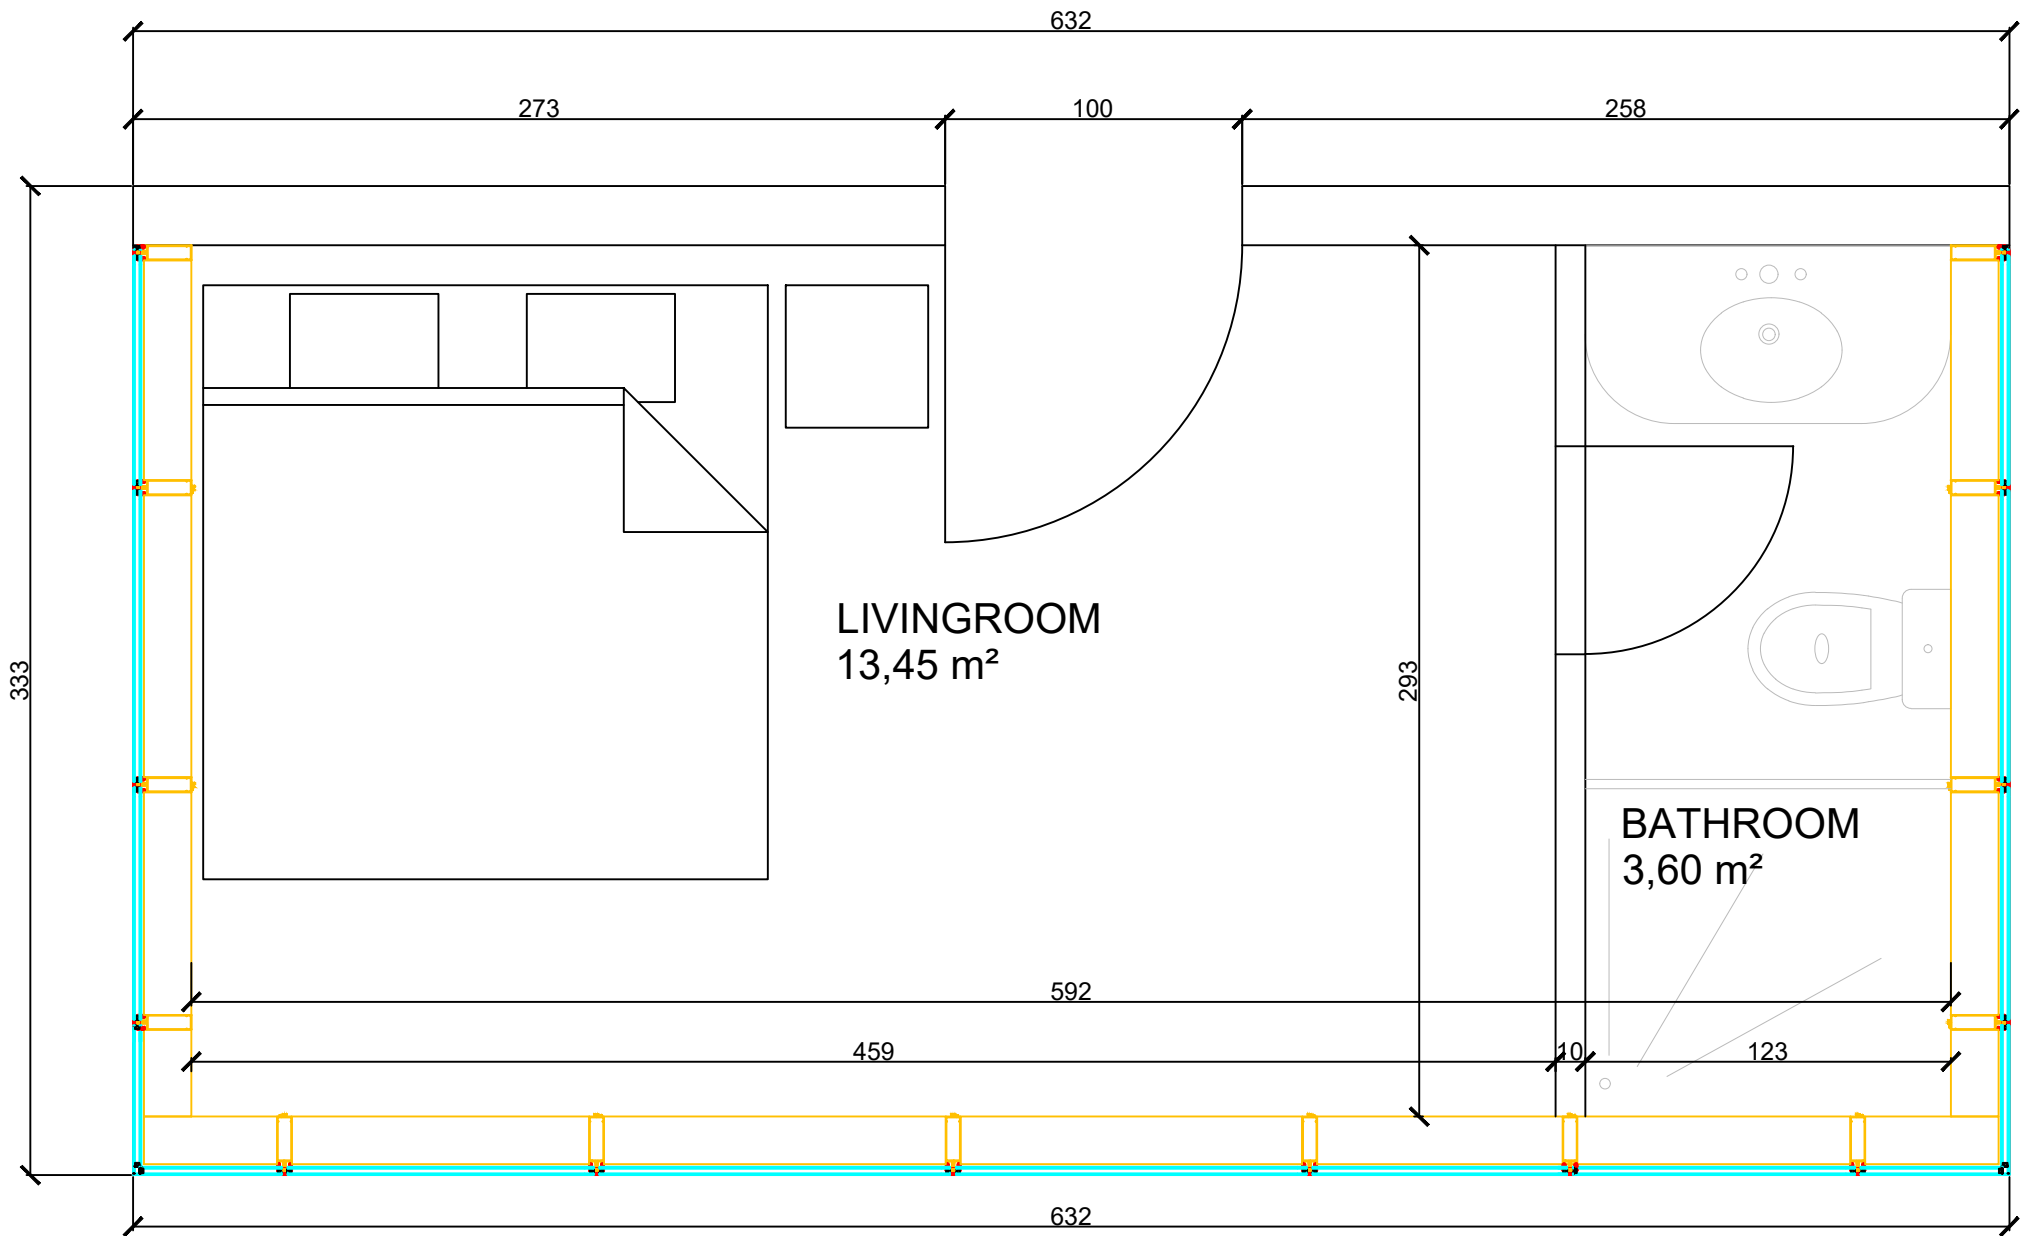

**ROOMY  
DOMY**

Build your dream home

**Aegean**  
(21 m 224,7 ft )

LIVINGROOM  
13,45 m<sup>2</sup>

BATHROOM  
3,60 m<sup>2</sup>

FLOOR PLAN  
21 m<sup>2</sup>

VIEW I

VIEW IV

VIEW II

VIEW III