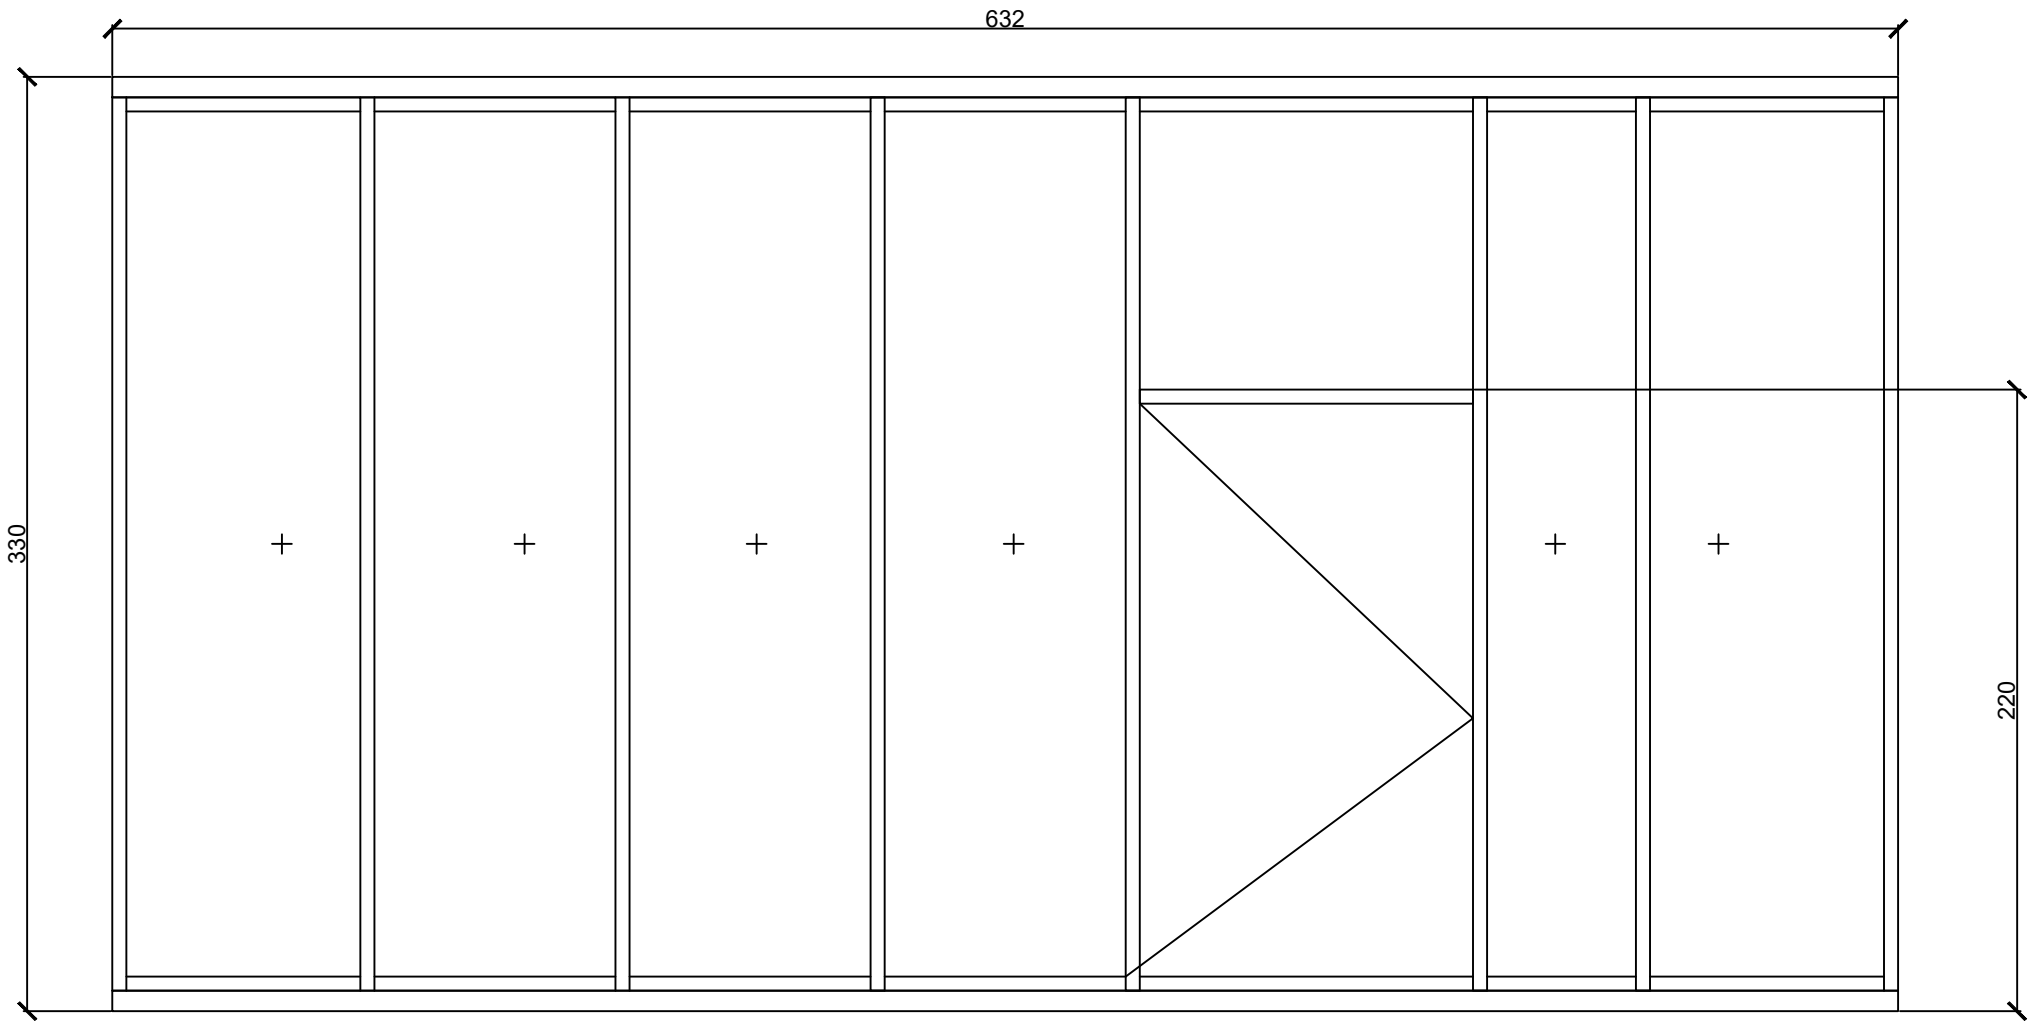

**ROOMY  
DOMY**

Build your dream home

**Aegean**  
(21 m 224,7 ft )

LIVINGROOM  
13,45 m<sup>2</sup>

BATHROOM  
3,60 m<sup>2</sup>

FLOOR PLAN  
21 m<sup>2</sup>

VIEW I

VIEW IV

VIEW II

VIEW III