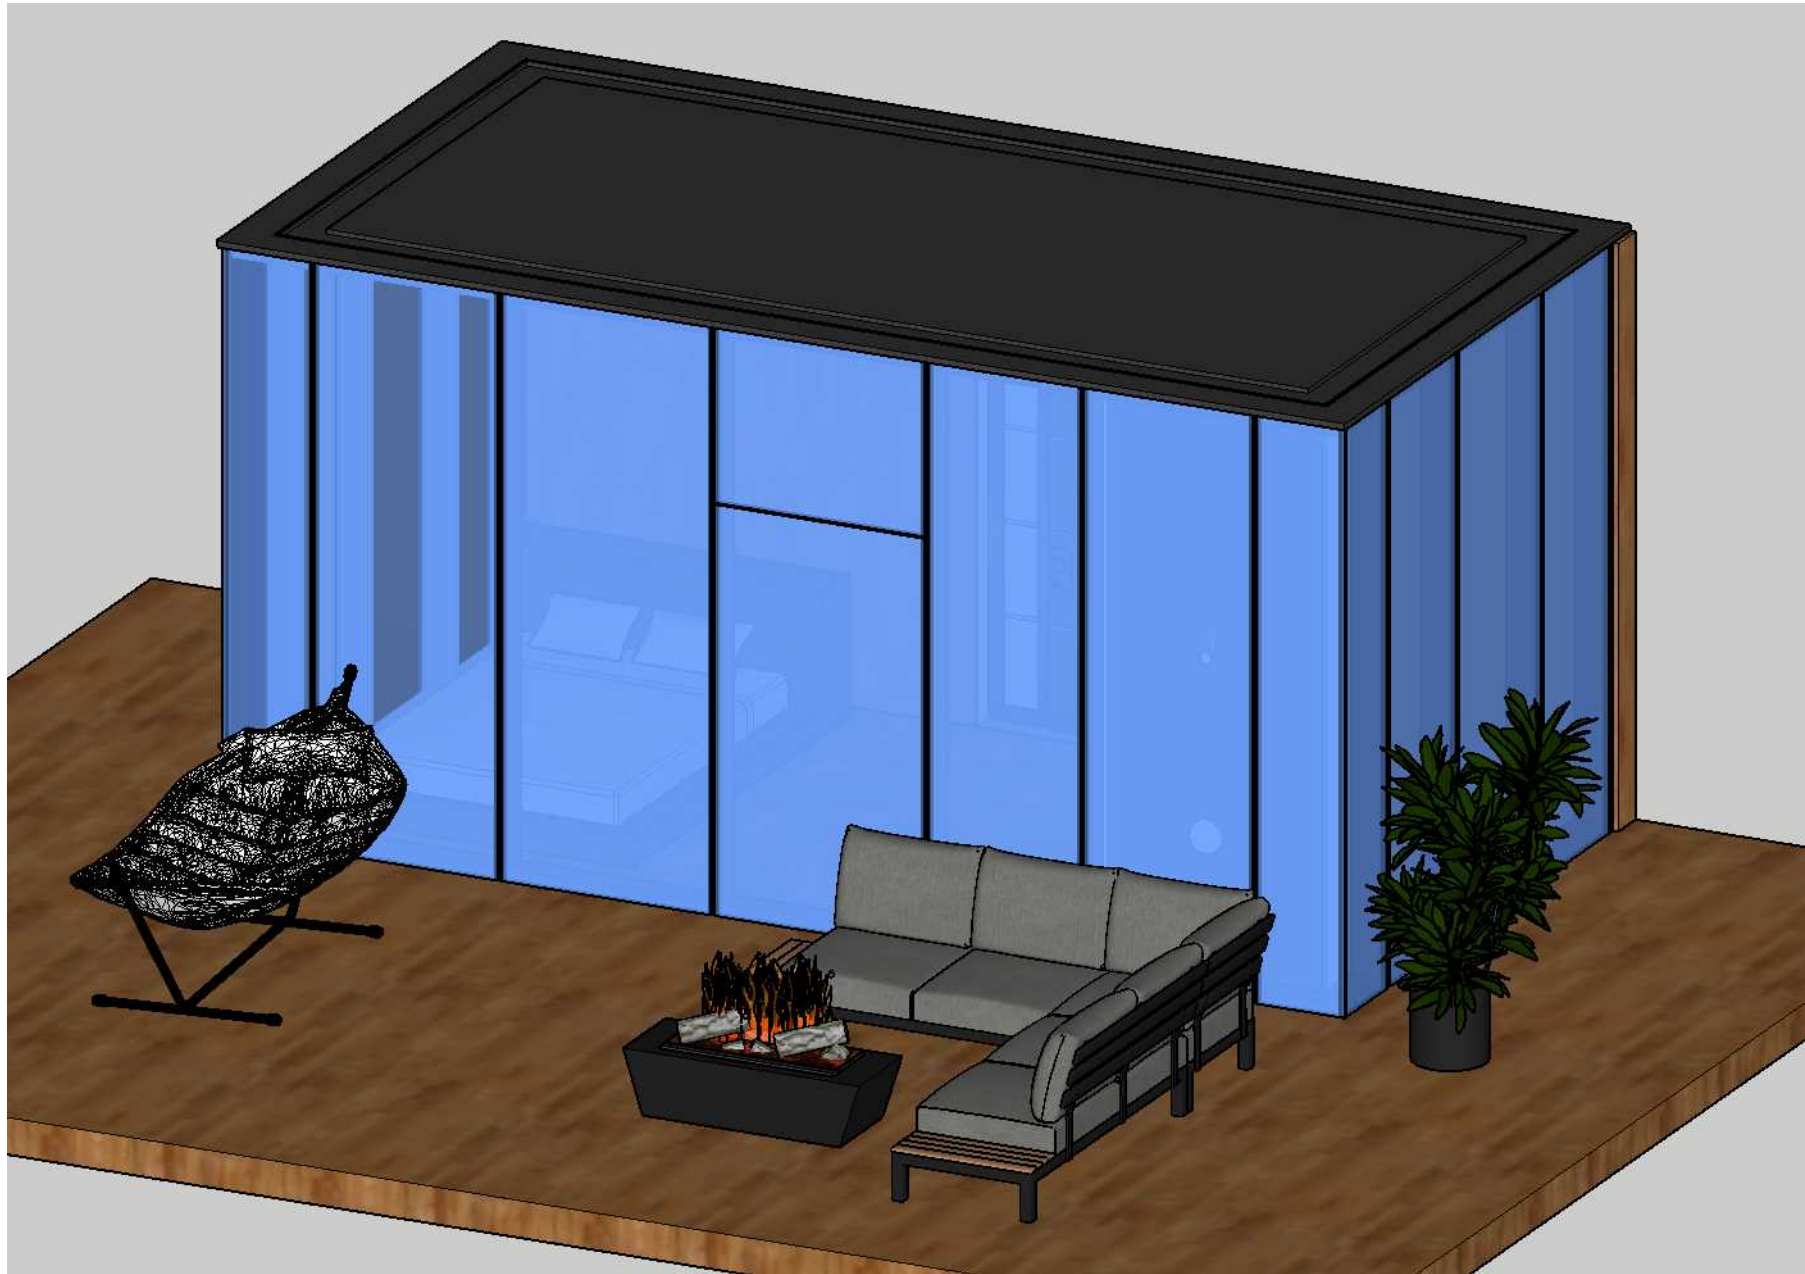

**ROOMY  
DOMY**

Build your dream home

**Aegean**  
(21 m 224,7 ft )

LIVINGROOM  
13,45 m<sup>2</sup>

BATHROOM  
3,60 m<sup>2</sup>

FLOOR PLAN  
21 m<sup>2</sup>

VIEW I

VIEW IV

VIEW II

VIEW III