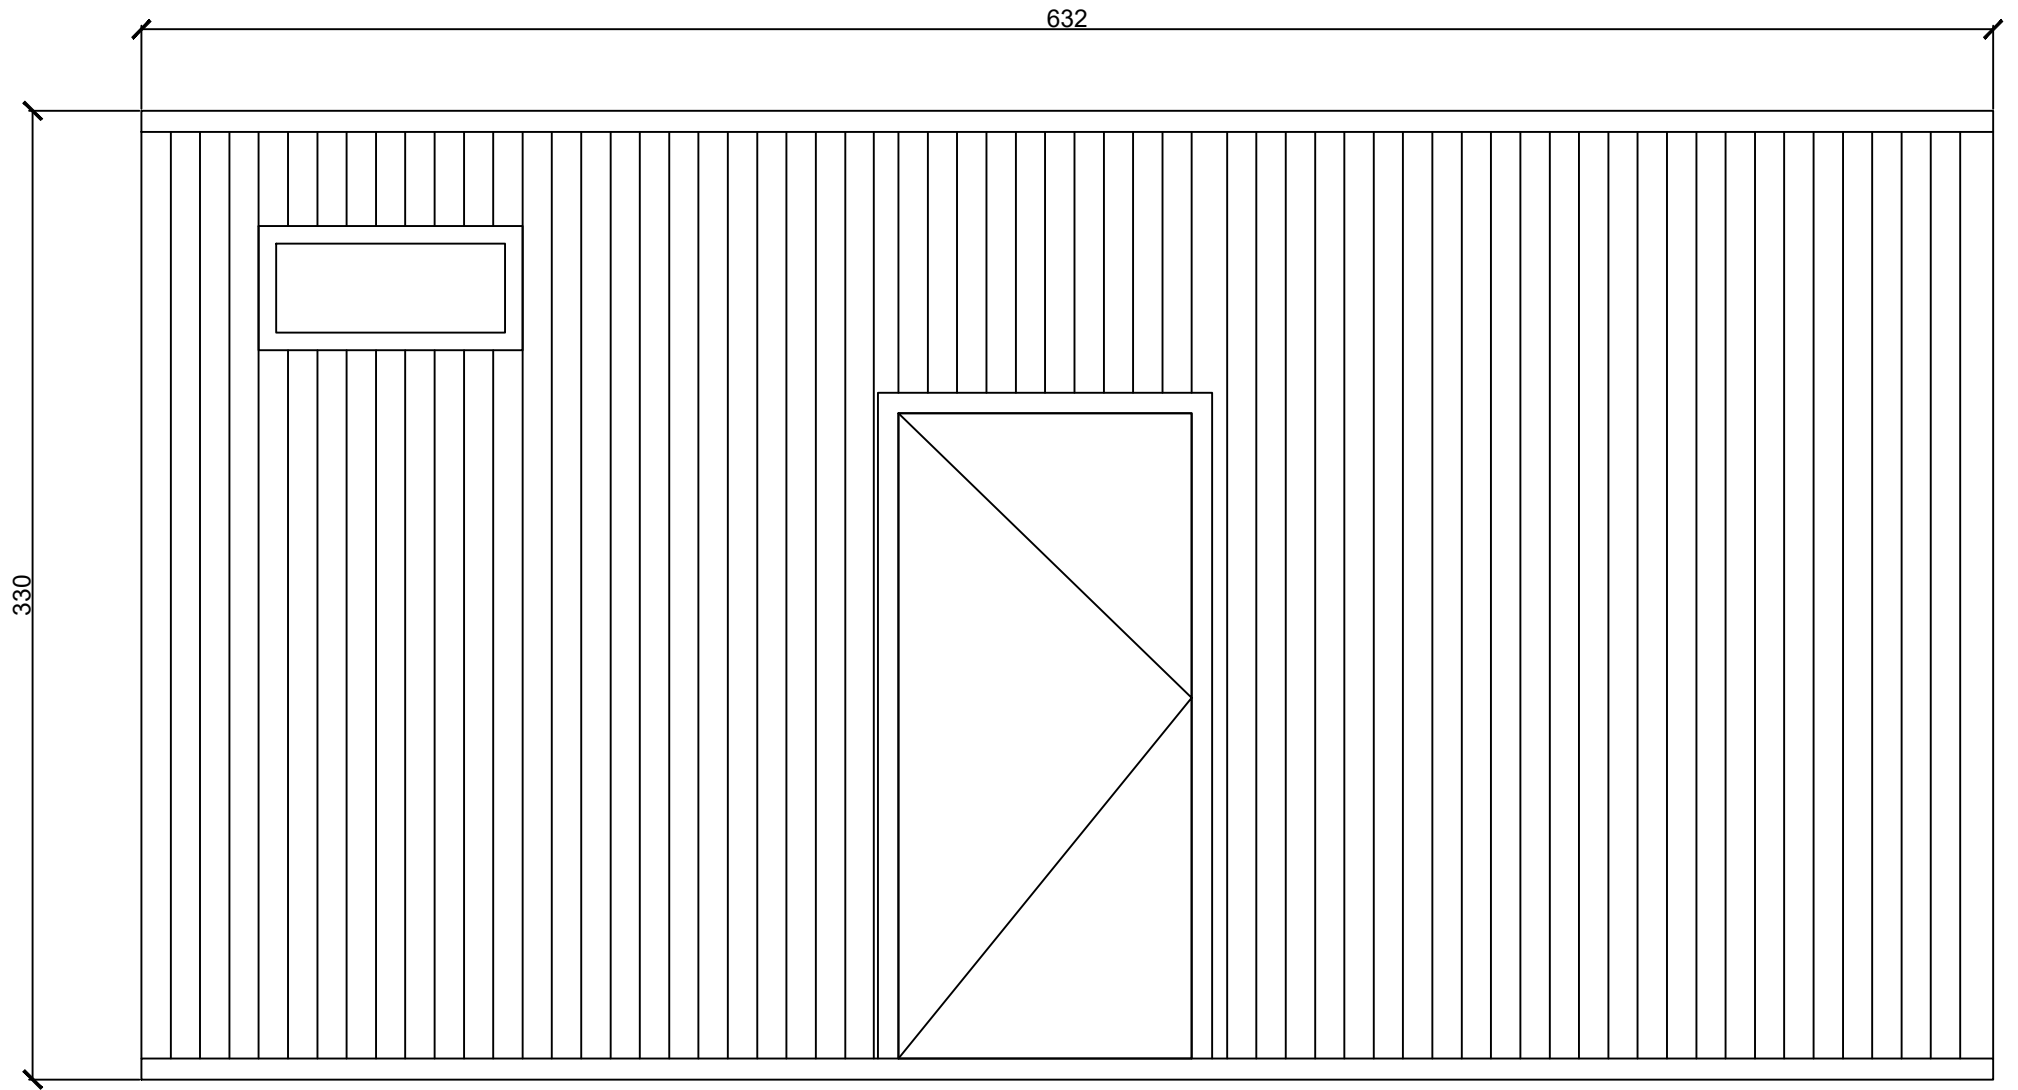

# ROOMY DOMY

Build your dream home

**Aegean**  
(21 m<sup>2</sup> – 224,7 ft<sup>2</sup>)

LIVINGROOM  
13,45 m<sup>2</sup>

BATHROOM  
3,60 m<sup>2</sup>

FLOOR PLAN  
21 m<sup>2</sup>

VIEW I

VIEW IV

VIEW II

VIEW III