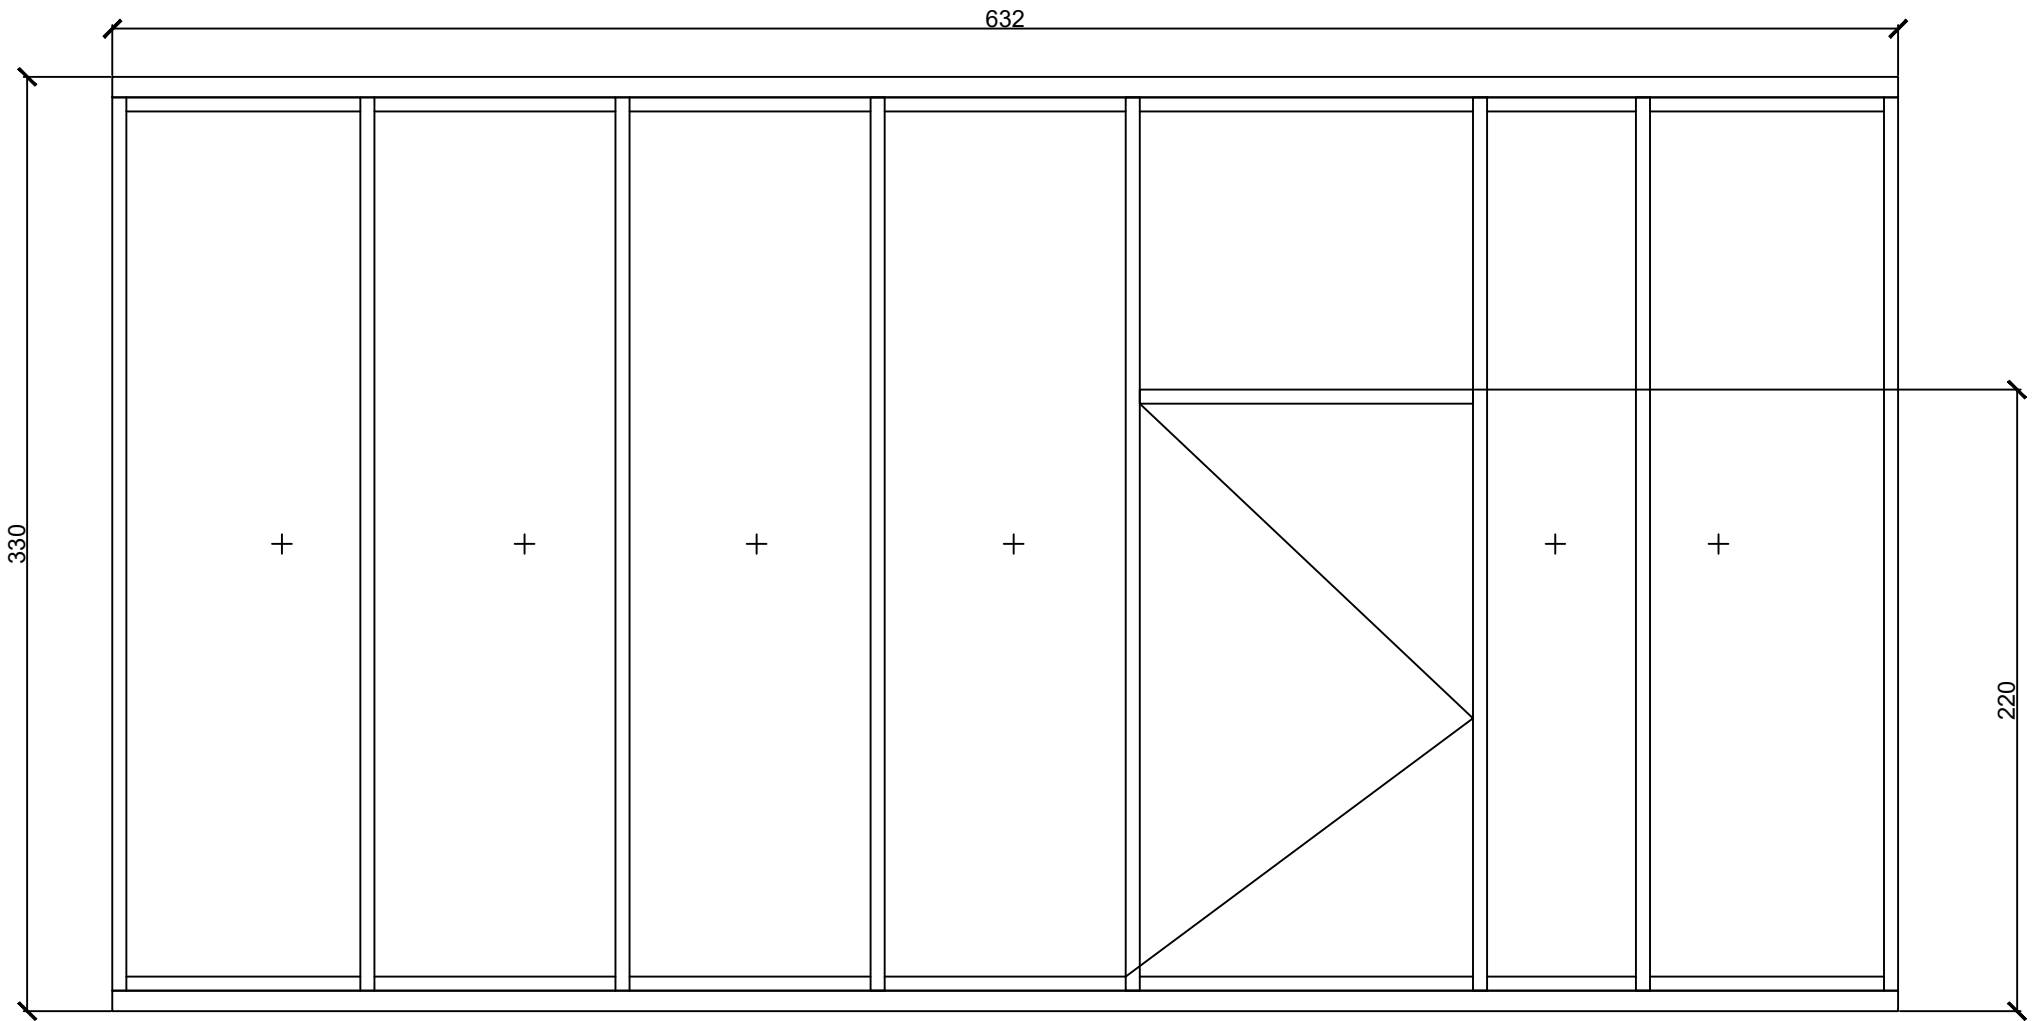

# ROOMY DOMY

Build your dream home

**Aegean**  
(21 m<sup>2</sup> – 224,7 ft<sup>2</sup>)

LIVINGROOM  
13,45 m<sup>2</sup>

BATHROOM  
3,60 m<sup>2</sup>

FLOOR PLAN  
21 m<sup>2</sup>

VIEW I

VIEW IV

VIEW II

VIEW III