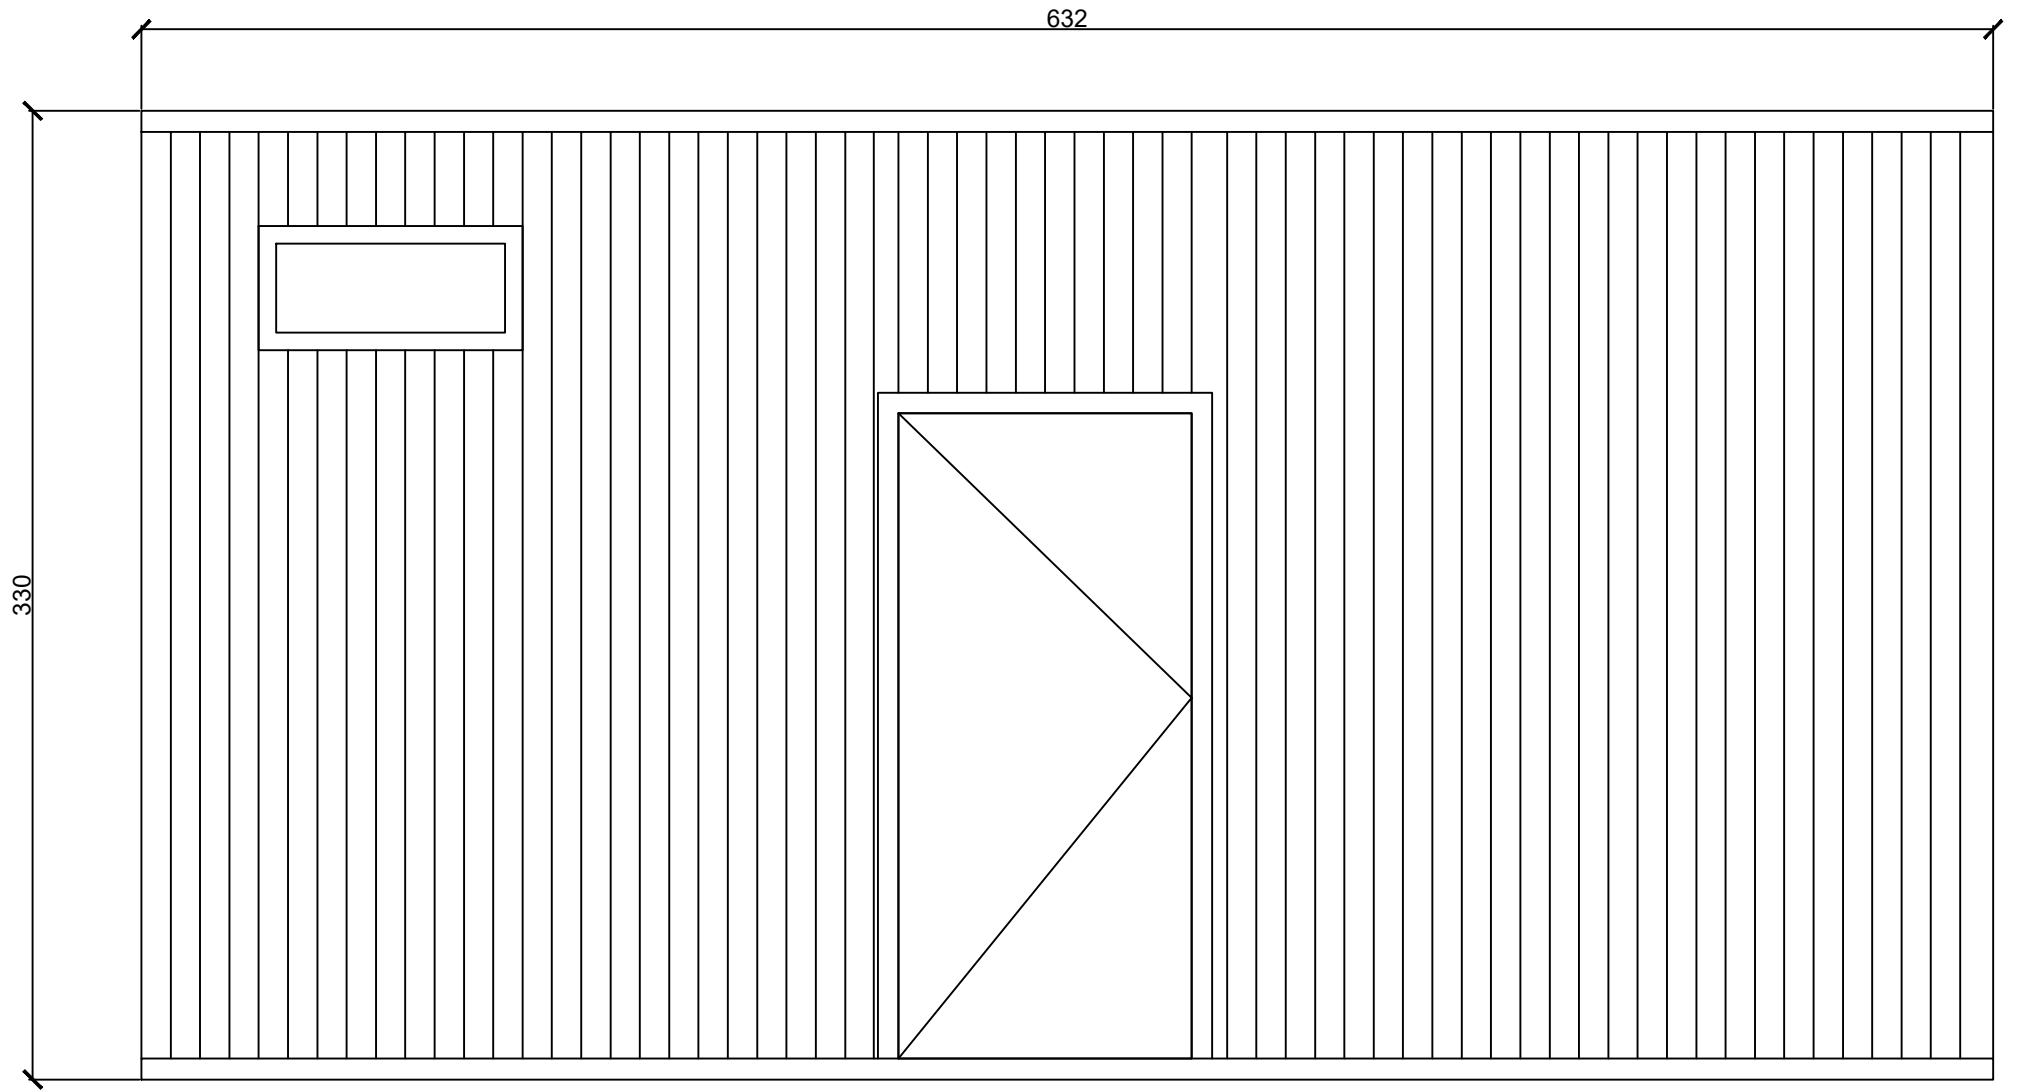

**ROOMY  
DOMY**

Build your dream home

**Aegean**  
(21 m 224,7 ft )

LIVINGROOM  
13,45 m<sup>2</sup>

BATHROOM  
3,60 m<sup>2</sup>

FLOOR PLAN  
21 m<sup>2</sup>

VIEW I

VIEW IV

VIEW II

VIEW III