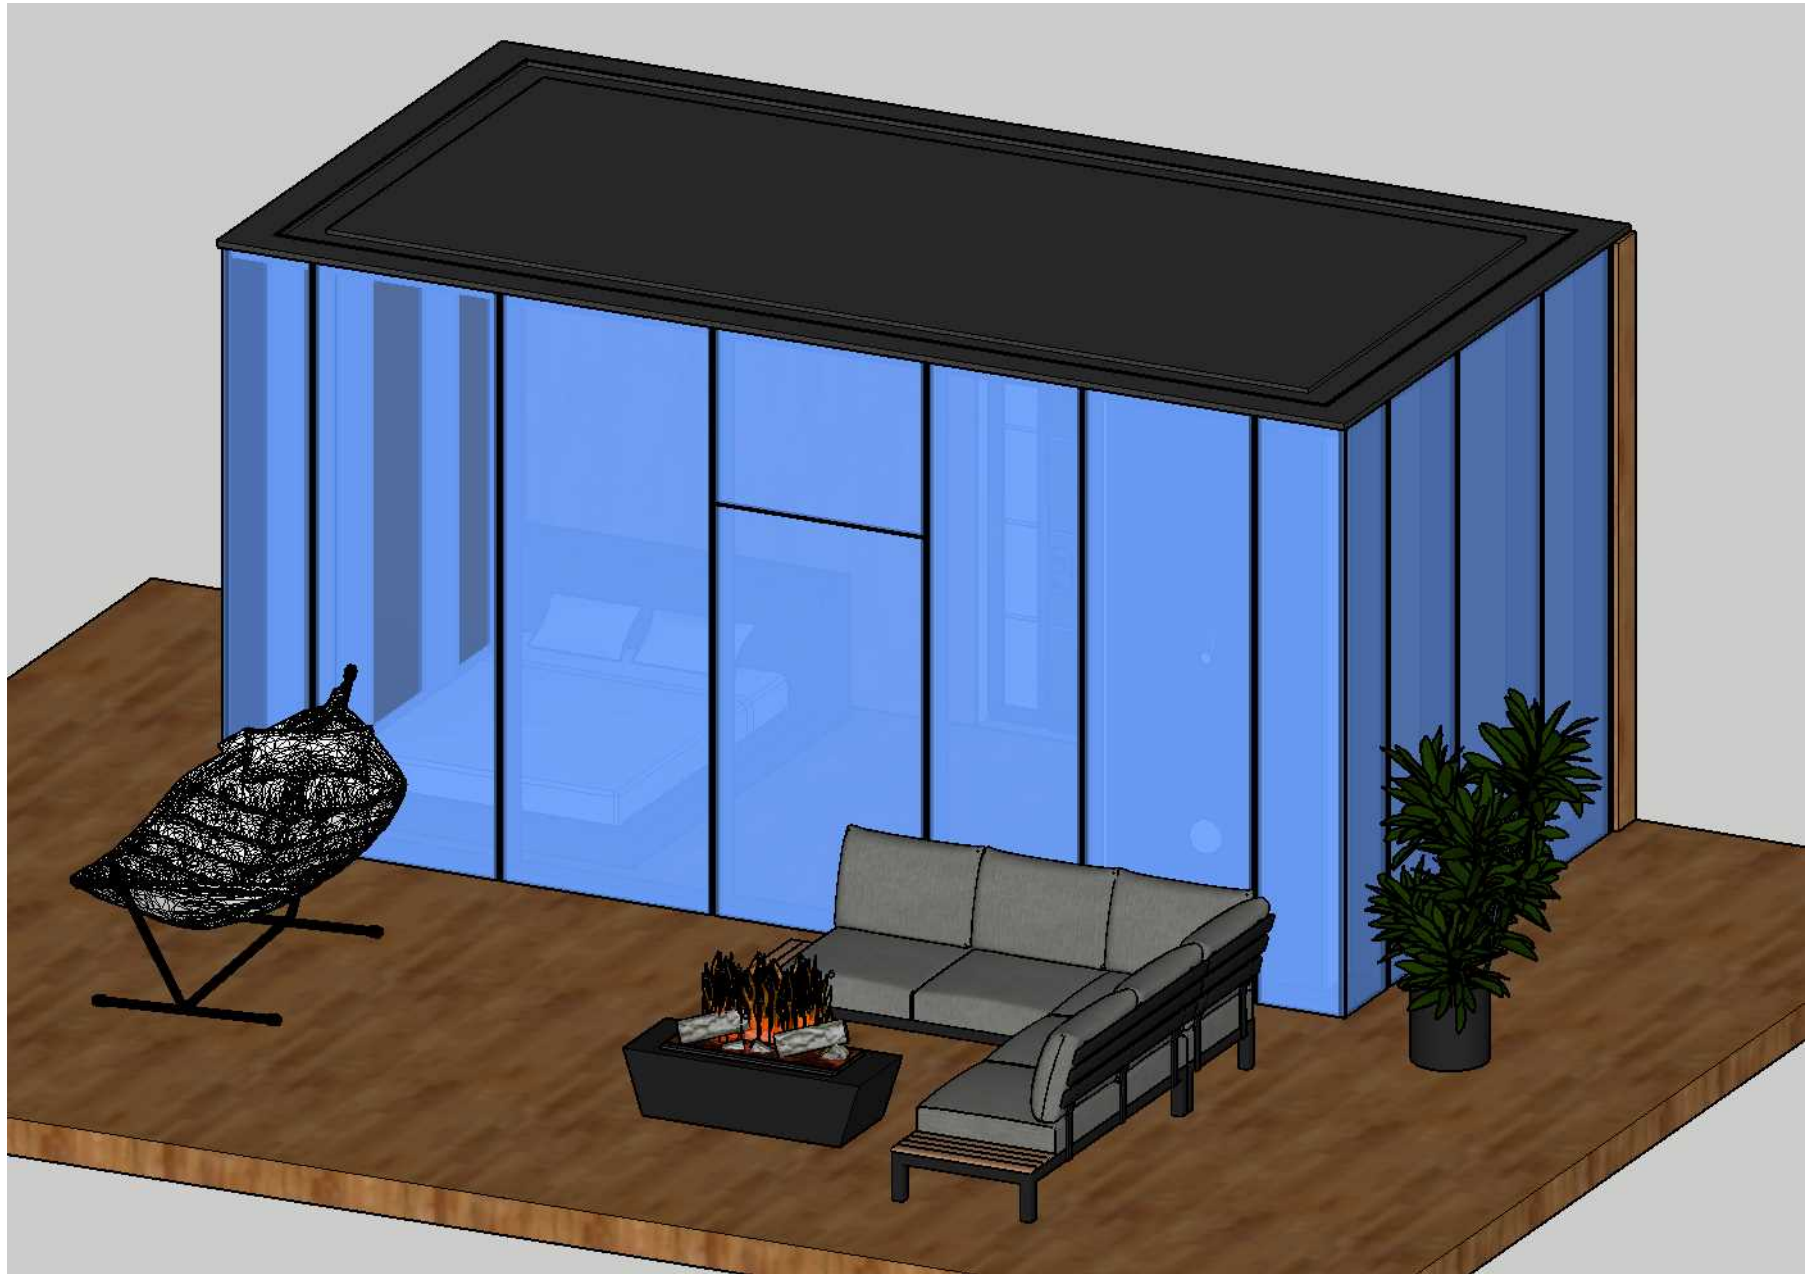

# ROOMY DOMY

Build your dream home

**Aegean**  
(21 m<sup>2</sup> – 224,7 ft<sup>2</sup>)

LIVINGROOM  
13,45 m<sup>2</sup>

BATHROOM  
3,60 m<sup>2</sup>

FLOOR PLAN  
21 m<sup>2</sup>

VIEW I

VIEW IV

VIEW II

VIEW III