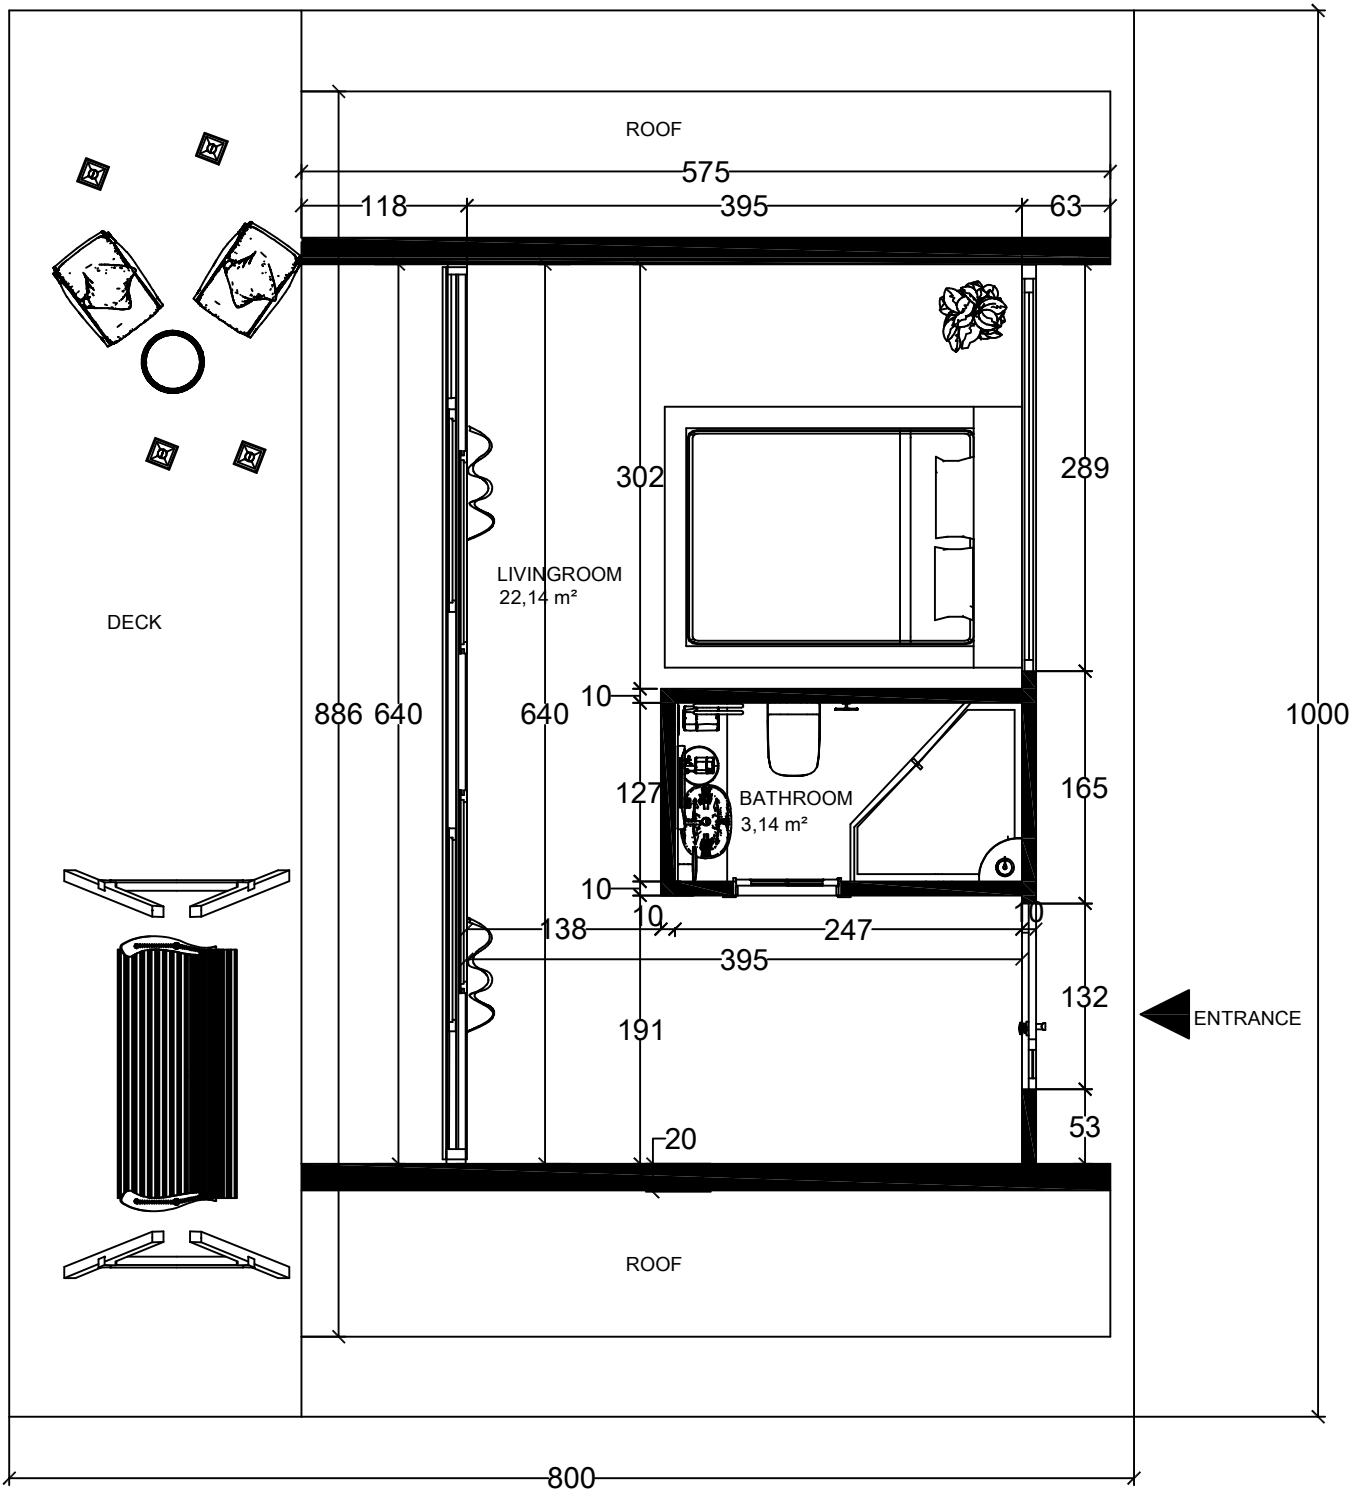

# ROOMY DOMY

Build your dream home

**Aspendos**  
(45 m<sup>2</sup> – 481,5 ft<sup>2</sup>)

FLOOR PLAN

MAIN AREA : 80 m<sup>2</sup>

LIVING AREA : 25,28 m<sup>2</sup>

SECTION I-I

+6.35