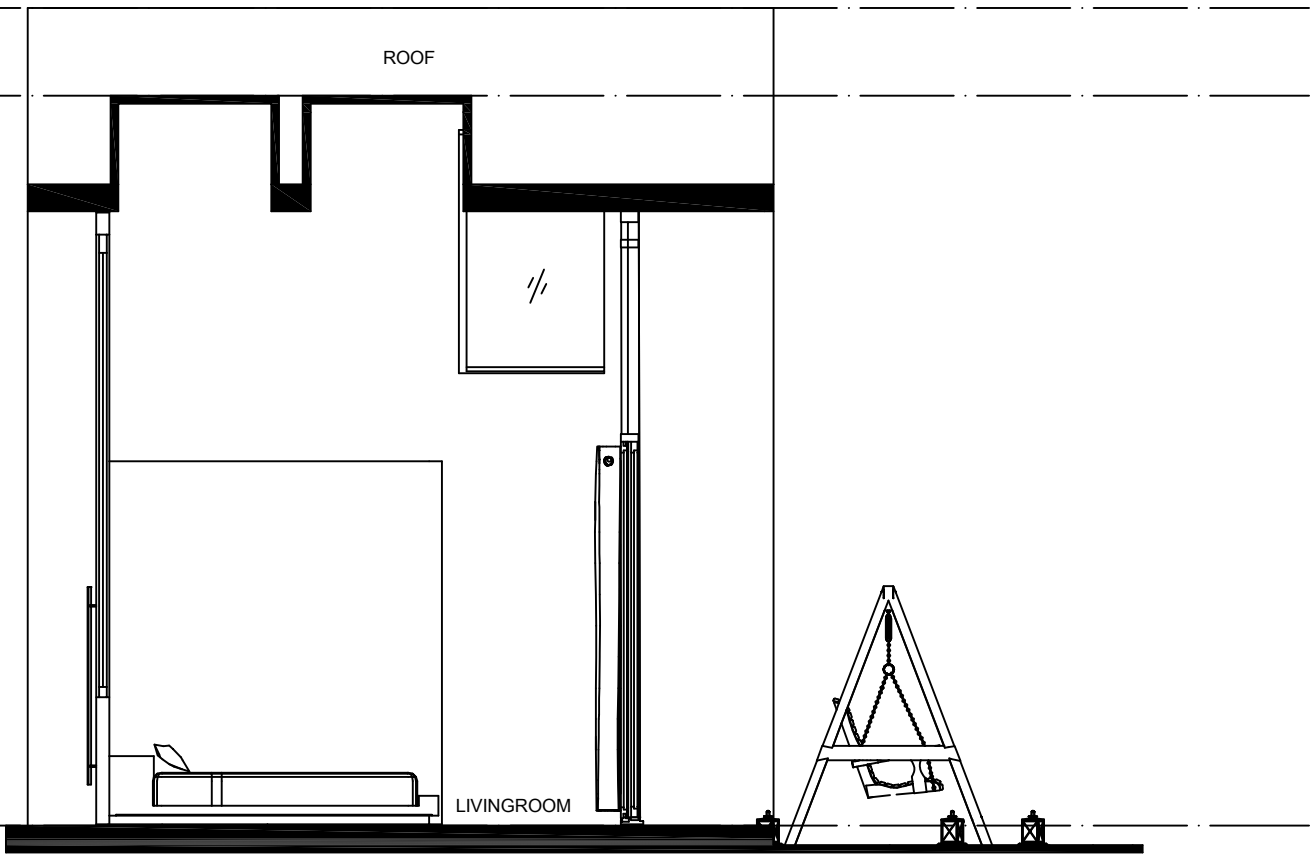

+6.35

+5.65

±0.00

SECTION II-II