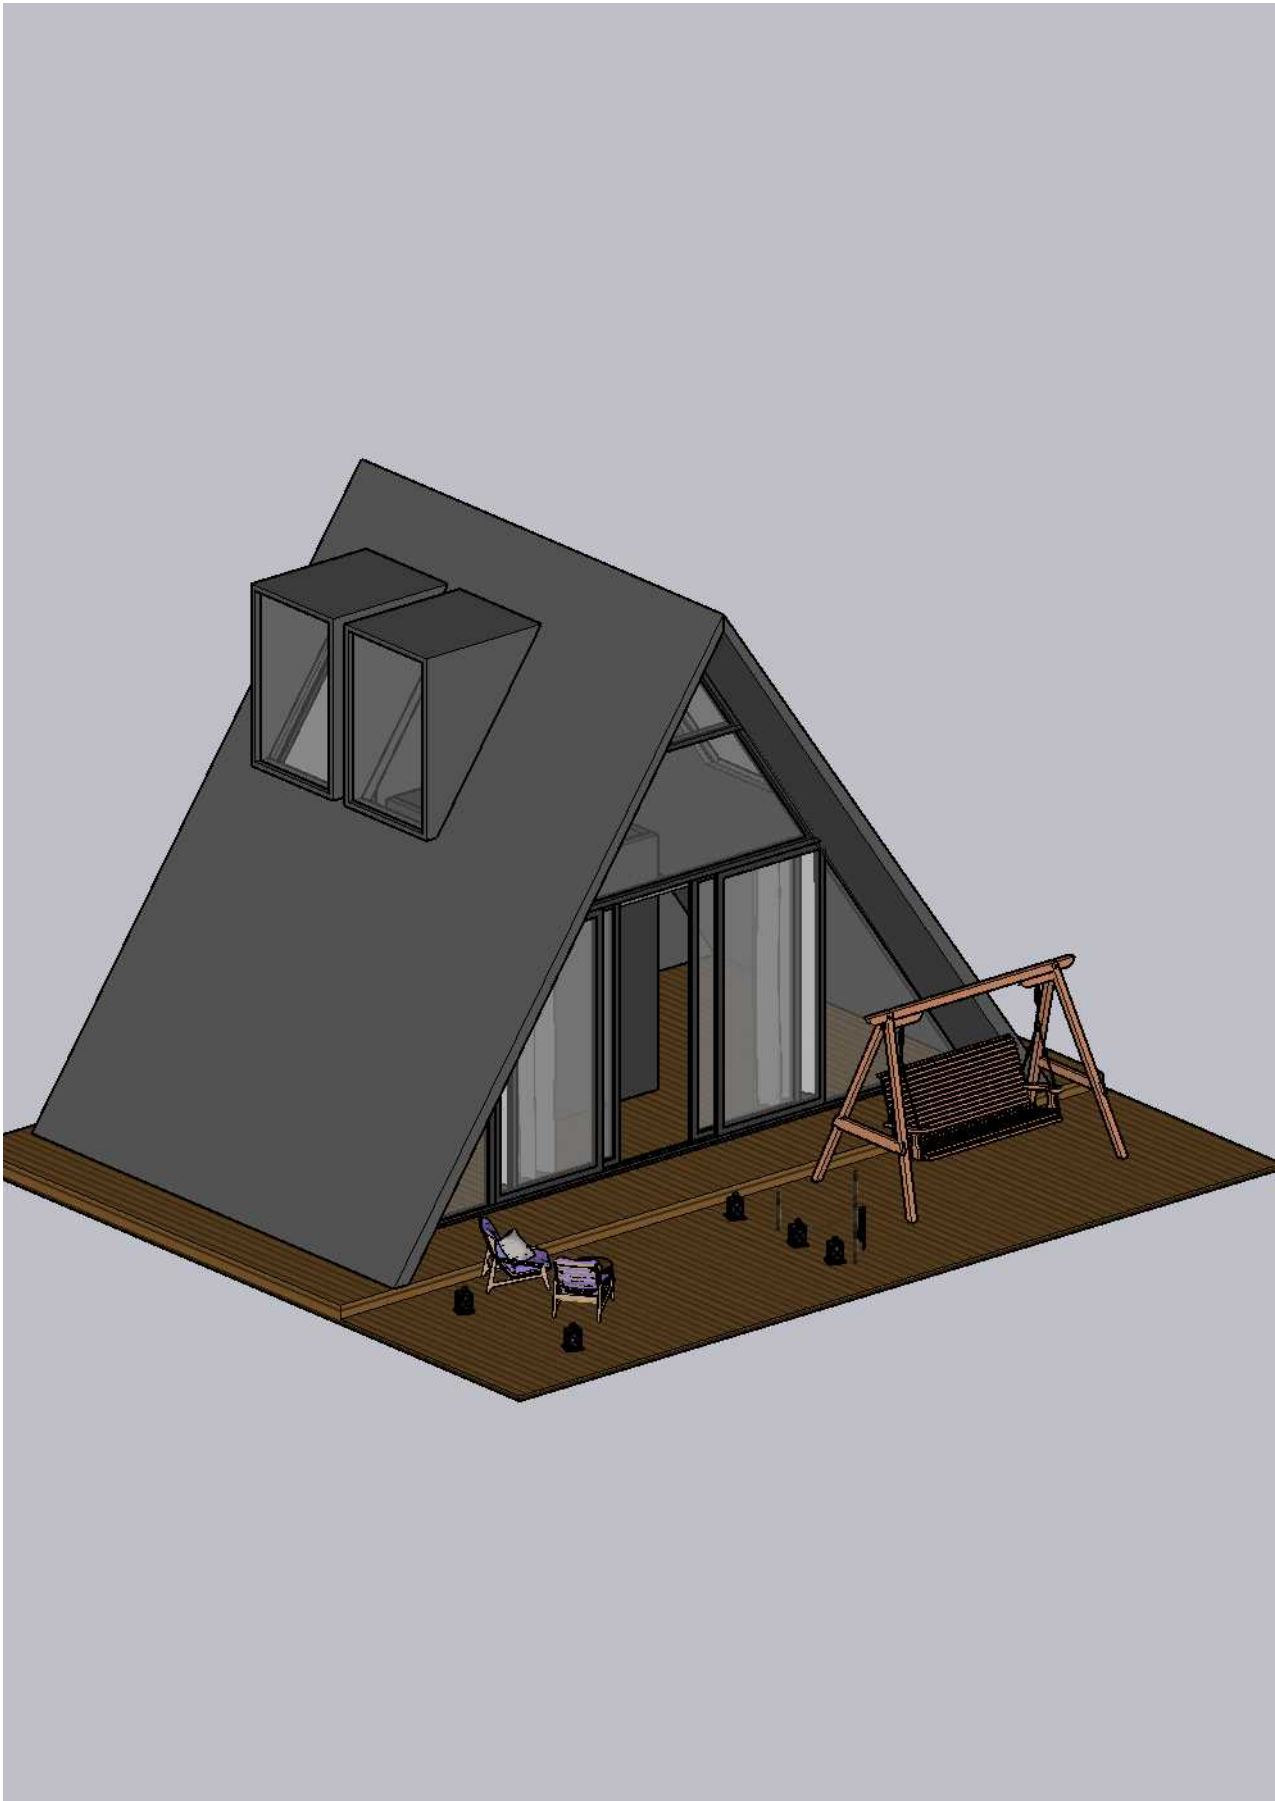

# ROOMY DOMY

Build your dream home

**Aspendos**  
(45 m<sup>2</sup> – 481,5 ft<sup>2</sup>)

FLOOR PLAN

MAIN AREA : 80 m<sup>2</sup>

LIVING AREA : 25,28 m<sup>2</sup>

SECTION I-I

+6.35