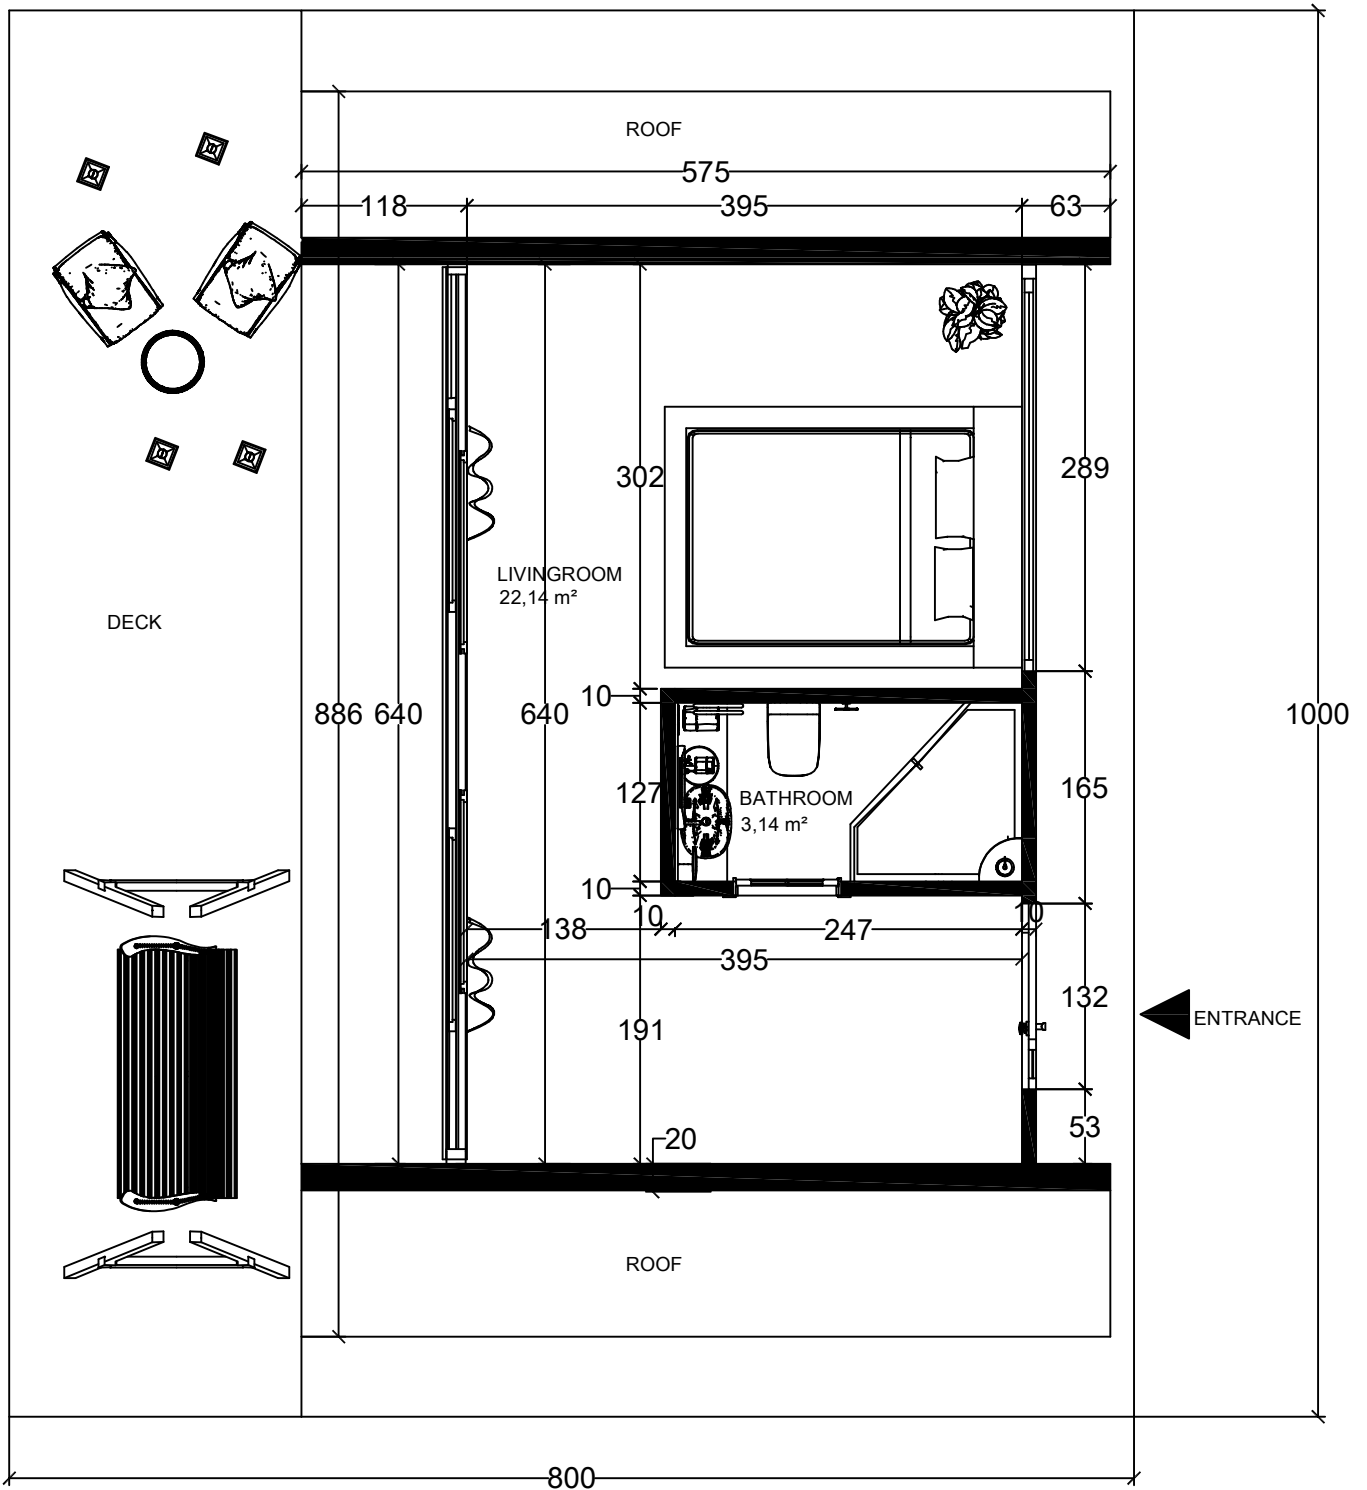

**ROOMY
DOMY**

Build your dream home

Aspendos
(45 m 481,5 ft)

FLOOR PLAN

MAIN AREA : 80 m²

LIVING AREA : 25,28 m²

SECTION I-I

+6.35

+5.65

±0.00

ROOF

LIVINGROOM

SECTION II-II