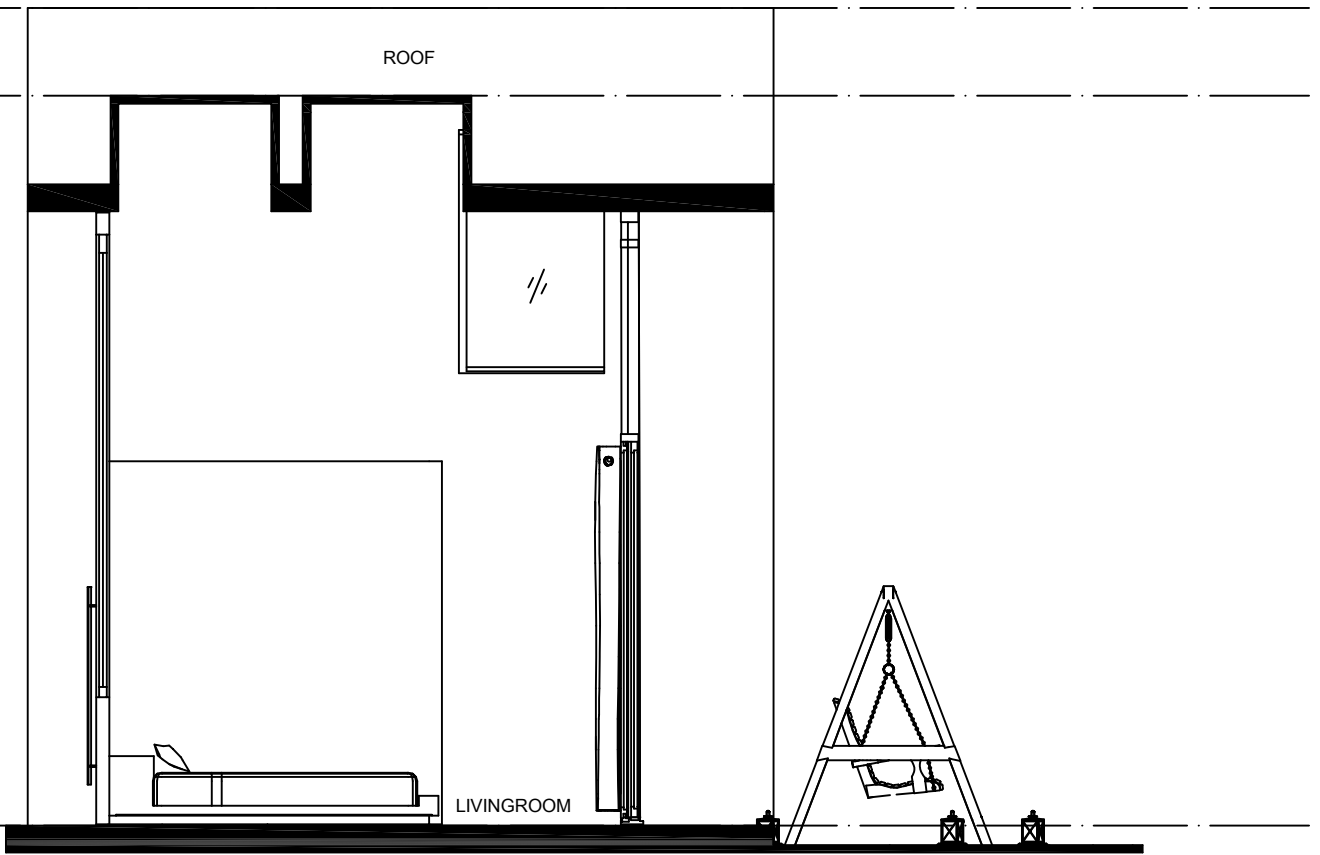

**ROOMY
DOMY**

Build your dream home

Aspendos
(45 m 481,5 ft)

FLOOR PLAN

MAIN AREA : 80 m²

LIVING AREA : 25,28 m²

SECTION I-I

+6.35

+5.65

±0.00

ROOF

LIVINGROOM

SECTION II-II