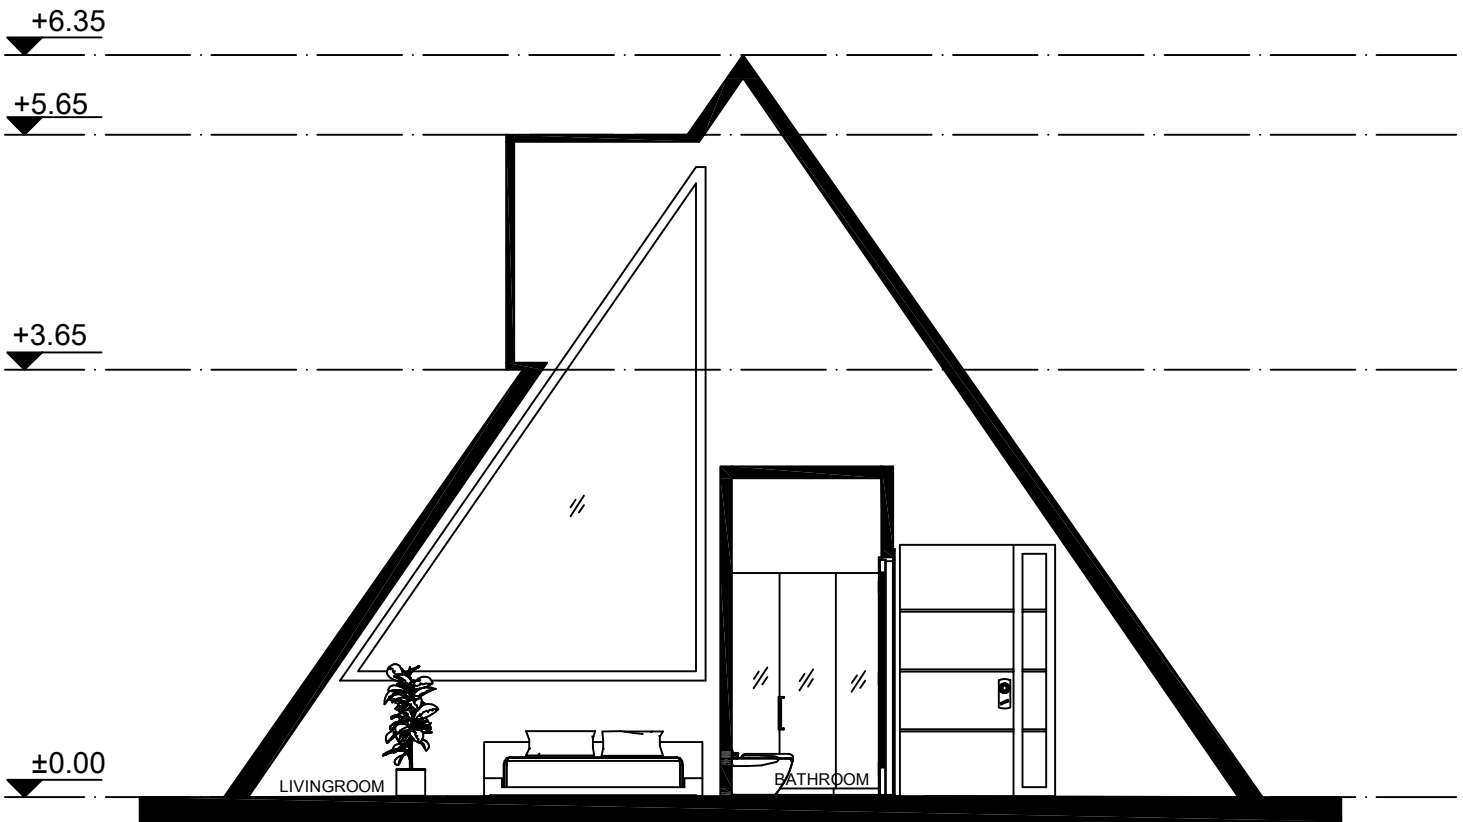

# ROOMY DOMY

Build your dream home

**Aspendos**  
(45 m<sup>2</sup> – 481,5 ft<sup>2</sup>)

FLOOR PLAN

MAIN AREA : 80 m<sup>2</sup>

LIVING AREA : 25,28 m<sup>2</sup>

SECTION I-I

+6.35