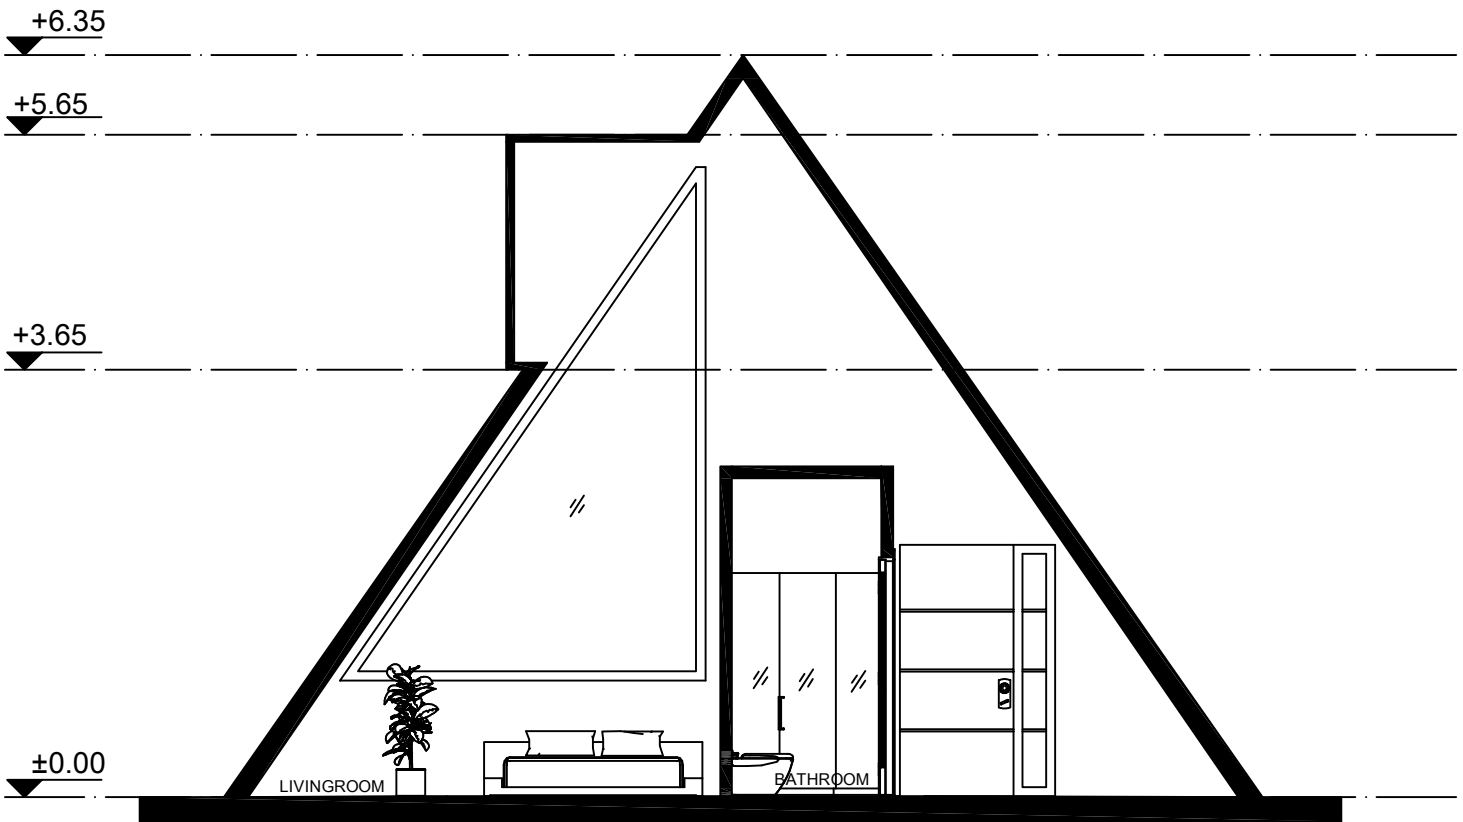

**ROOMY
DOMY**

Build your dream home

Aspendos
(45 m 481,5 ft)

FLOOR PLAN

MAIN AREA : 80 m²

LIVING AREA : 25,28 m²

SECTION I-I

+6.35

+5.65

±0.00

ROOF

LIVINGROOM

SECTION II-II