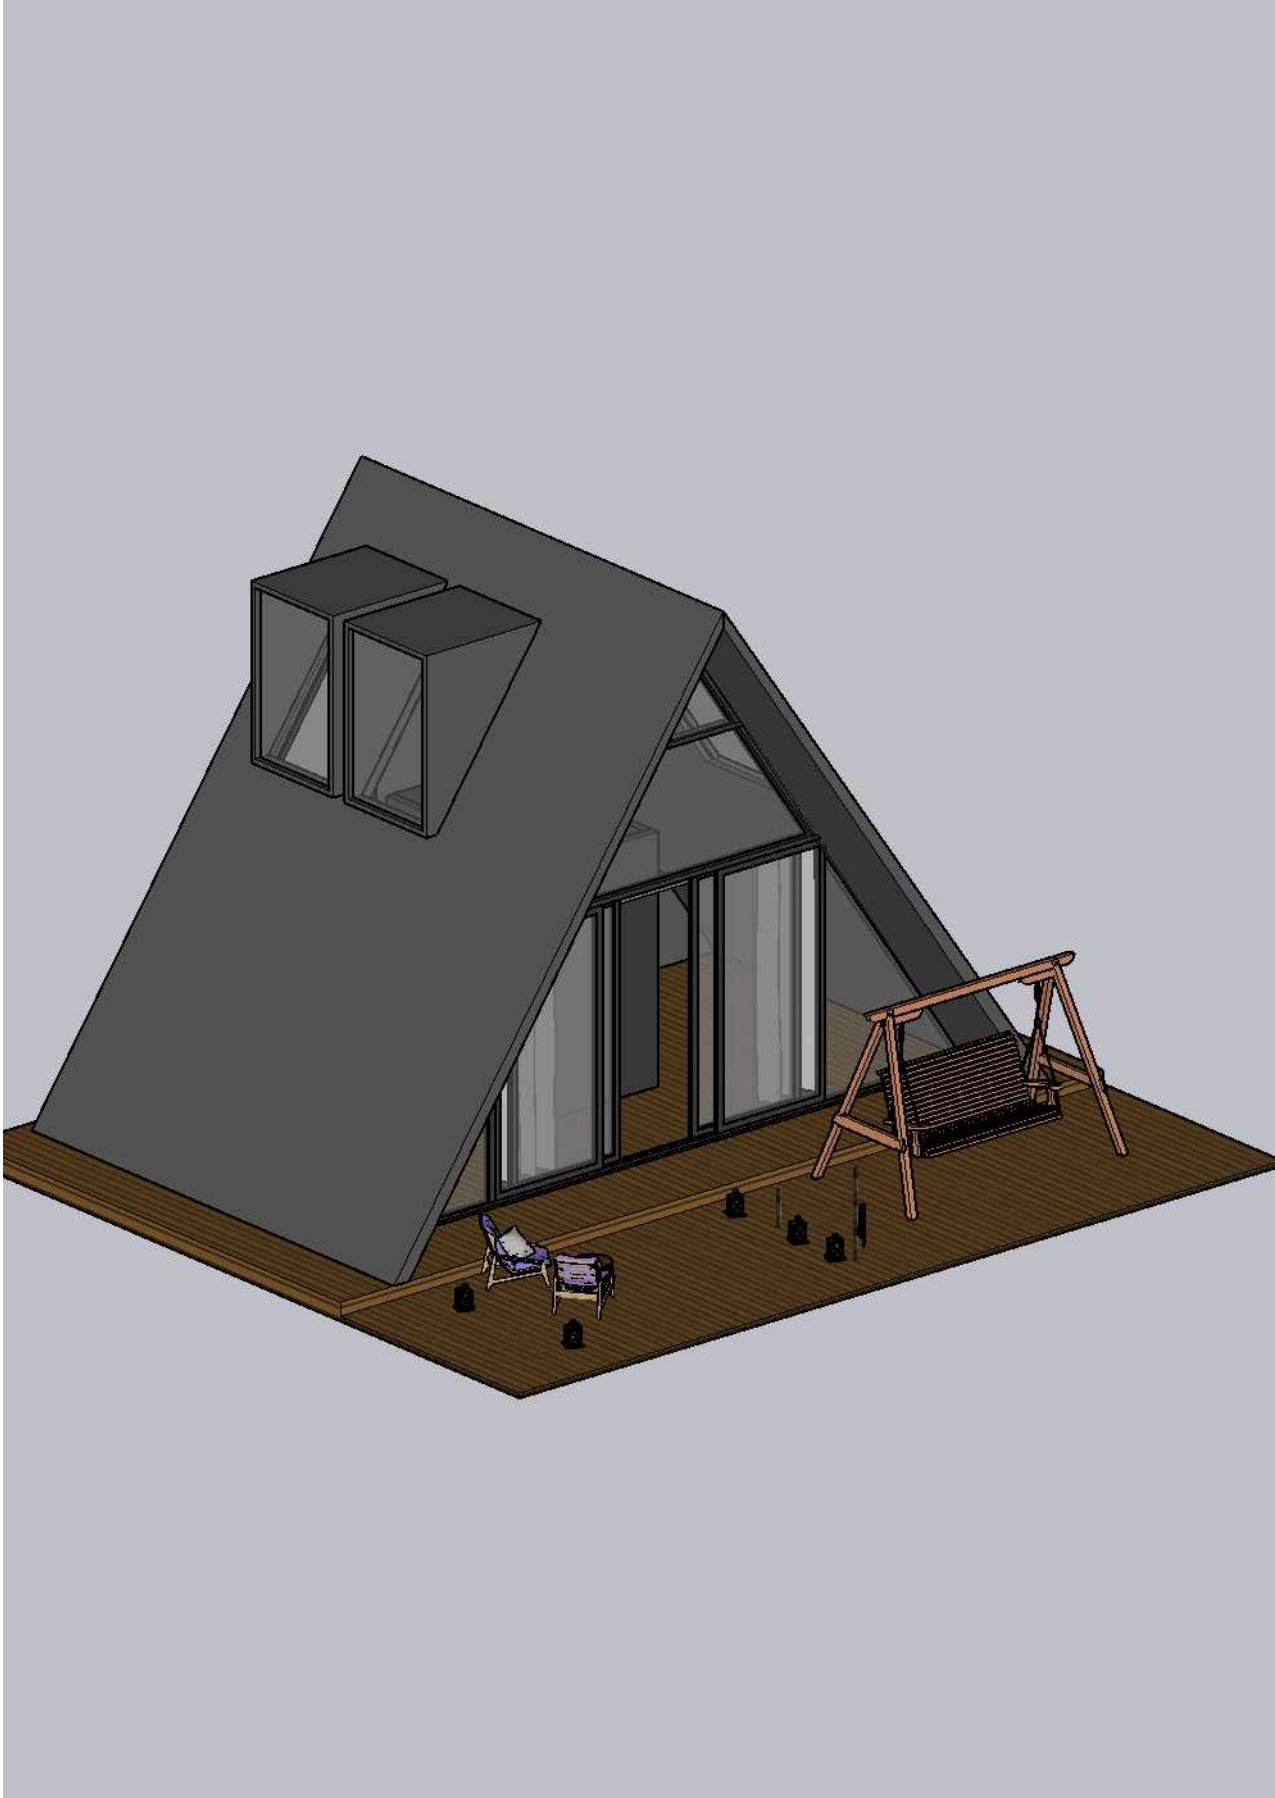

**ROOMY
DOMY**

Build your dream home

Aspendos
(45 m 481,5 ft)

FLOOR PLAN

MAIN AREA : 80 m²

LIVING AREA : 25,28 m²

SECTION I-I

+6.35

+5.65

±0.00

ROOF

LIVINGROOM

SECTION II-II