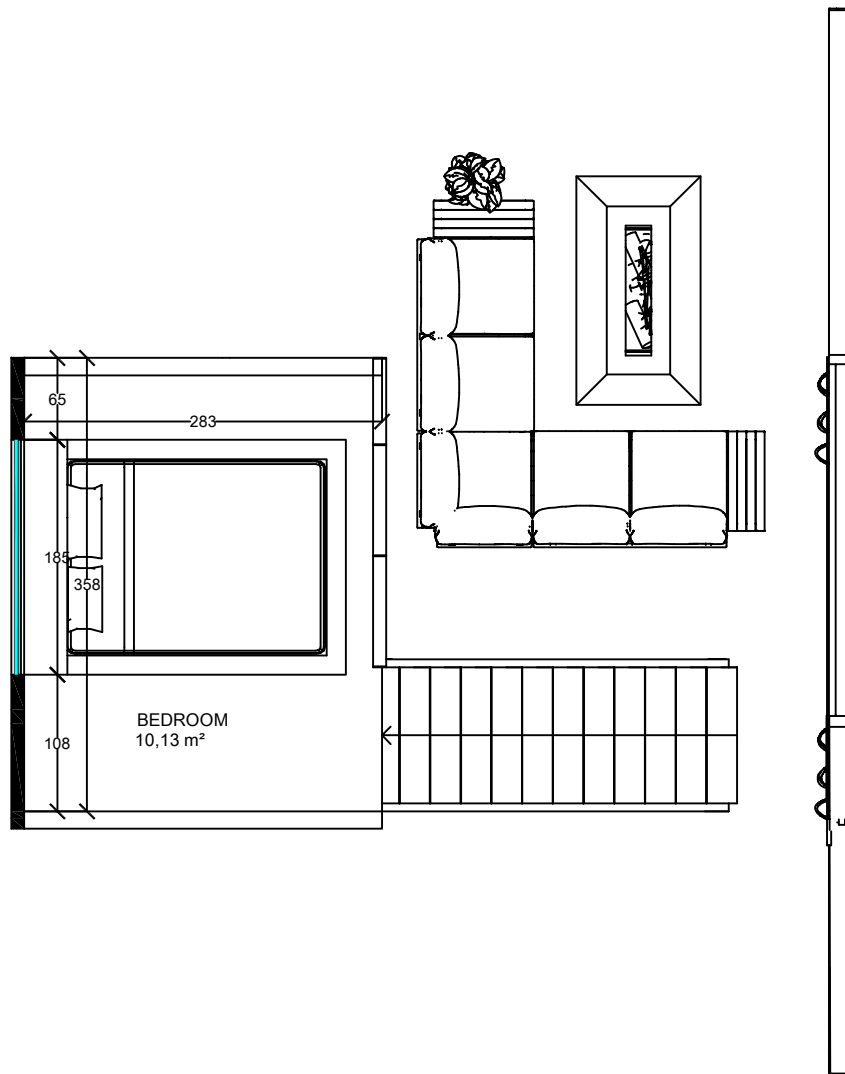

# ROOMY DOMY

Build your dream home

**Assos**  
(45 m<sup>2</sup> – 481,5 ft<sup>2</sup>)

**GROUND FLOOR PLAN**

MAIN AREA : 285 m<sup>2</sup>

LIVING AREA : 58 m<sup>2</sup>

MEZZANINE PLAN

SECTION I-I