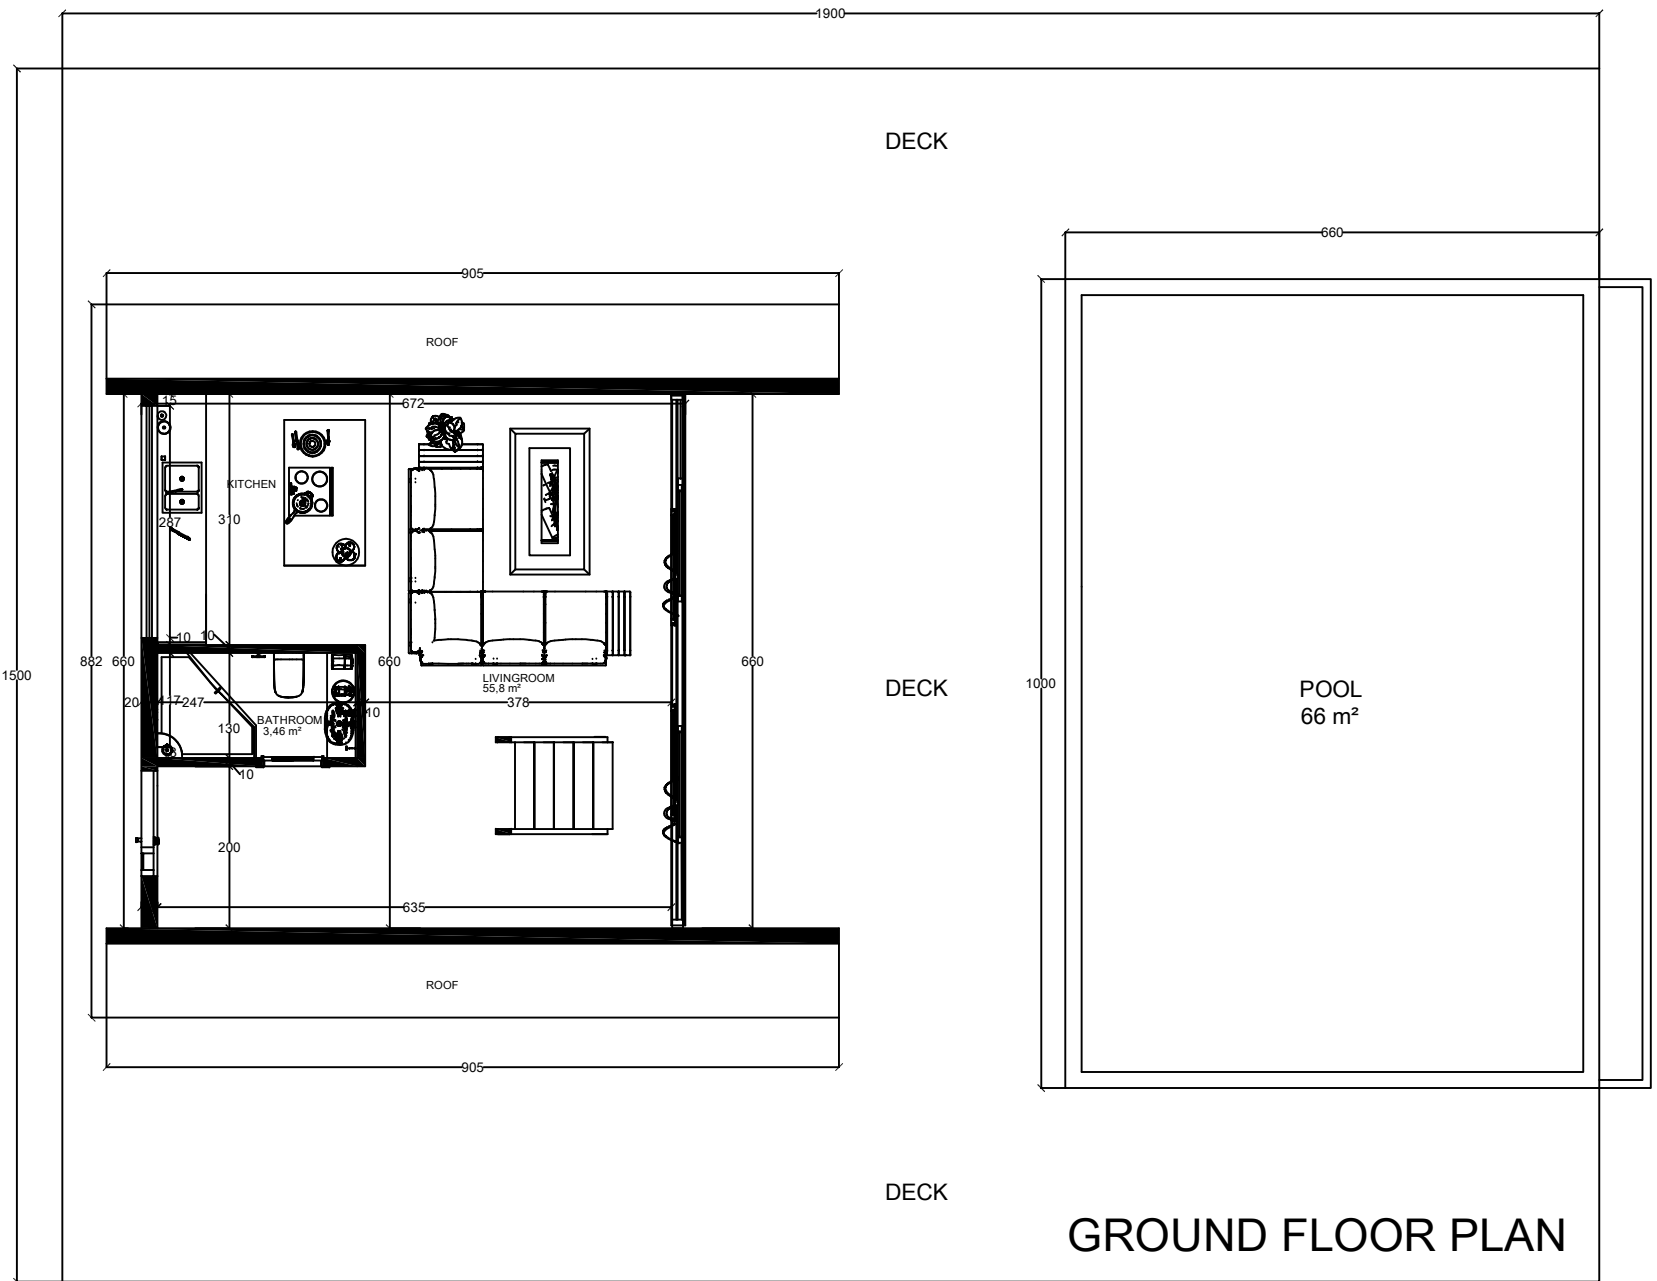

# ROOMY DOMY

Build your dream home

**Assos**  
(45 m<sup>2</sup> – 481,5 ft<sup>2</sup>)

**GROUND FLOOR PLAN**

MAIN AREA : 285 m<sup>2</sup>

LIVING AREA : 58 m<sup>2</sup>

MEZZANINE PLAN

SECTION I-I