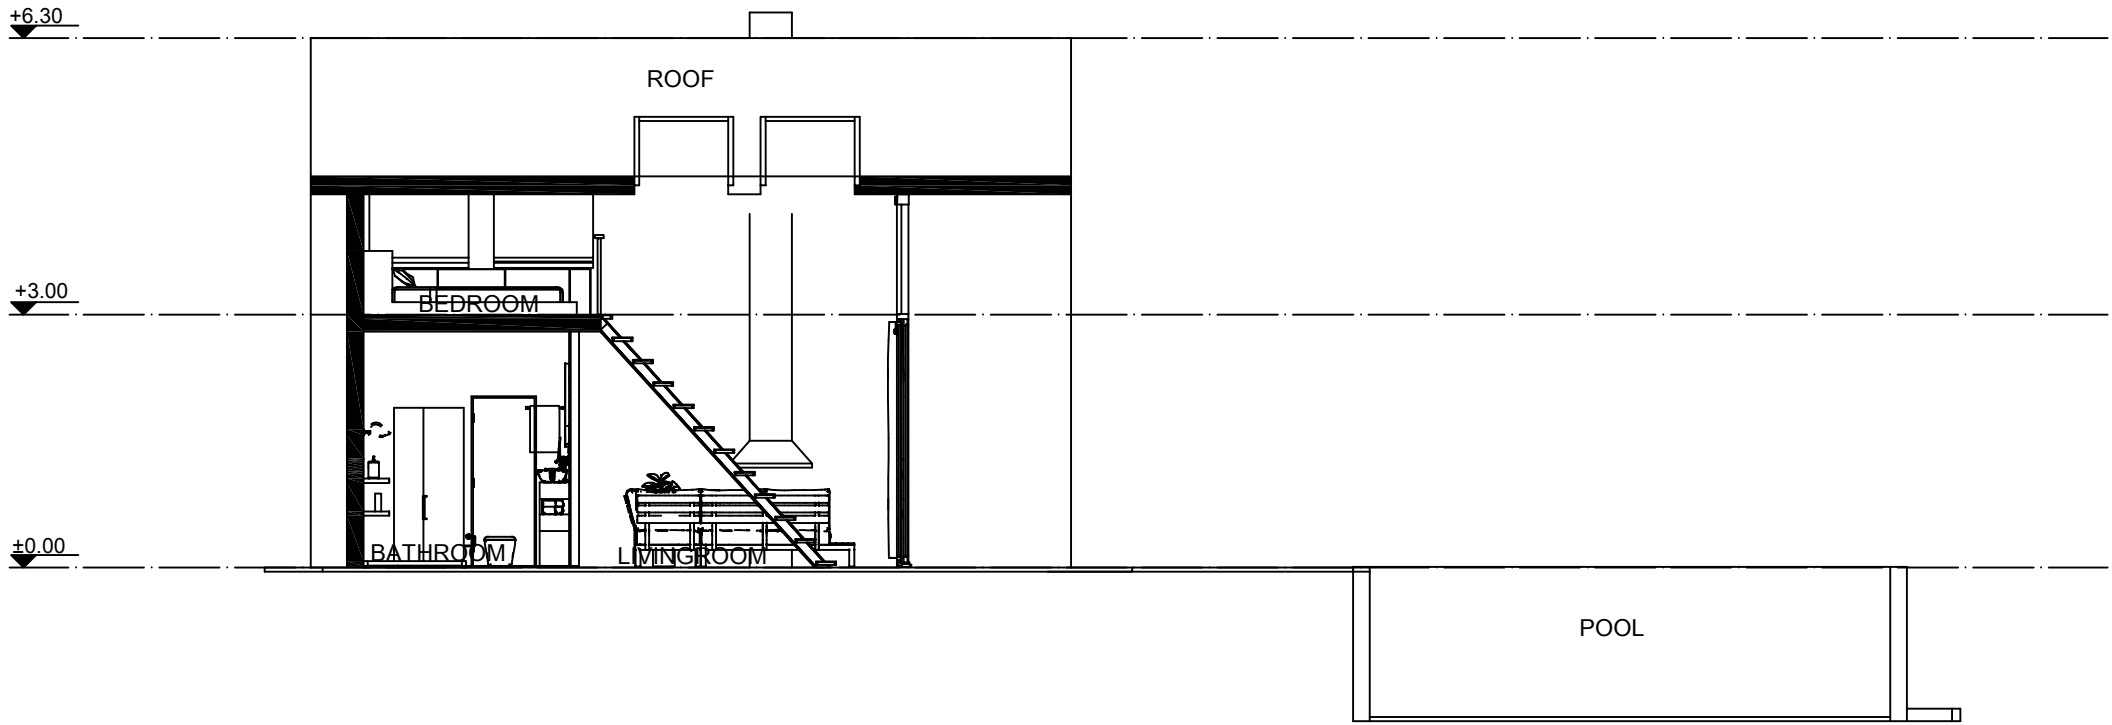

# ROOMY DOMY

Build your dream home

**Assos**  
(45 m<sup>2</sup> – 481,5 ft<sup>2</sup>)

**GROUND FLOOR PLAN**

MAIN AREA : 285 m<sup>2</sup>

LIVING AREA : 58 m<sup>2</sup>

MEZZANINE PLAN

SECTION I-I