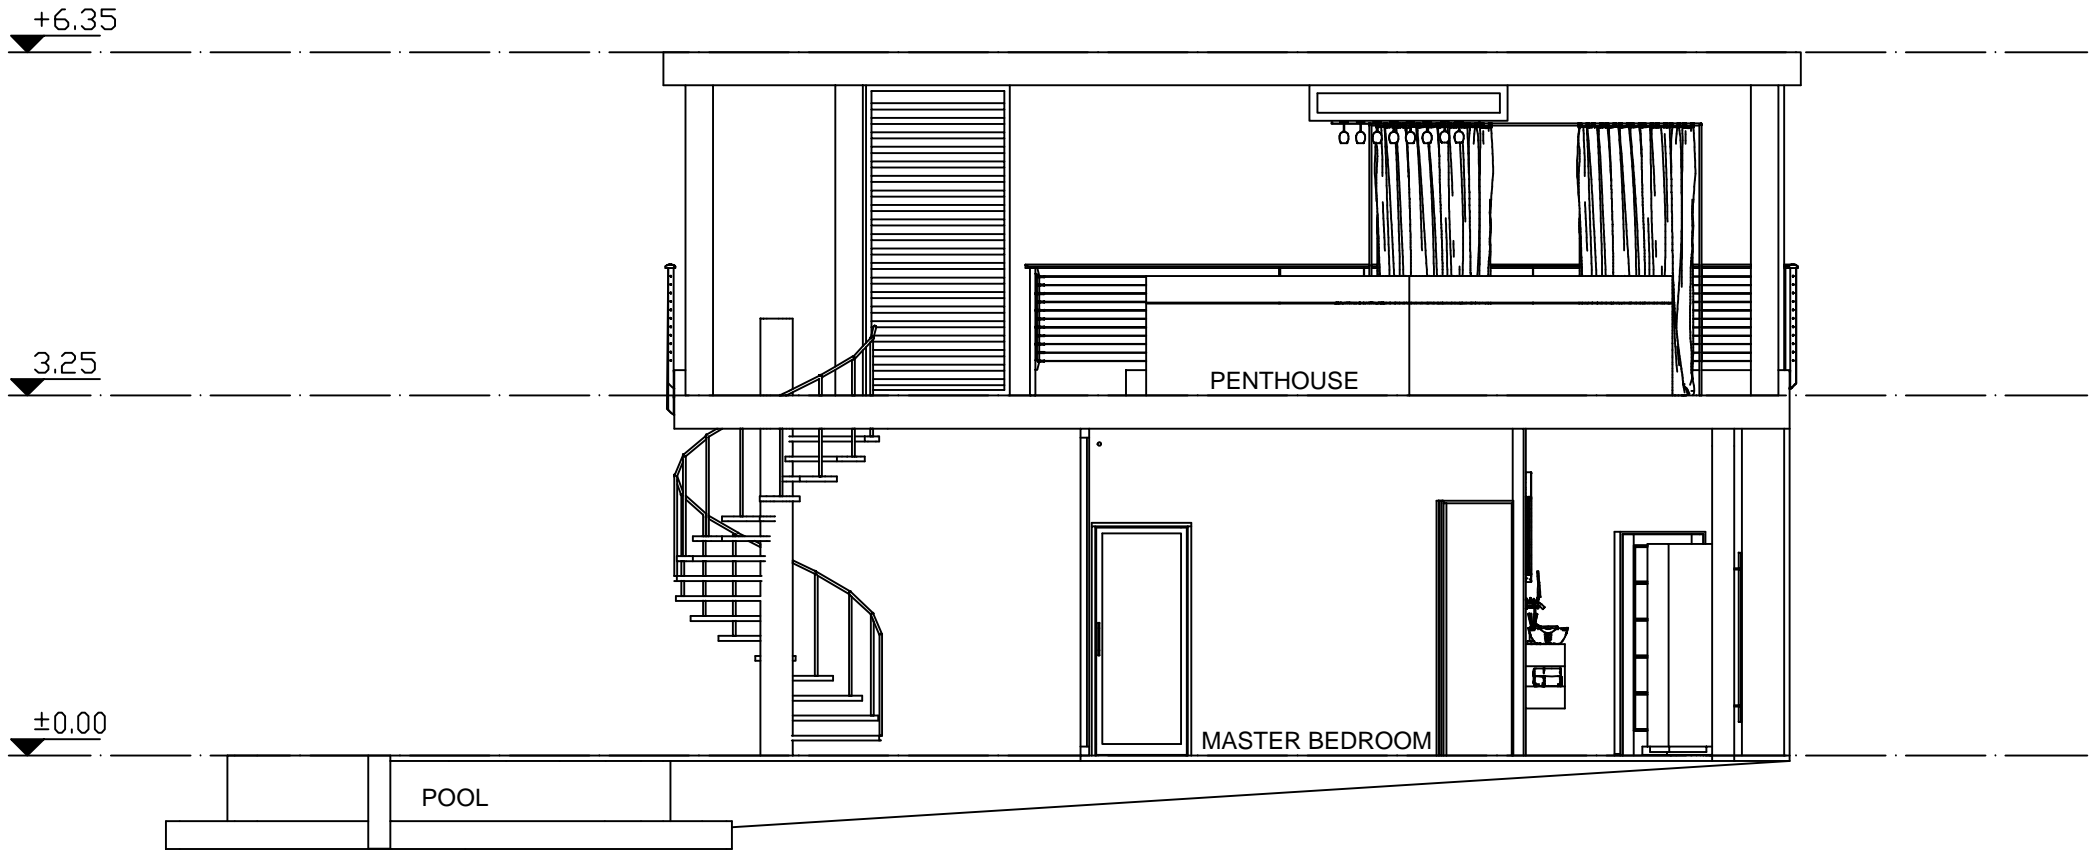

ROOMY DOMY

Build your dream home

Ephesus
(75 m² – 802,5 ft²)

PERSPECTIVE

TASARIM OTURUM ALANI: 75 M²

TASARIM TOPLAM ALAN: 208 M²

PERSPECTIVE

GROUND FLOOR PLAN I

PENTHOUSE PLAN

VAZIYET PLANI

GROUND FLOOR VIEW

PENTHOUSE VIEW

VIEW

VIEW

VIEW

VIEW