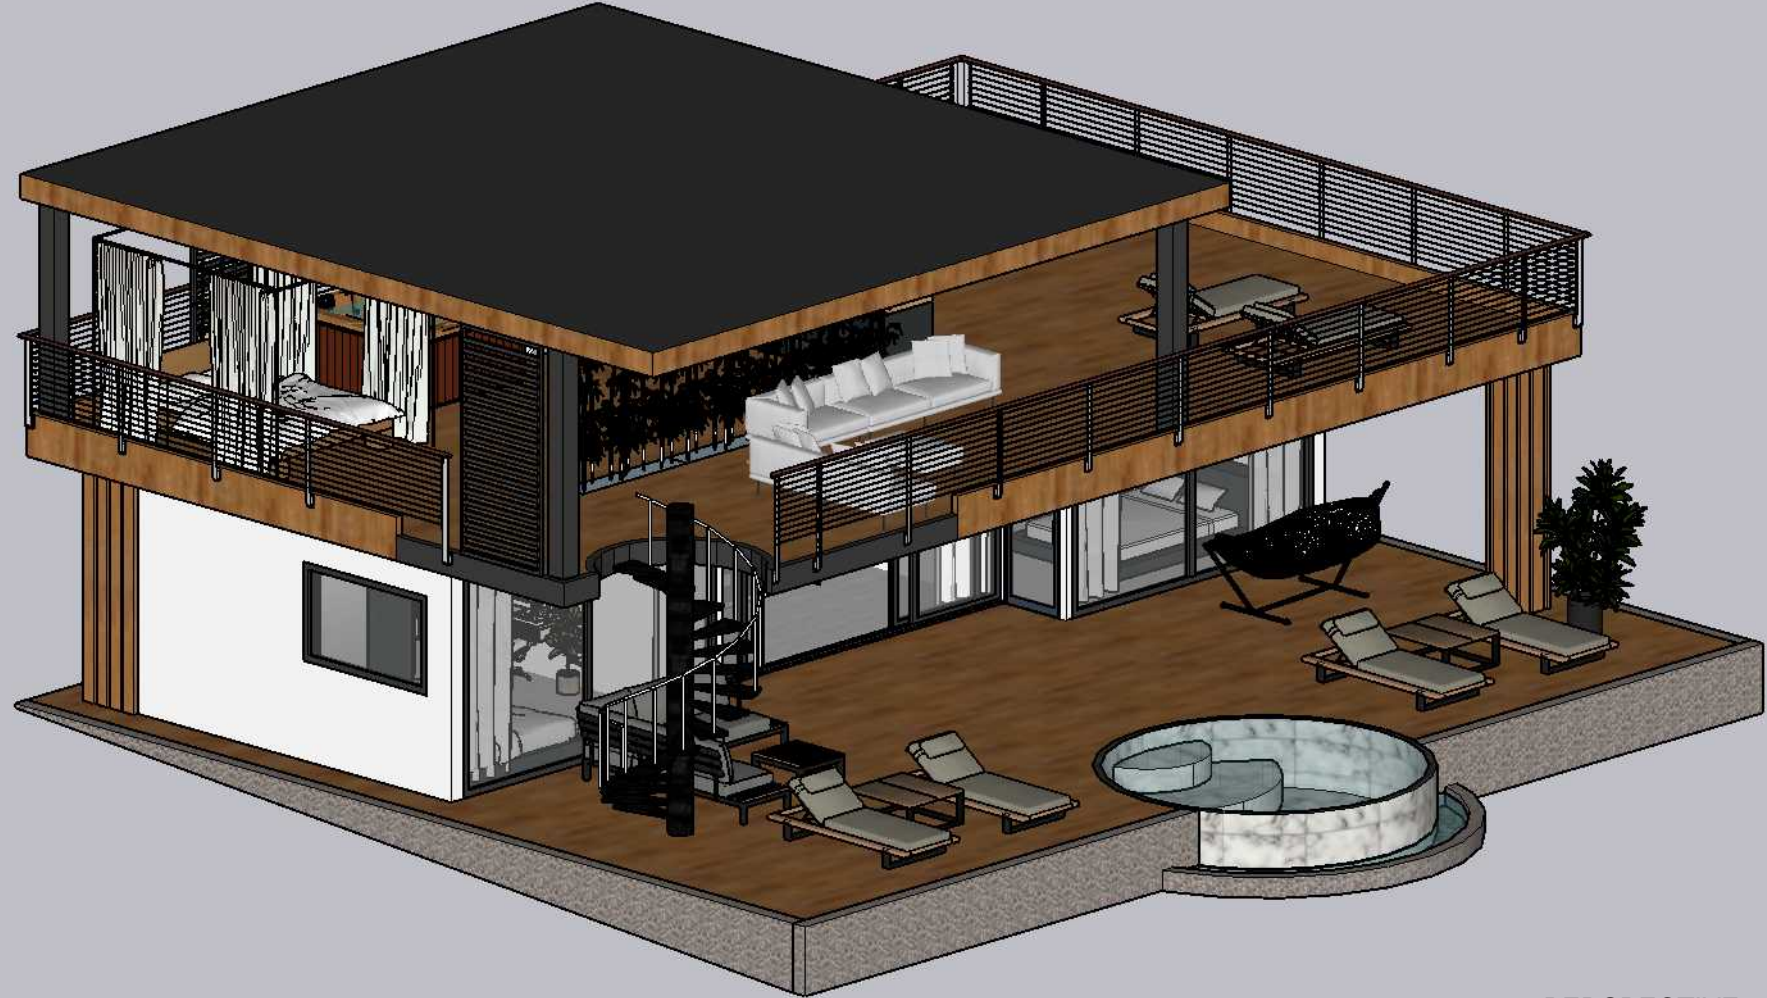

ROOMY DOMY

Build your dream home

Ephesus
(75 m² – 802,5 ft²)

PERSPECTIVE

TASARIM OTURUM ALANI: 75 M²

TASARIM TOPLAM ALAN: 208 M²

PERSPECTIVE

GROUND FLOOR PLAN I

PENTHOUSE PLAN

VAZIYET PLANI

GROUND FLOOR VIEW

PENTHOUSE VIEW

VIEW

VIEW

VIEW

VIEW