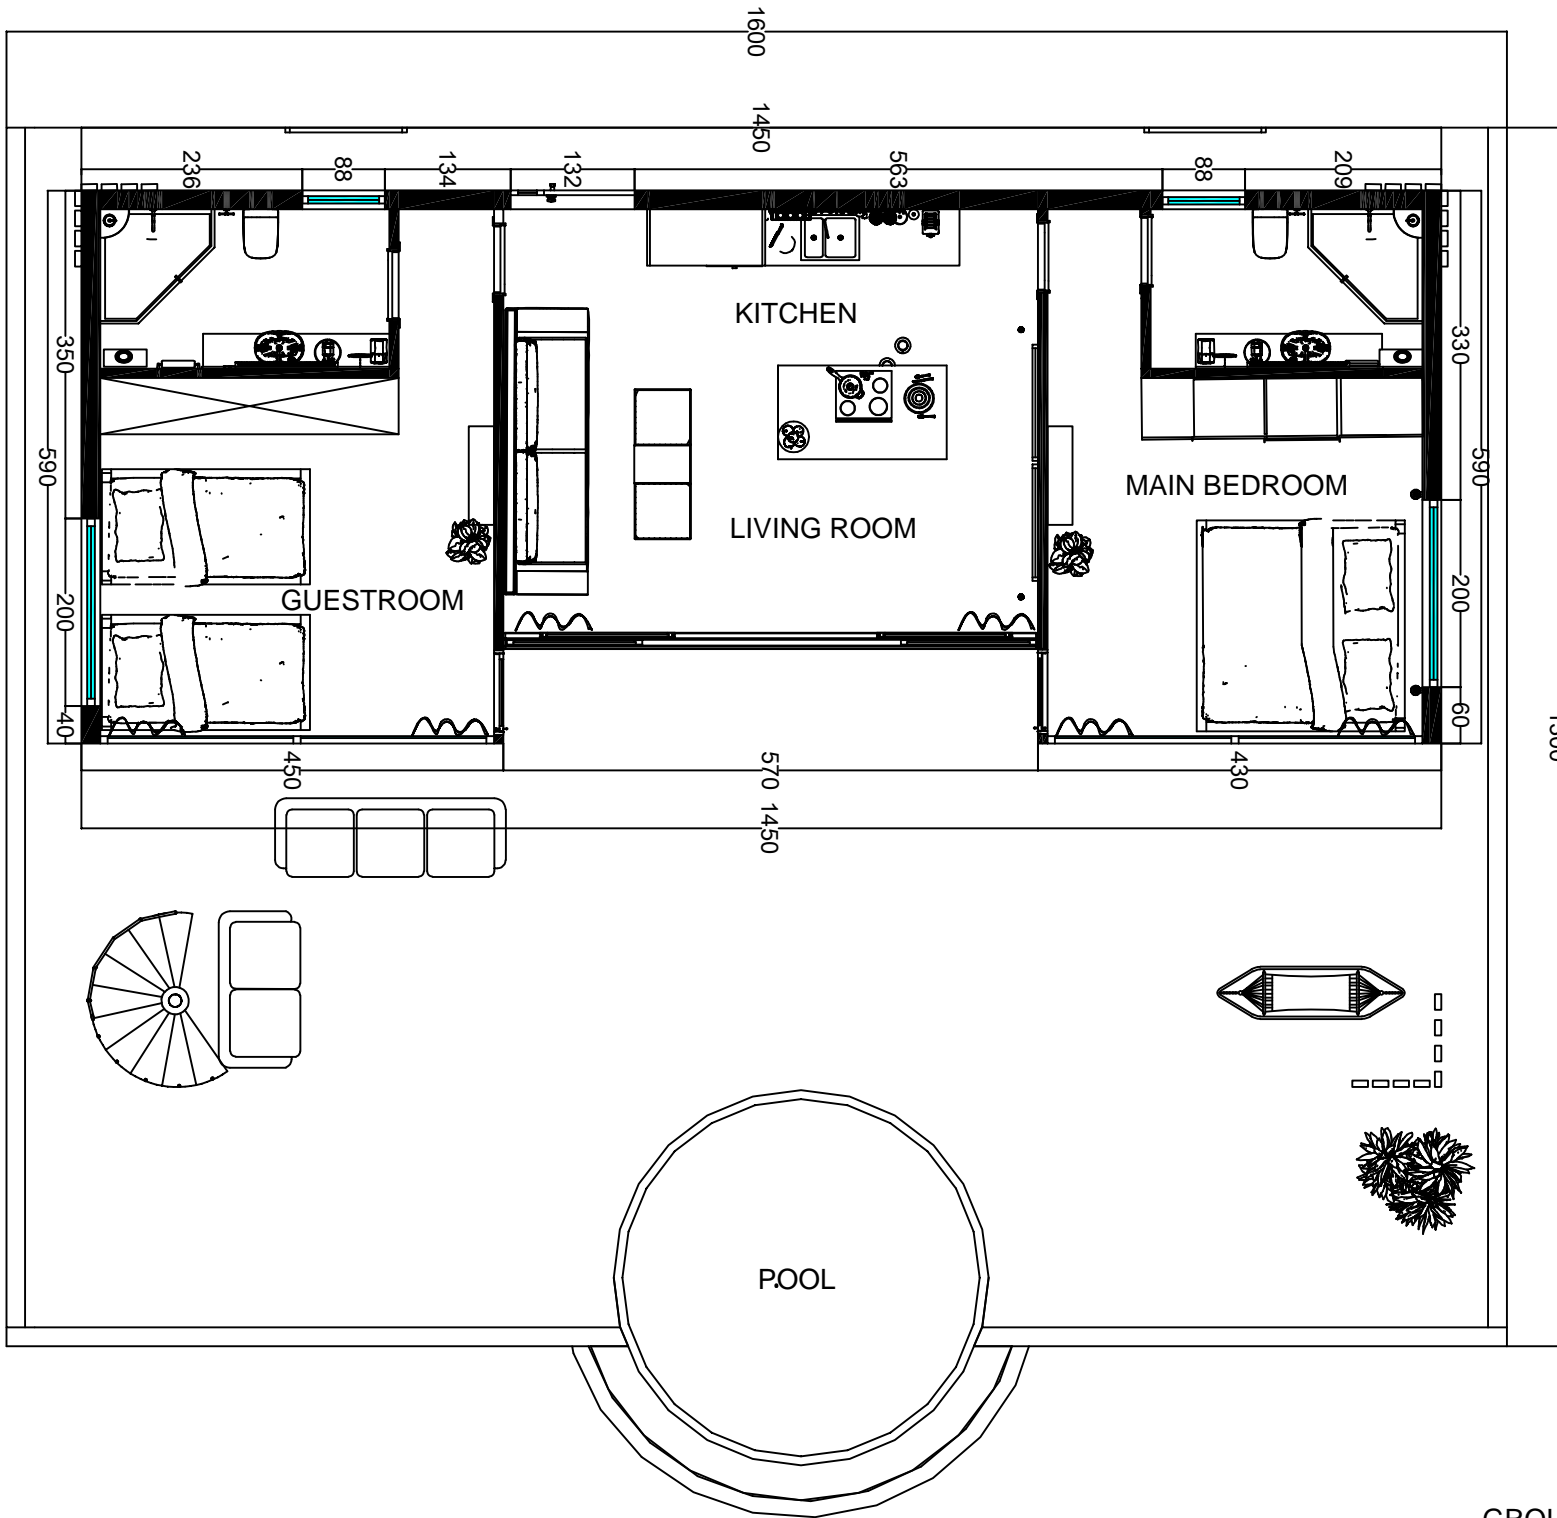

ROOMY DOMY

Build your dream home

Ephesus
(75 m² – 802,5 ft²)

PERSPECTIVE

TASARIM OTURUM ALANI: 75 M²

TASARIM TOPLAM ALAN: 208 M²

PERSPECTIVE

GROUND FLOOR PLAN I

PENTHOUSE PLAN

VAZIYET PLANI

GROUND FLOOR VIEW

PENTHOUSE VIEW

VIEW

VIEW

VIEW

VIEW