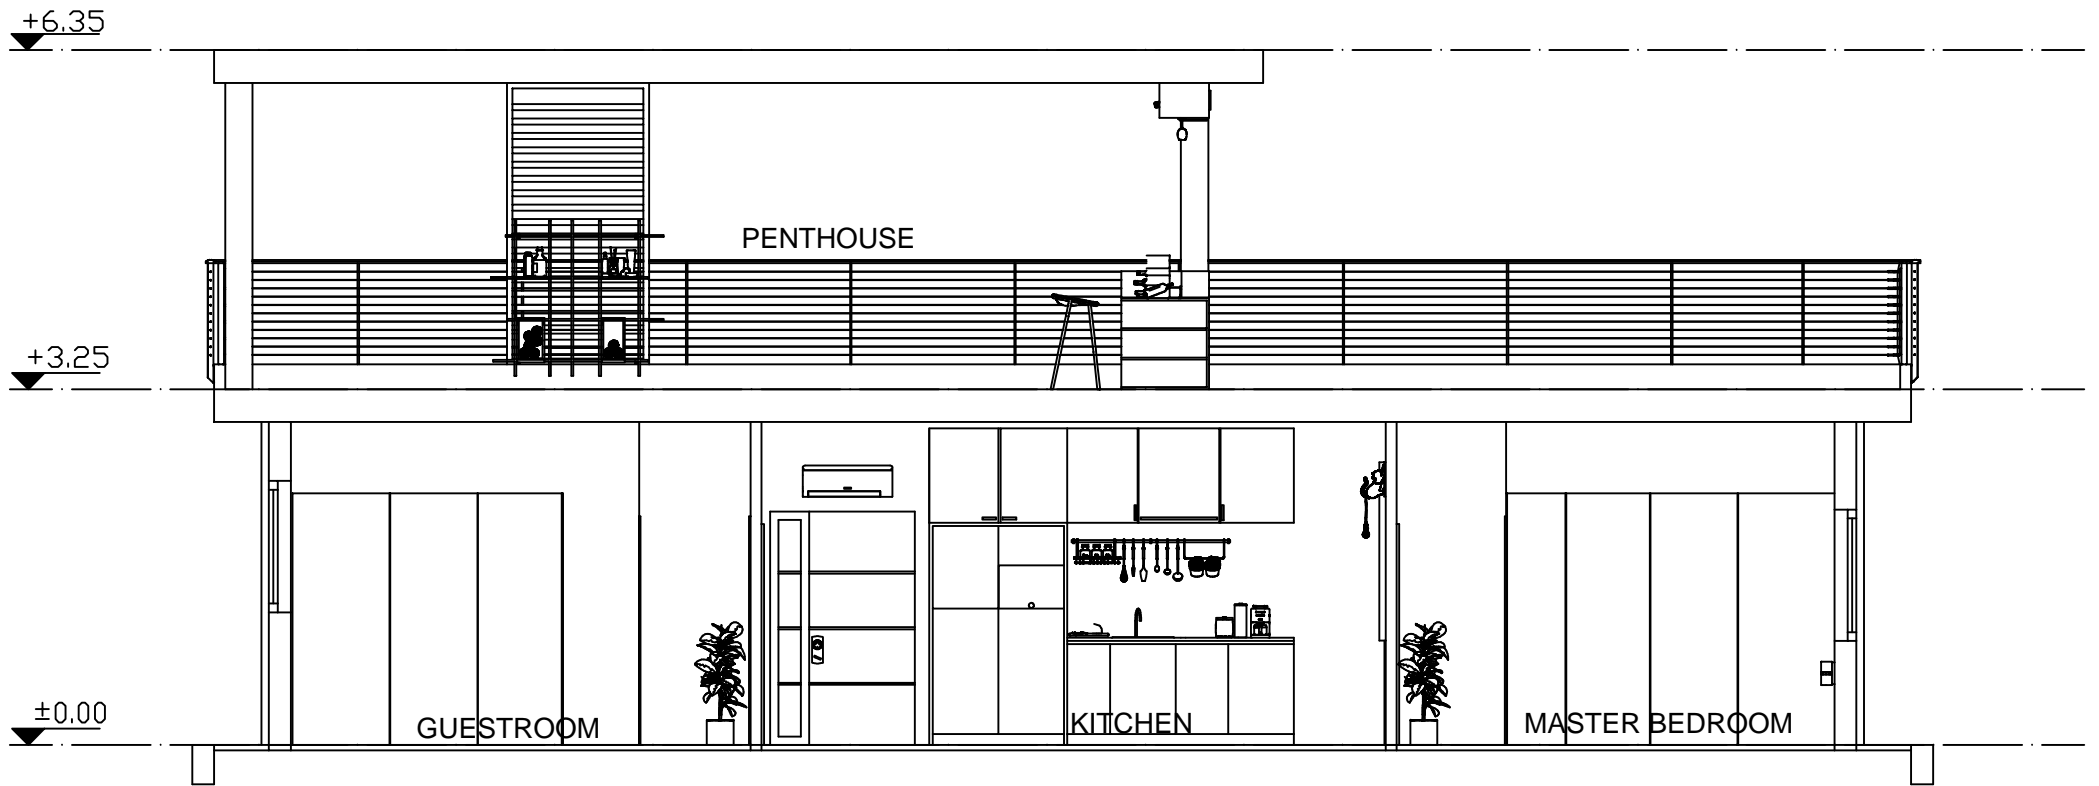

ROOMY DOMY

Build your dream home

Ephesus
(75 m² – 802,5 ft²)

PERSPECTIVE

TASARIM OTURUM ALANI: 75 M²

TASARIM TOPLAM ALAN: 208 M²

PERSPECTIVE

GROUND FLOOR PLAN I

PENTHOUSE PLAN

VAZIYET PLANI

GROUND FLOOR VIEW

PENTHOUSE VIEW

VIEW

VIEW

VIEW

VIEW