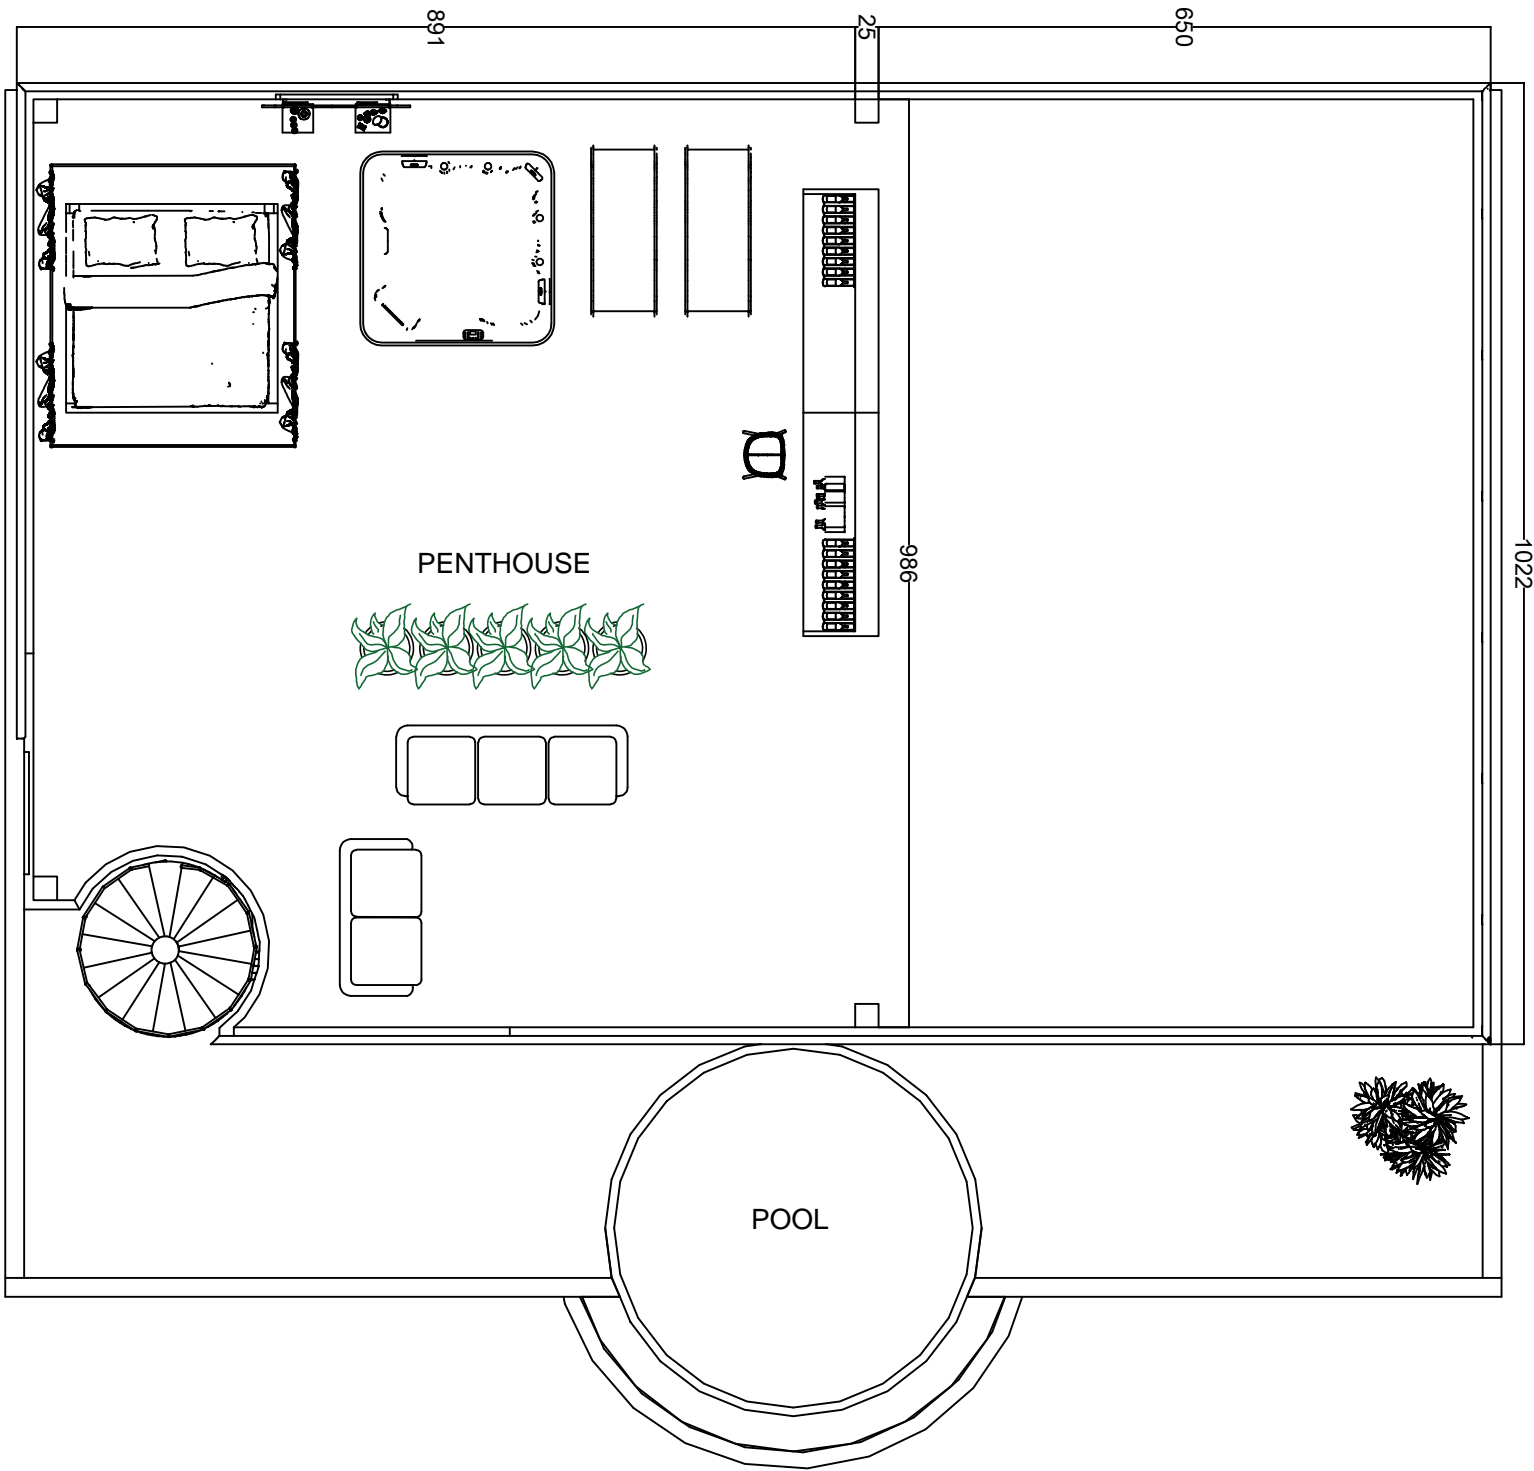

ROOMY DOMY

Build your dream home

Ephesus
(75 m² – 802,5 ft²)

PERSPECTIVE

TASARIM OTURUM ALANI: 75 M²

TASARIM TOPLAM ALAN: 208 M²

PERSPECTIVE

GROUND FLOOR PLAN I

PENTHOUSE PLAN

VAZIYET PLANI

GROUND FLOOR VIEW

PENTHOUSE VIEW

VIEW

VIEW

VIEW

VIEW