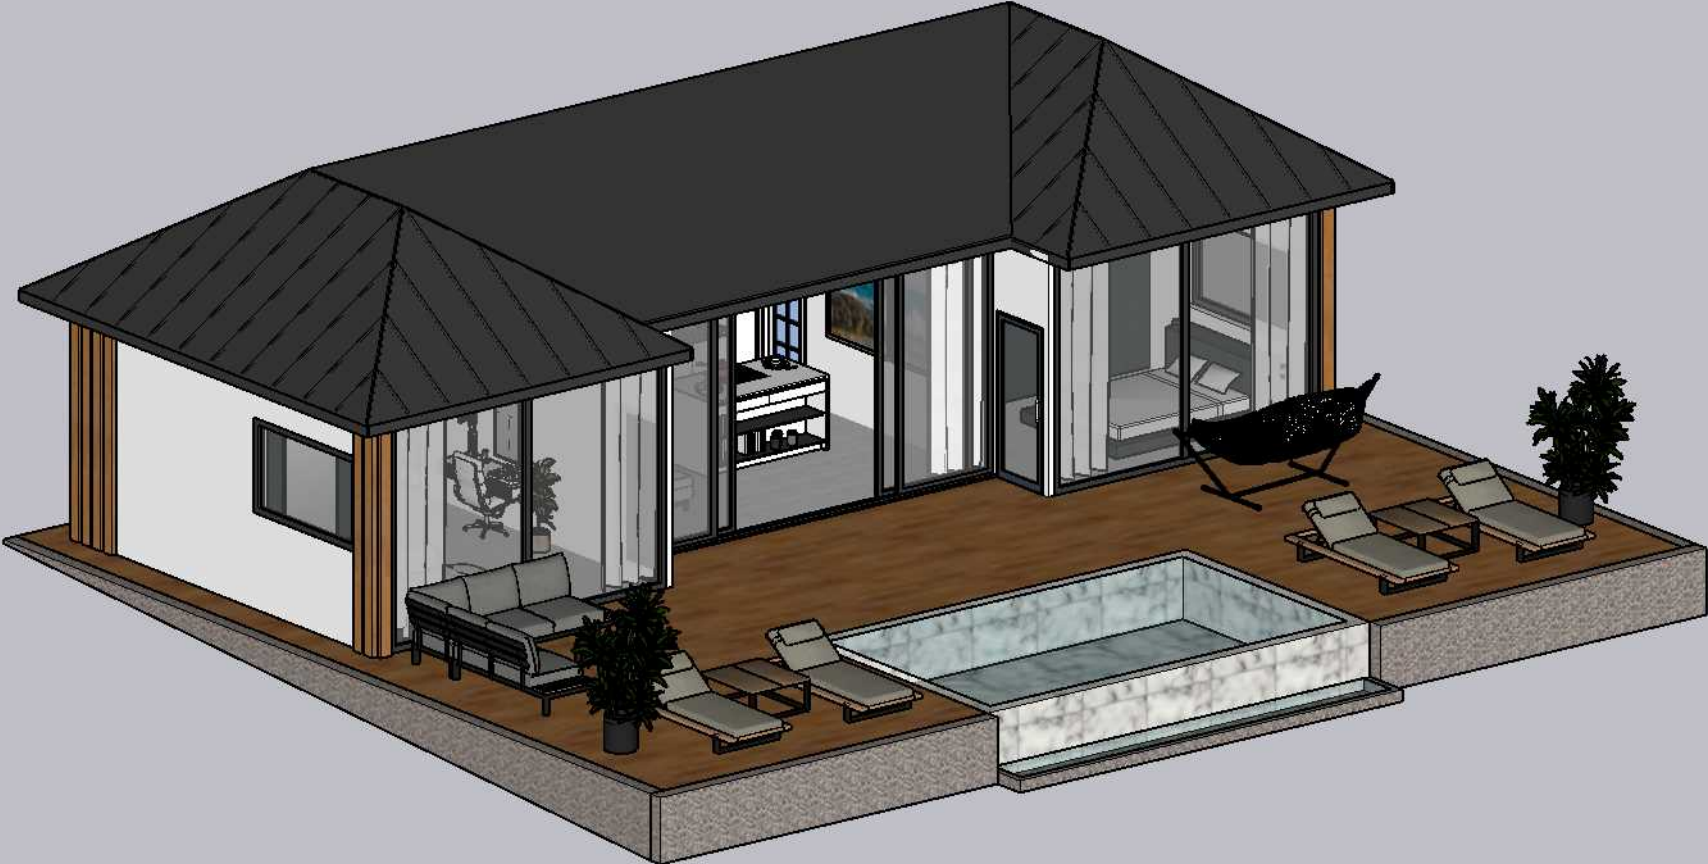

ROOMY DOMY

Build your dream home

Lykia

(75 m² – 802,5 ft²)

PERSPECTIVE
TOTAL AREA: 208 M²
MAIN AREA: 75 M²

PERSPECTIVE

TOP VIEW

VIEW

VIEW

VIEW

VIEW

SECTION I-I

SECTION II-II