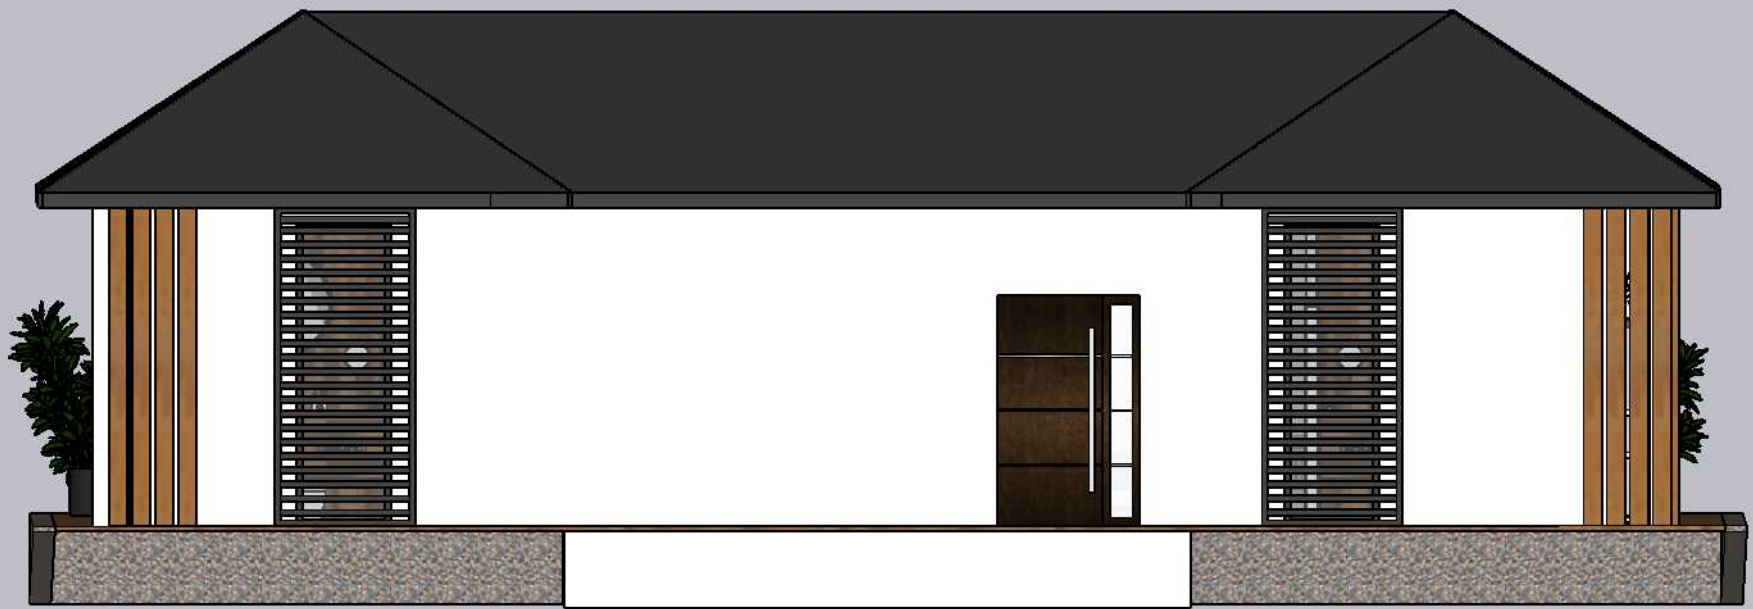

ROOMY DOMY

Build your dream home

Lykia

(75 m² – 802,5 ft²)

PERSPECTIVE
TOTAL AREA: 208 M²
MAIN AREA: 75 M²

PERSPECTIVE

TOP VIEW

VIEW

VIEW

VIEW

VIEW

SECTION I-I

SECTION II-II