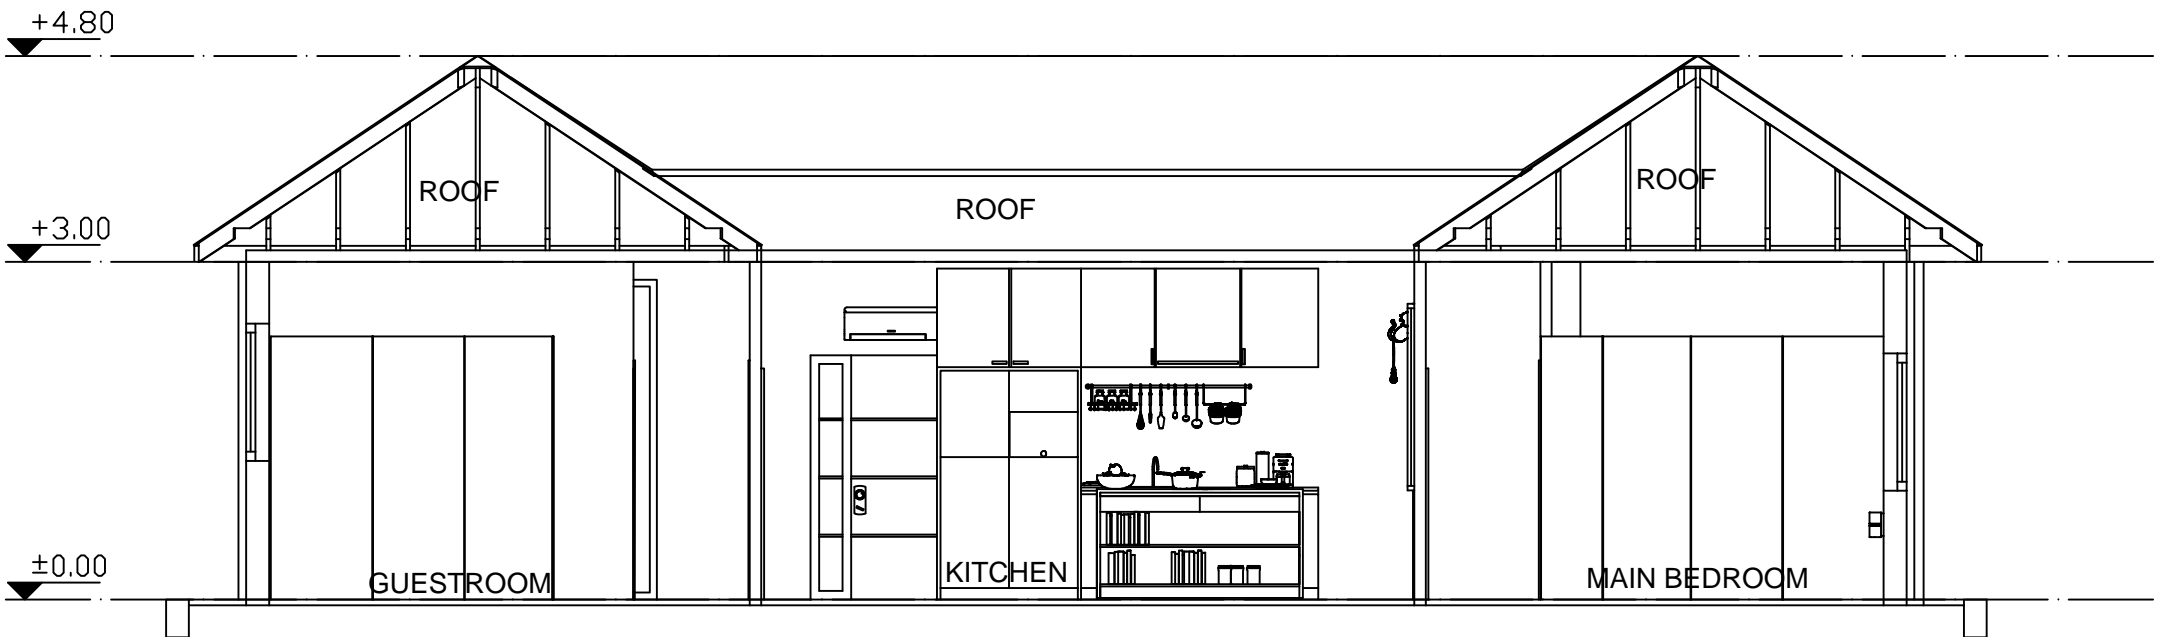

ROOMY DOMY

Build your dream home

Lykia

(75 m² – 802,5 ft²)

PERSPECTIVE
TOTAL AREA: 208 M²
MAIN AREA: 75 M²

PERSPECTIVE

TOP VIEW

VIEW

VIEW

VIEW

VIEW

SECTION I-I

SECTION II-II