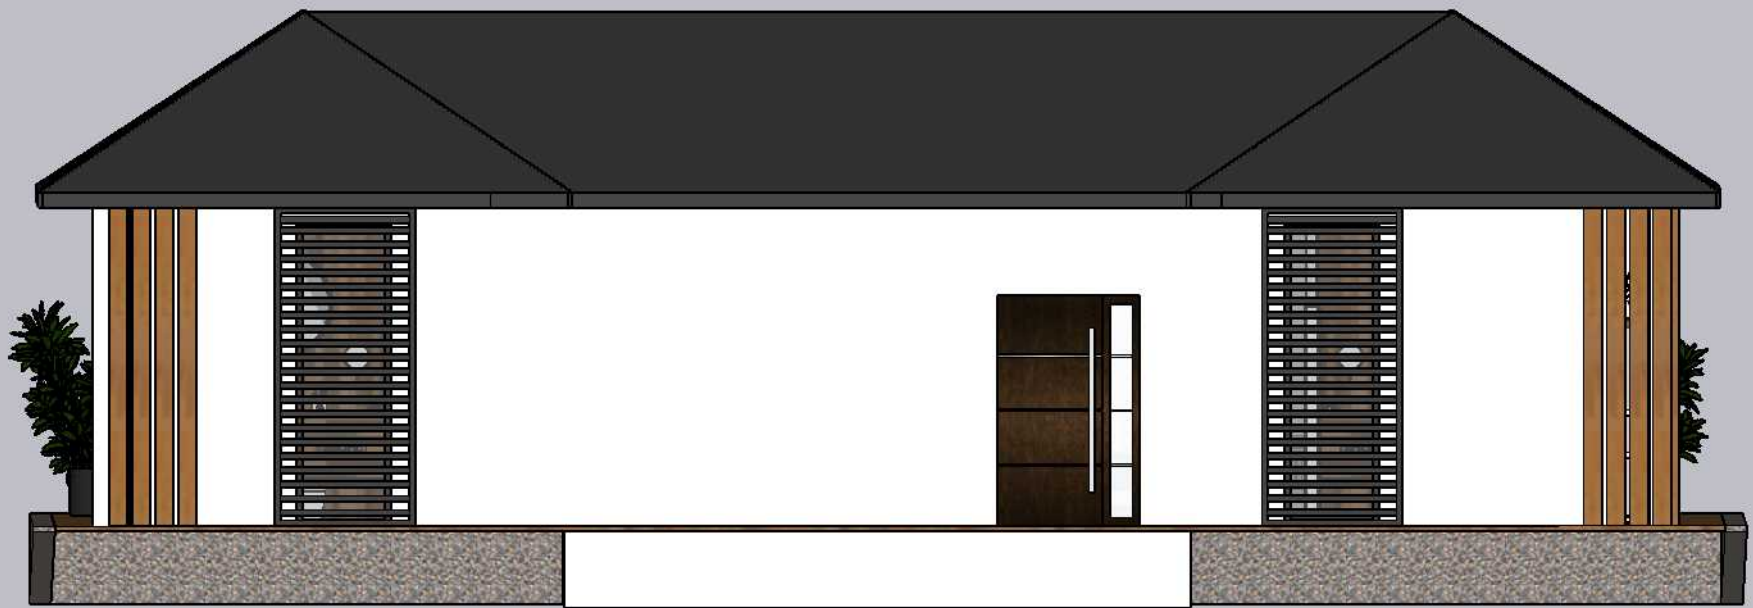

**ROOMY
DOMY**

Build your dream home

Lykia

(75 m 802,5 ft)

PERSPECTIVE
TOTAL AREA: 208 M²
MAIN AREA: 75 M²

PERSPECTIVE

TOP VIEW

VIEW

VIEW

VIEW

VIEW

SECTION I-I

SECTION II-II