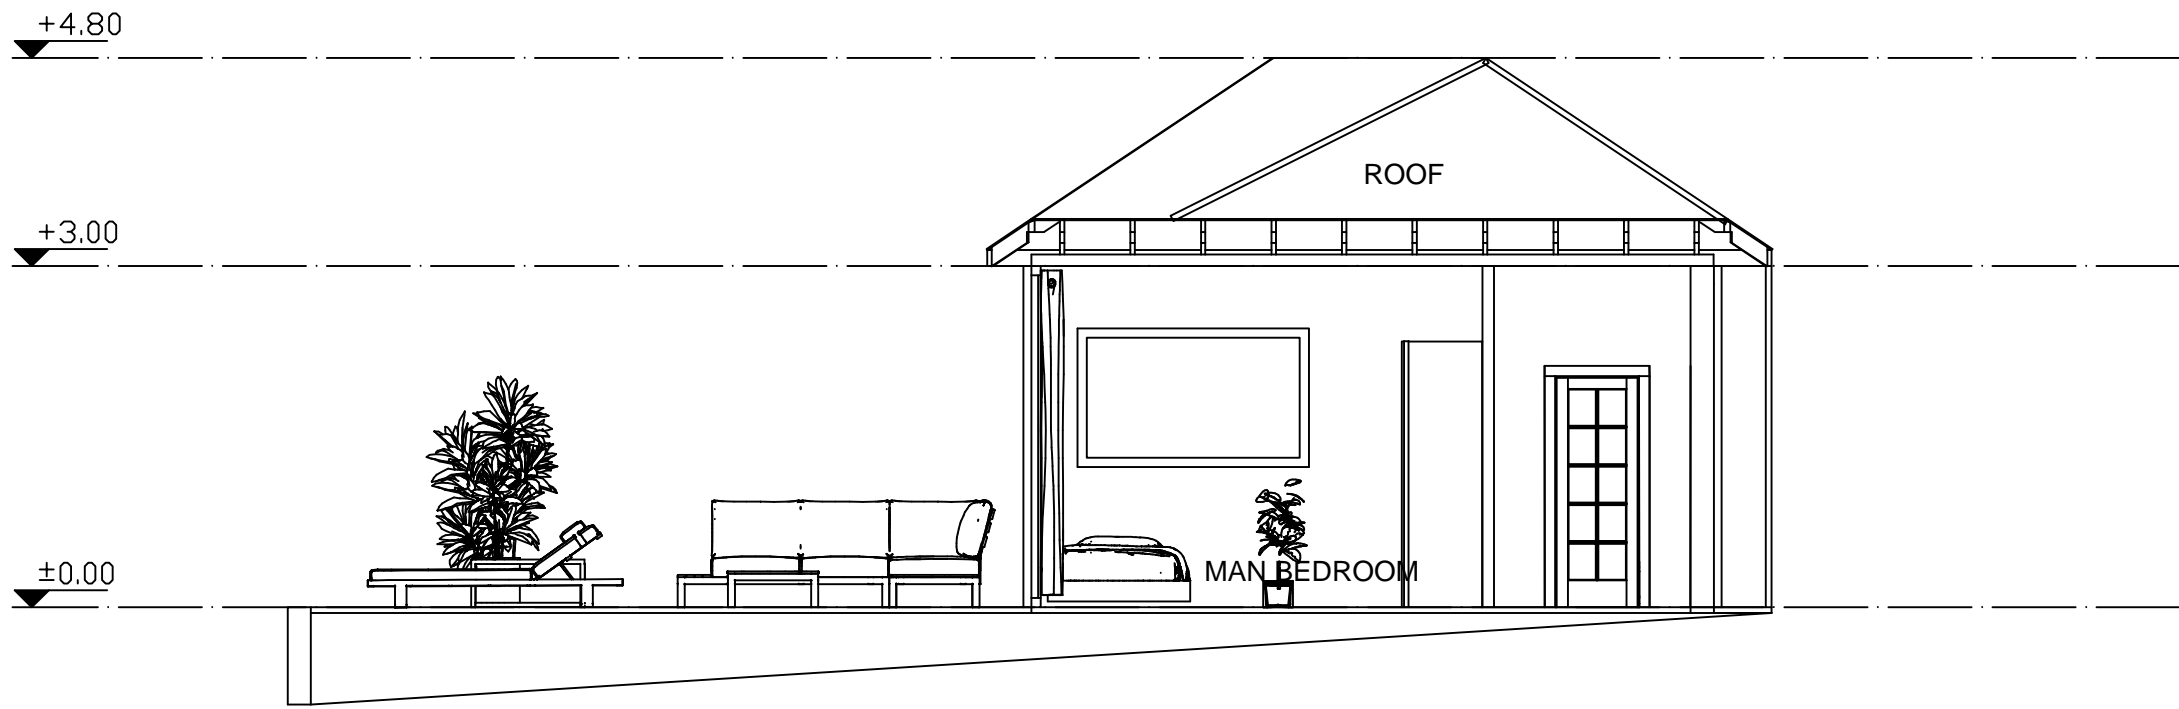

ROOMY DOMY

Build your dream home

Lykia

(75 m² – 802,5 ft²)

PERSPECTIVE
TOTAL AREA: 208 M²
MAIN AREA: 75 M²

PERSPECTIVE

TOP VIEW

VIEW

VIEW

VIEW

VIEW

SECTION I-I

SECTION II-II