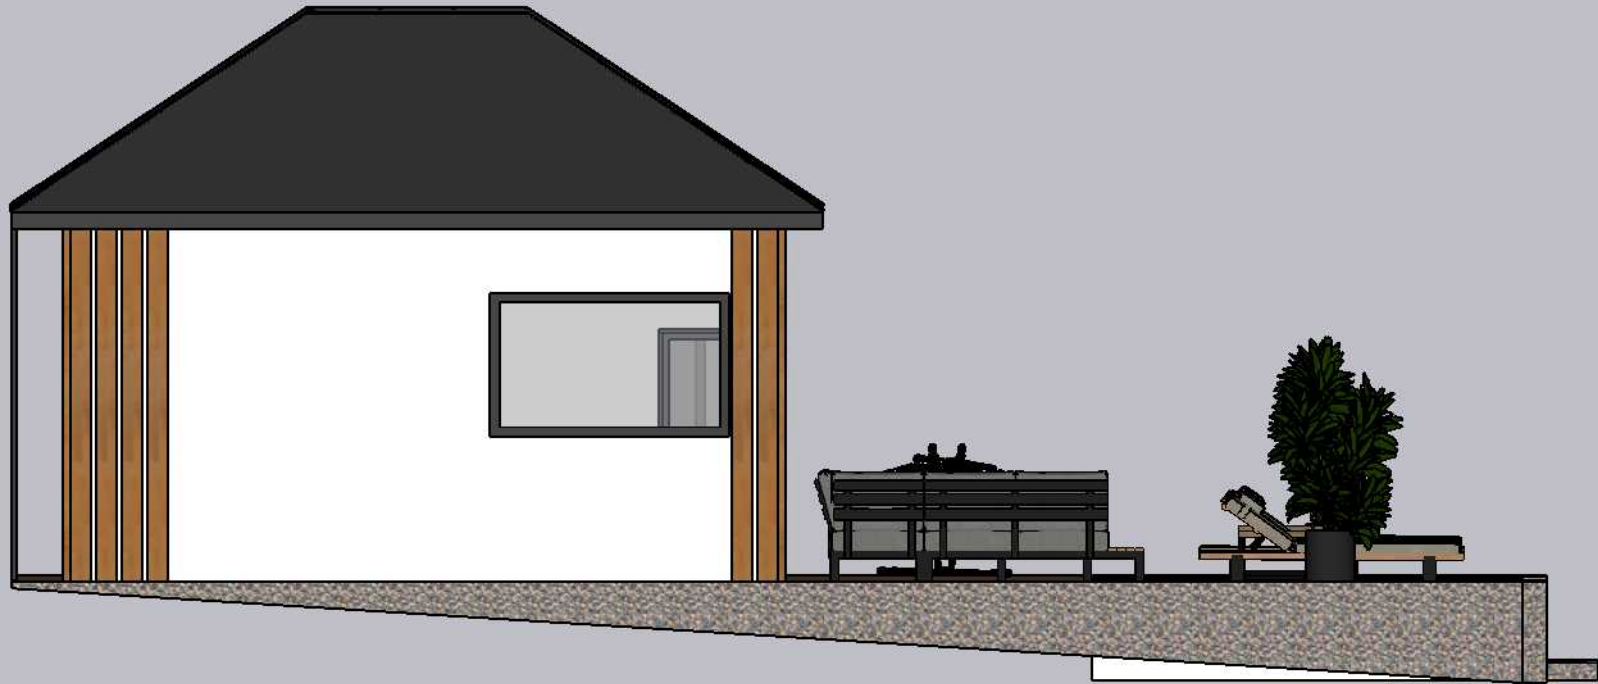

**ROOMY
DOMY**

Build your dream home

Lykia

(75 m 802,5 ft)

PERSPECTIVE
TOTAL AREA: 208 M²
MAIN AREA: 75 M²

PERSPECTIVE

TOP VIEW

VIEW

VIEW

VIEW

VIEW

SECTION I-I

SECTION II-II