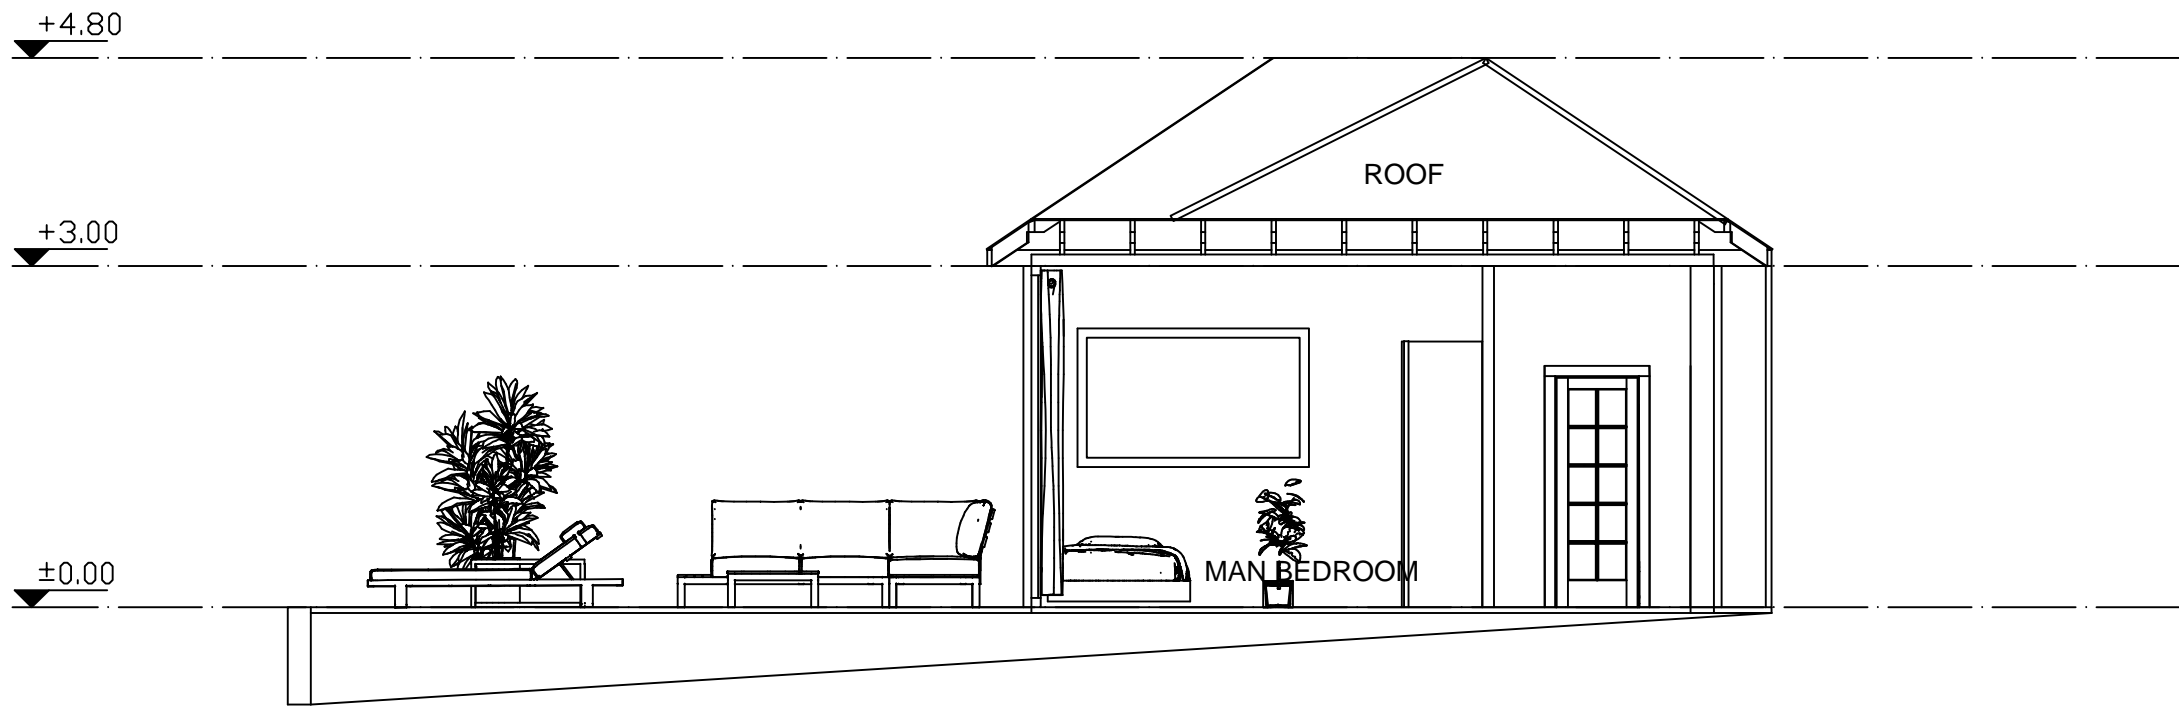

**ROOMY
DOMY**

Build your dream home

Lykia

(75 m 802,5 ft)

PERSPECTIVE
TOTAL AREA: 208 M²
MAIN AREA: 75 M²

PERSPECTIVE

TOP VIEW

VIEW

VIEW

VIEW

VIEW

SECTION I-I

SECTION II-II