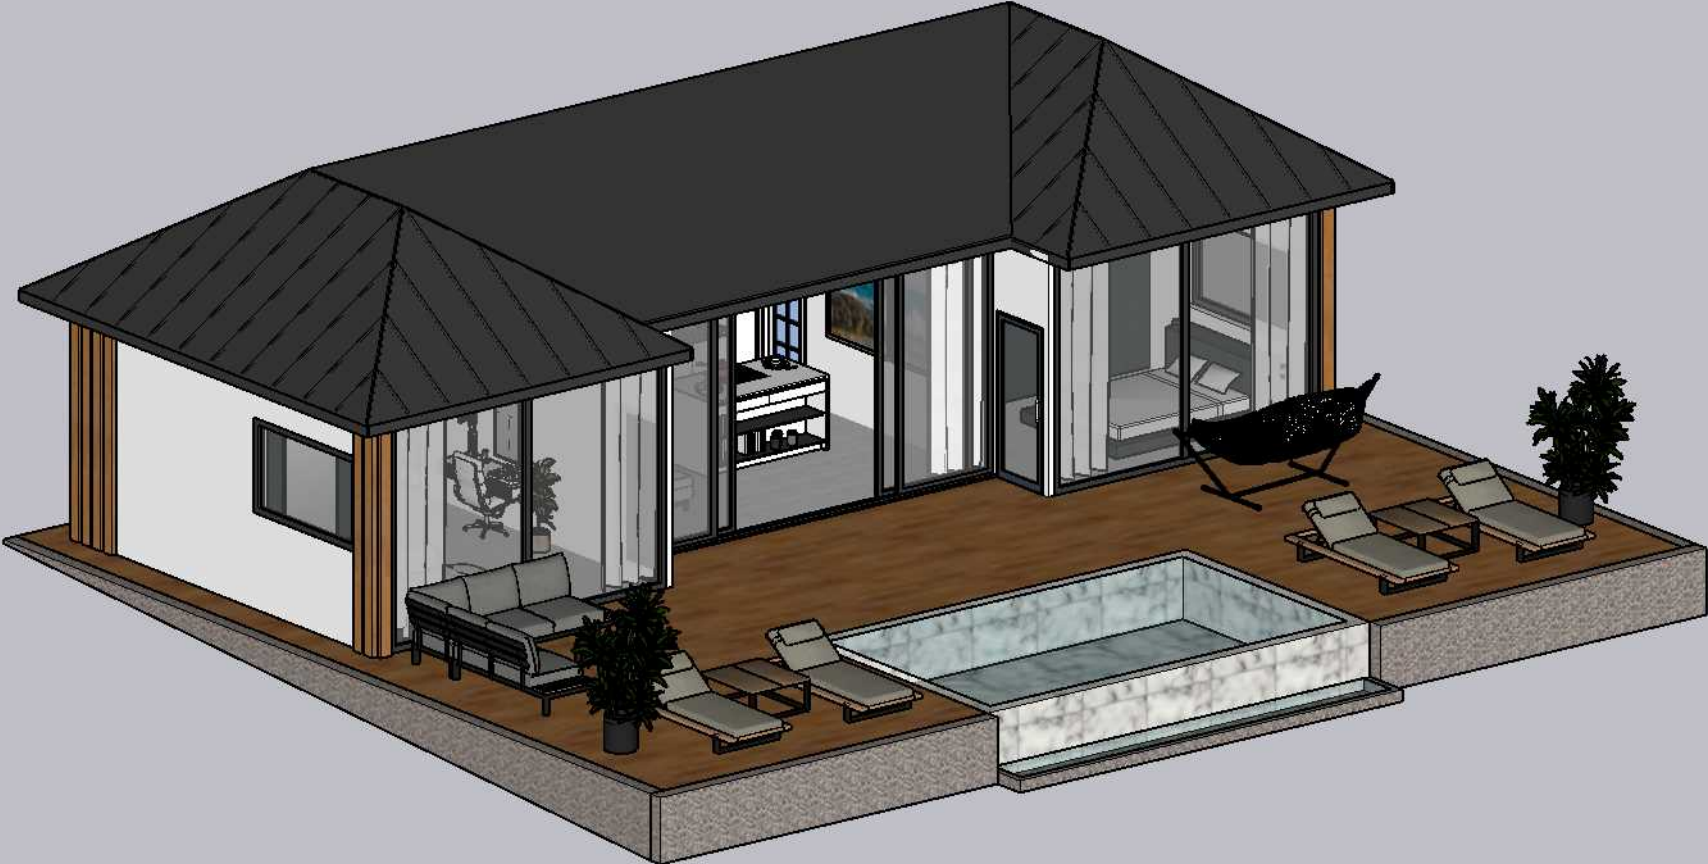

**ROOMY
DOMY**

Build your dream home

Lykia

(75 m 802,5 ft)

PERSPECTIVE
TOTAL AREA: 208 M²
MAIN AREA: 75 M²

PERSPECTIVE

TOP VIEW

VIEW

VIEW

VIEW

VIEW

SECTION I-I

SECTION II-II