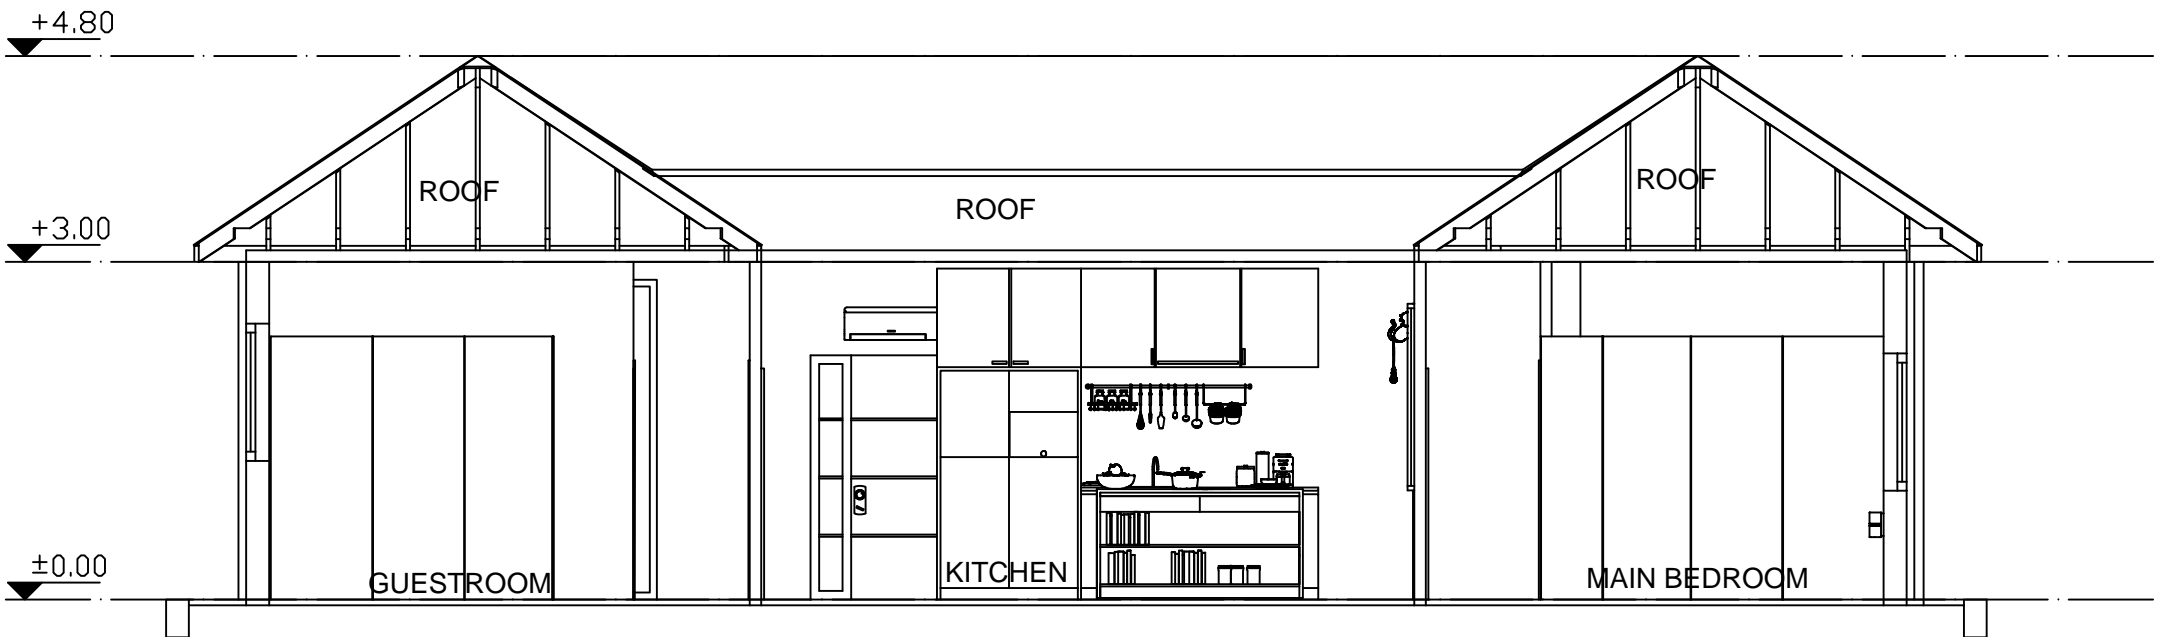

**ROOMY
DOMY**

Build your dream home

Lykia

(75 m 802,5 ft)

PERSPECTIVE
TOTAL AREA: 208 M²
MAIN AREA: 75 M²

PERSPECTIVE

TOP VIEW

VIEW

VIEW

VIEW

VIEW

SECTION I-I

SECTION II-II