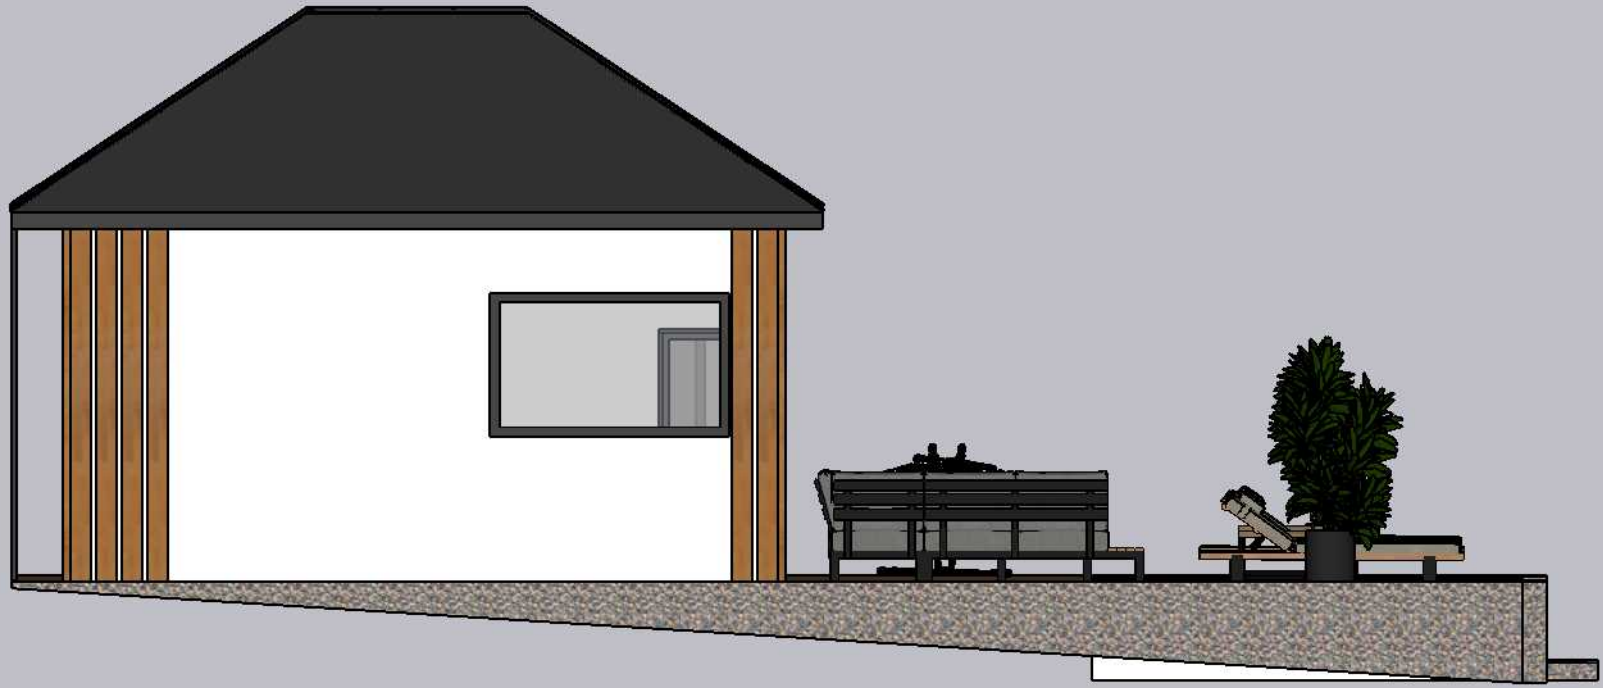

ROOMY DOMY

Build your dream home

Lykia

(75 m² – 802,5 ft²)

PERSPECTIVE
TOTAL AREA: 208 M²
MAIN AREA: 75 M²

PERSPECTIVE

TOP VIEW

VIEW

VIEW

VIEW

VIEW

SECTION I-I

SECTION II-II