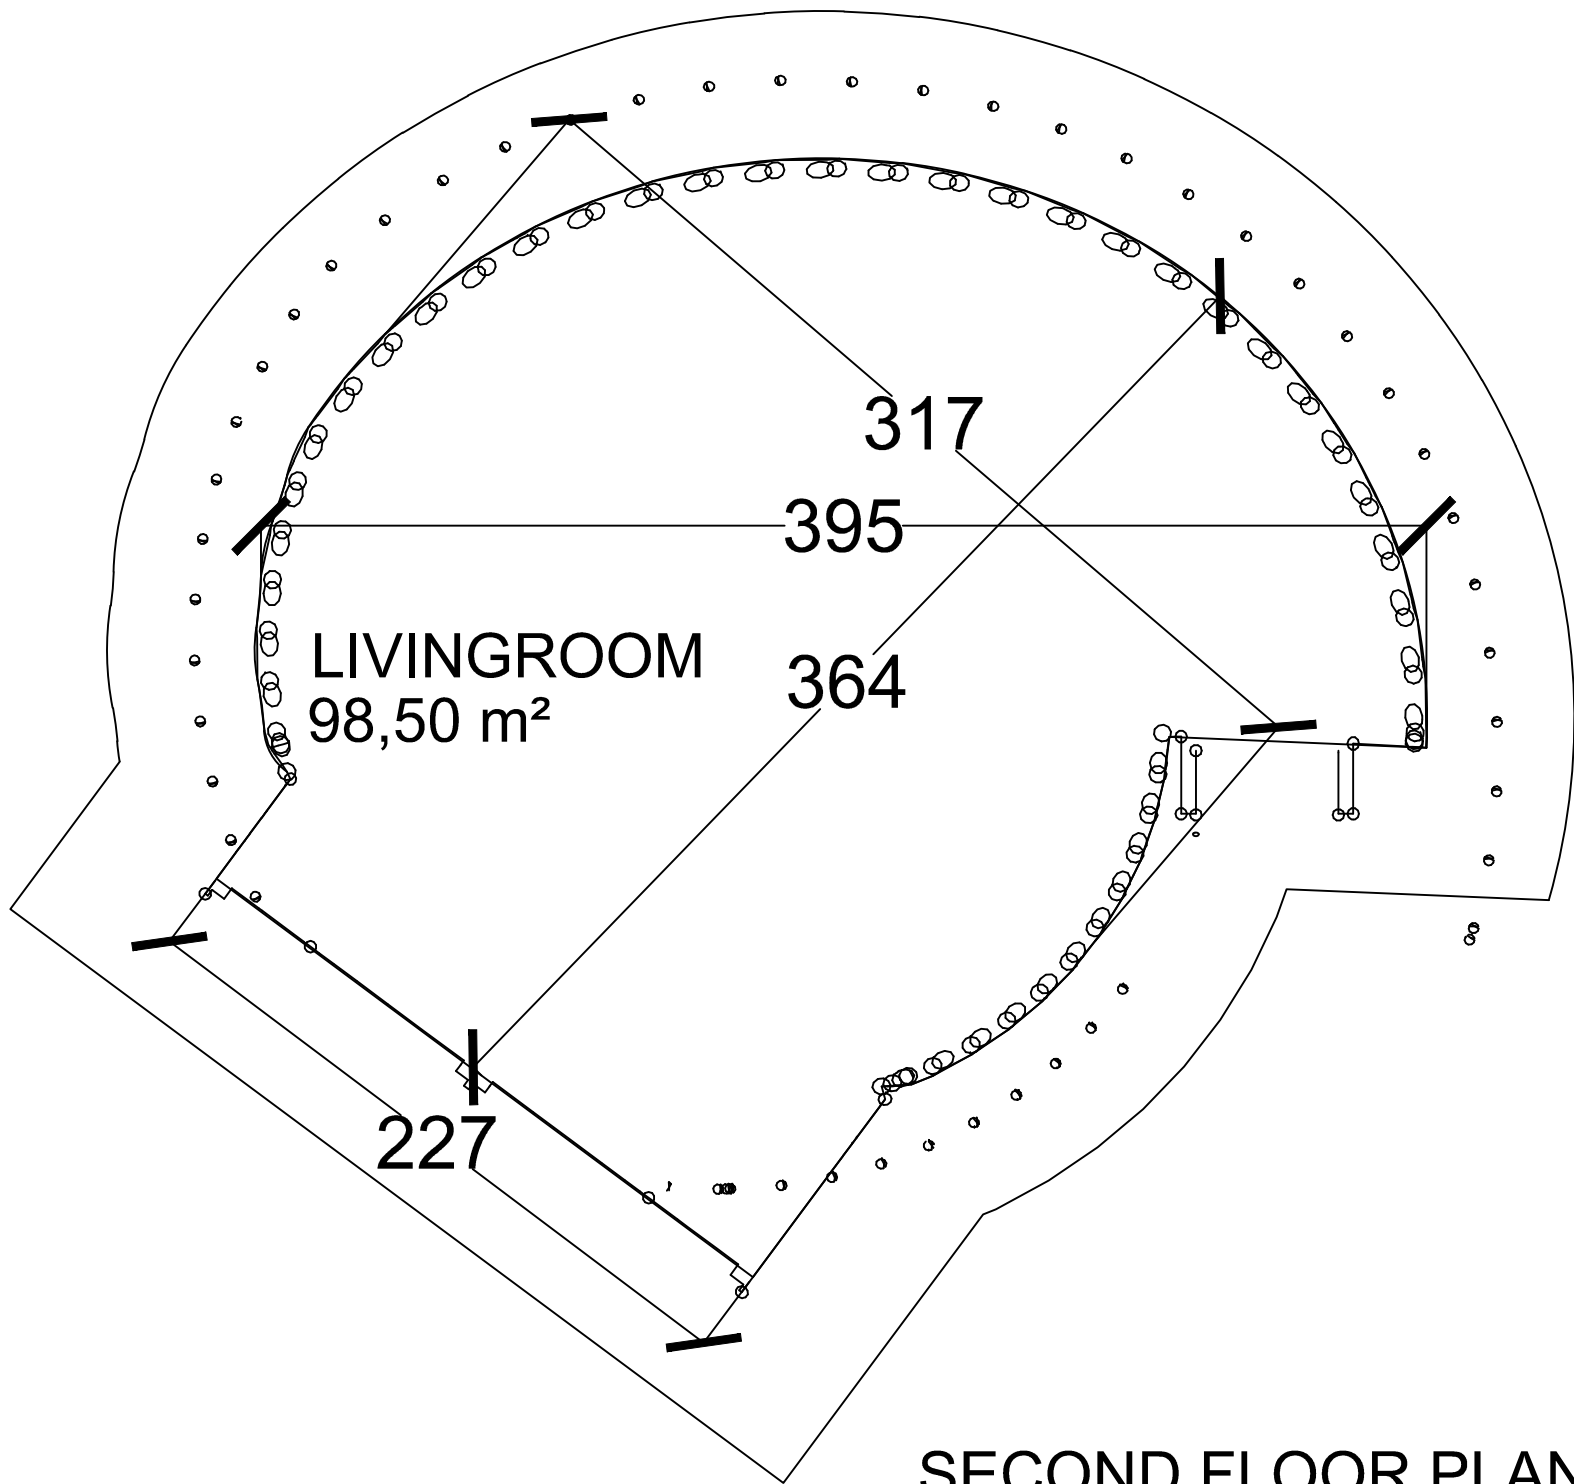

# ROOMY DOMY

Build your dream home

**Pinnacle**  
(21 m<sup>2</sup> – 224,7 ft<sup>2</sup>)

FIRST FLOOR PLAN

LIVINGROOM  
98,50 m<sup>2</sup>

317

395

364

227

SECOND FLOOR PLAN

+7.55

+4.00

+2.55

±0.00

SECTION