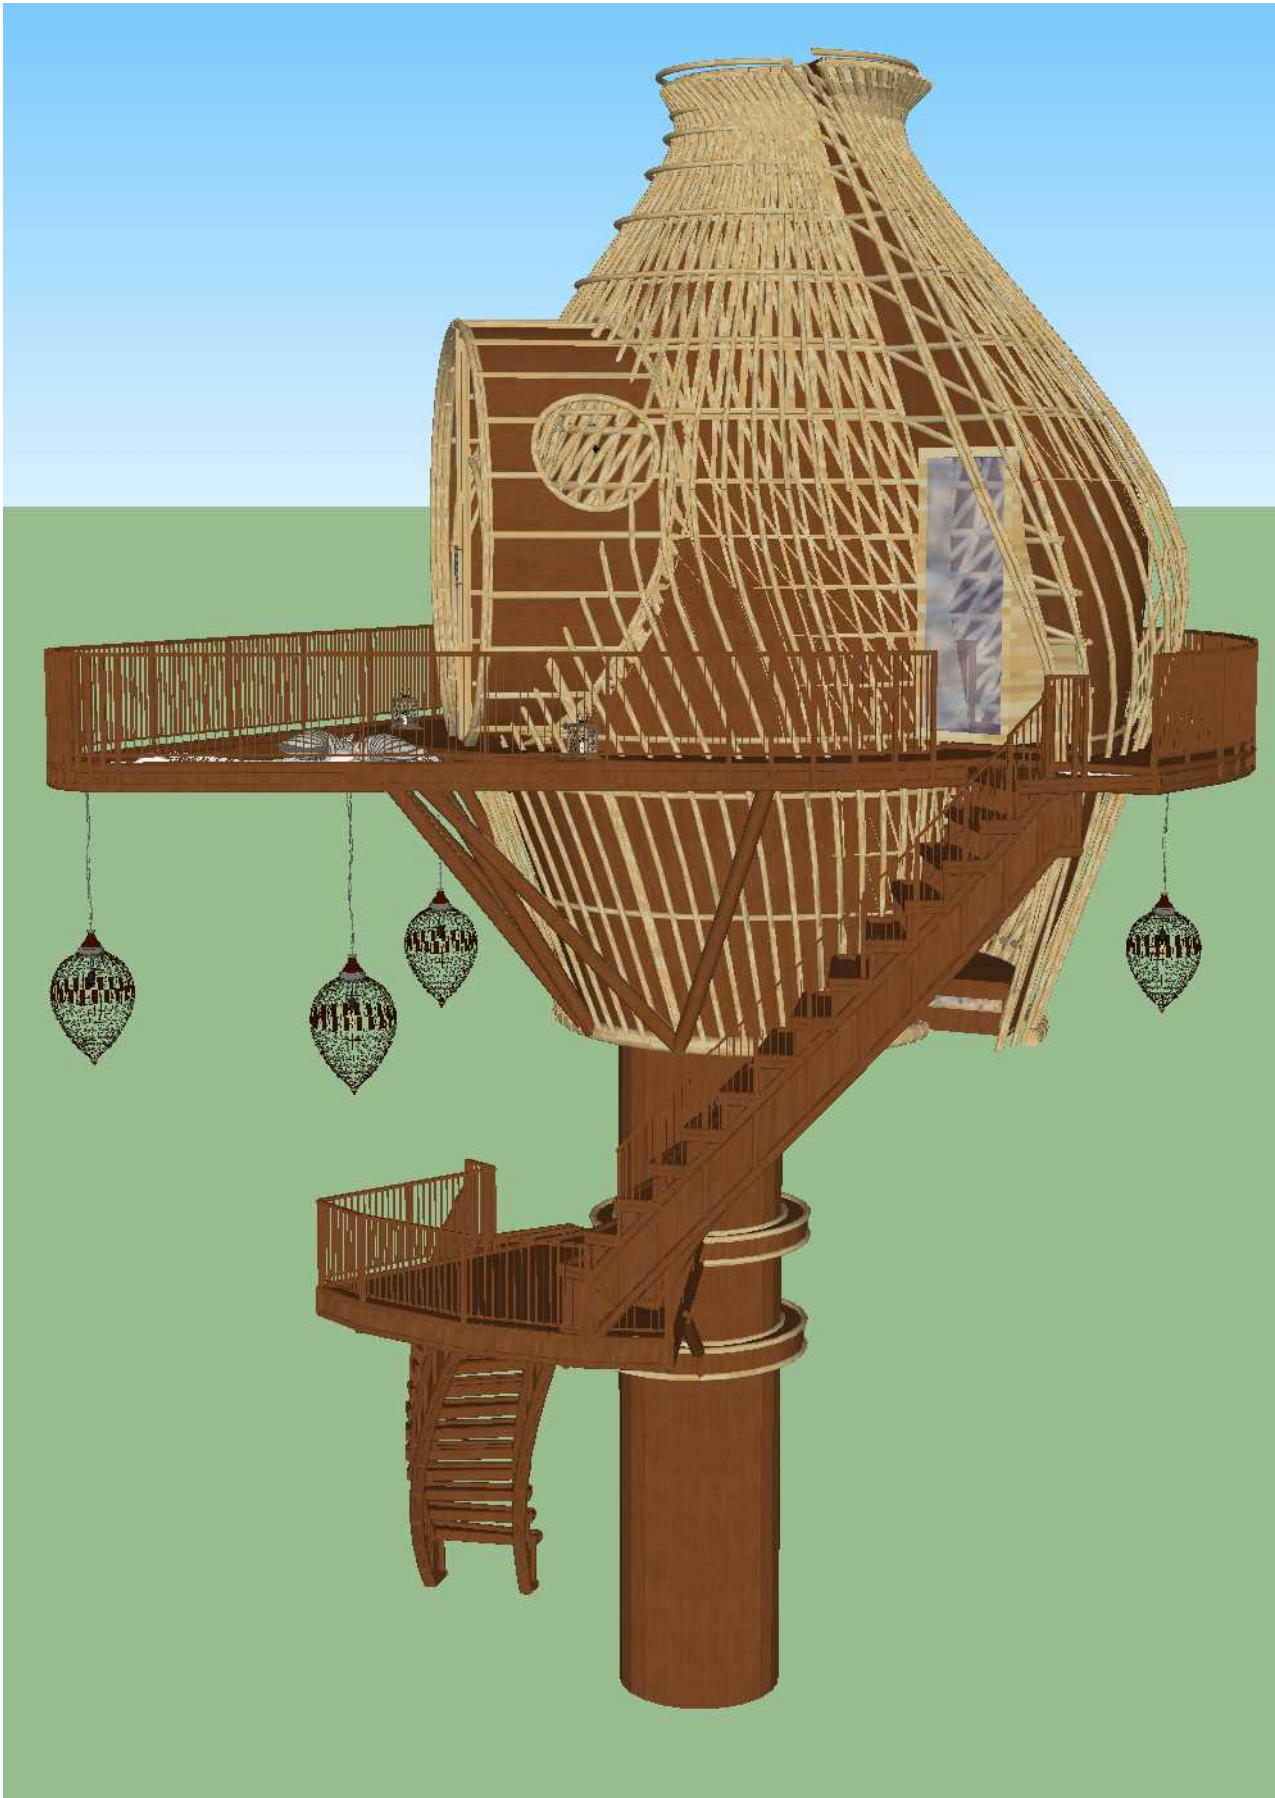

**ROOMY
DOMY**

Build your dream home

Pinnacle
(21 m 224,7 ft)

FIRST FLOOR PLAN

LIVINGROOM
98,50 m²

317

395

364

SECTION