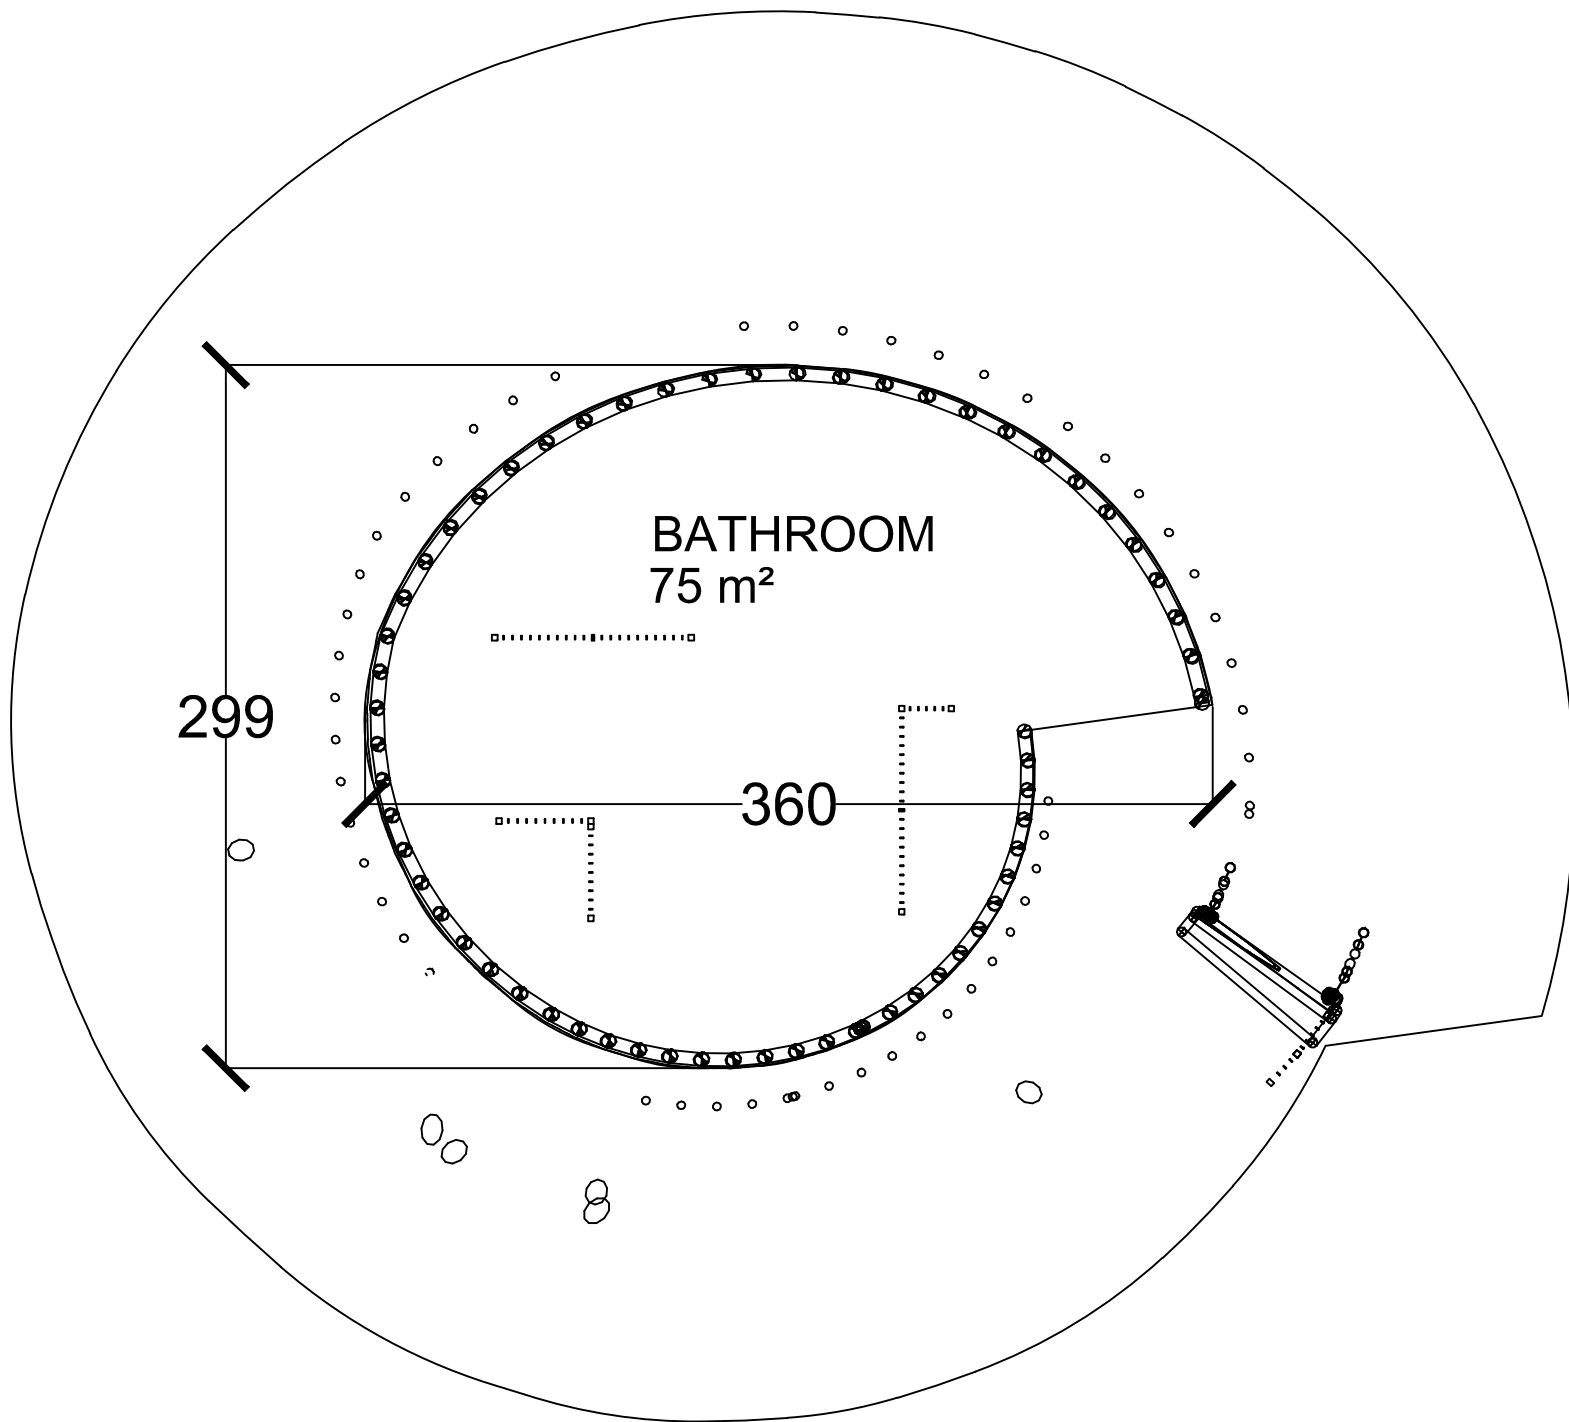

# ROOMY DOMY

Build your dream home

**Pinnacle**  
(21 m<sup>2</sup> – 224,7 ft<sup>2</sup>)

FIRST FLOOR PLAN

LIVINGROOM  
98,50 m<sup>2</sup>

317

395

364

227

SECOND FLOOR PLAN

+7.55

+4.00

+2.55

±0.00

SECTION