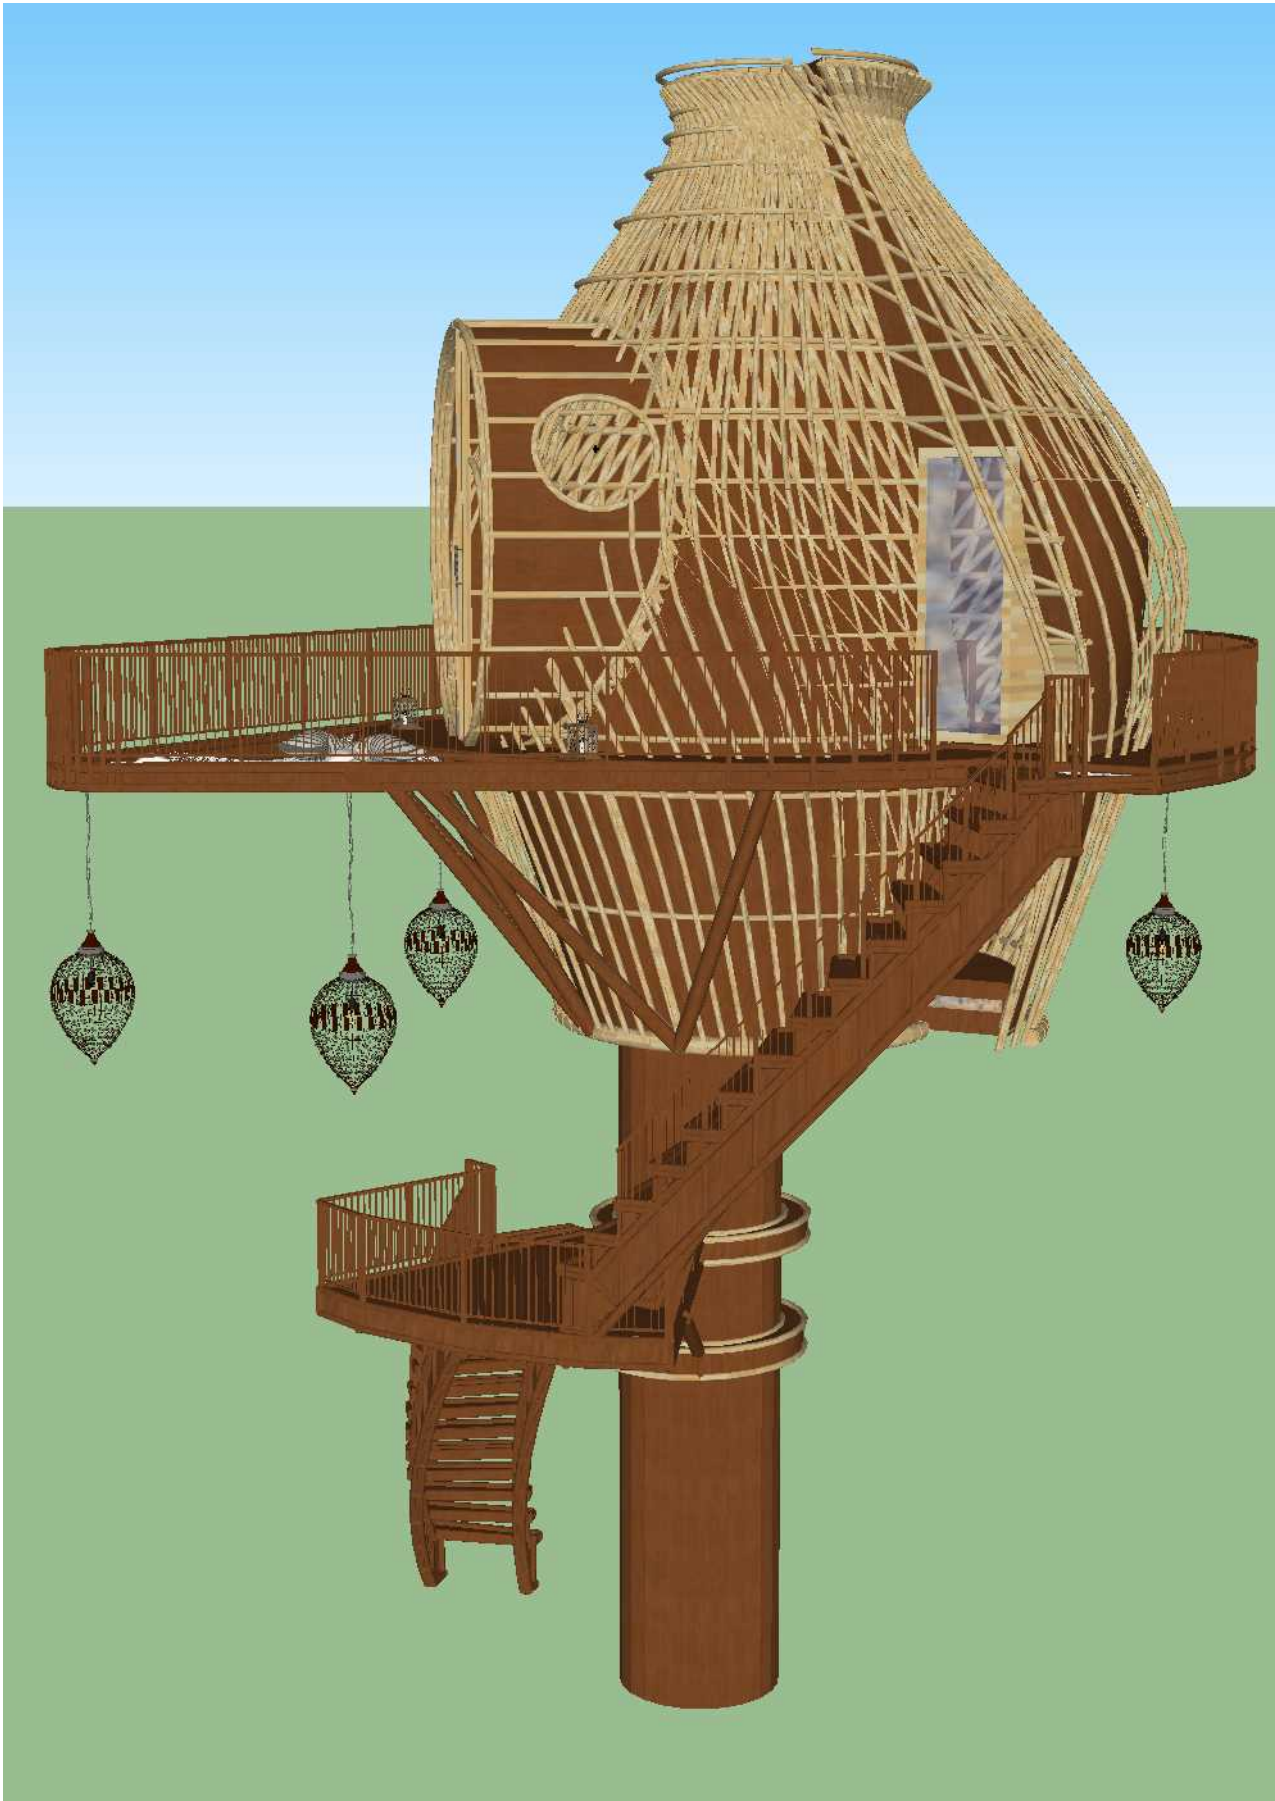

# ROOMY DOMY

Build your dream home

**Pinnacle**  
(21 m<sup>2</sup> – 224,7 ft<sup>2</sup>)

FIRST FLOOR PLAN

LIVINGROOM  
98,50 m<sup>2</sup>

317

395

364

227

SECOND FLOOR PLAN

+7.55

+4.00

+2.55

±0.00

SECTION