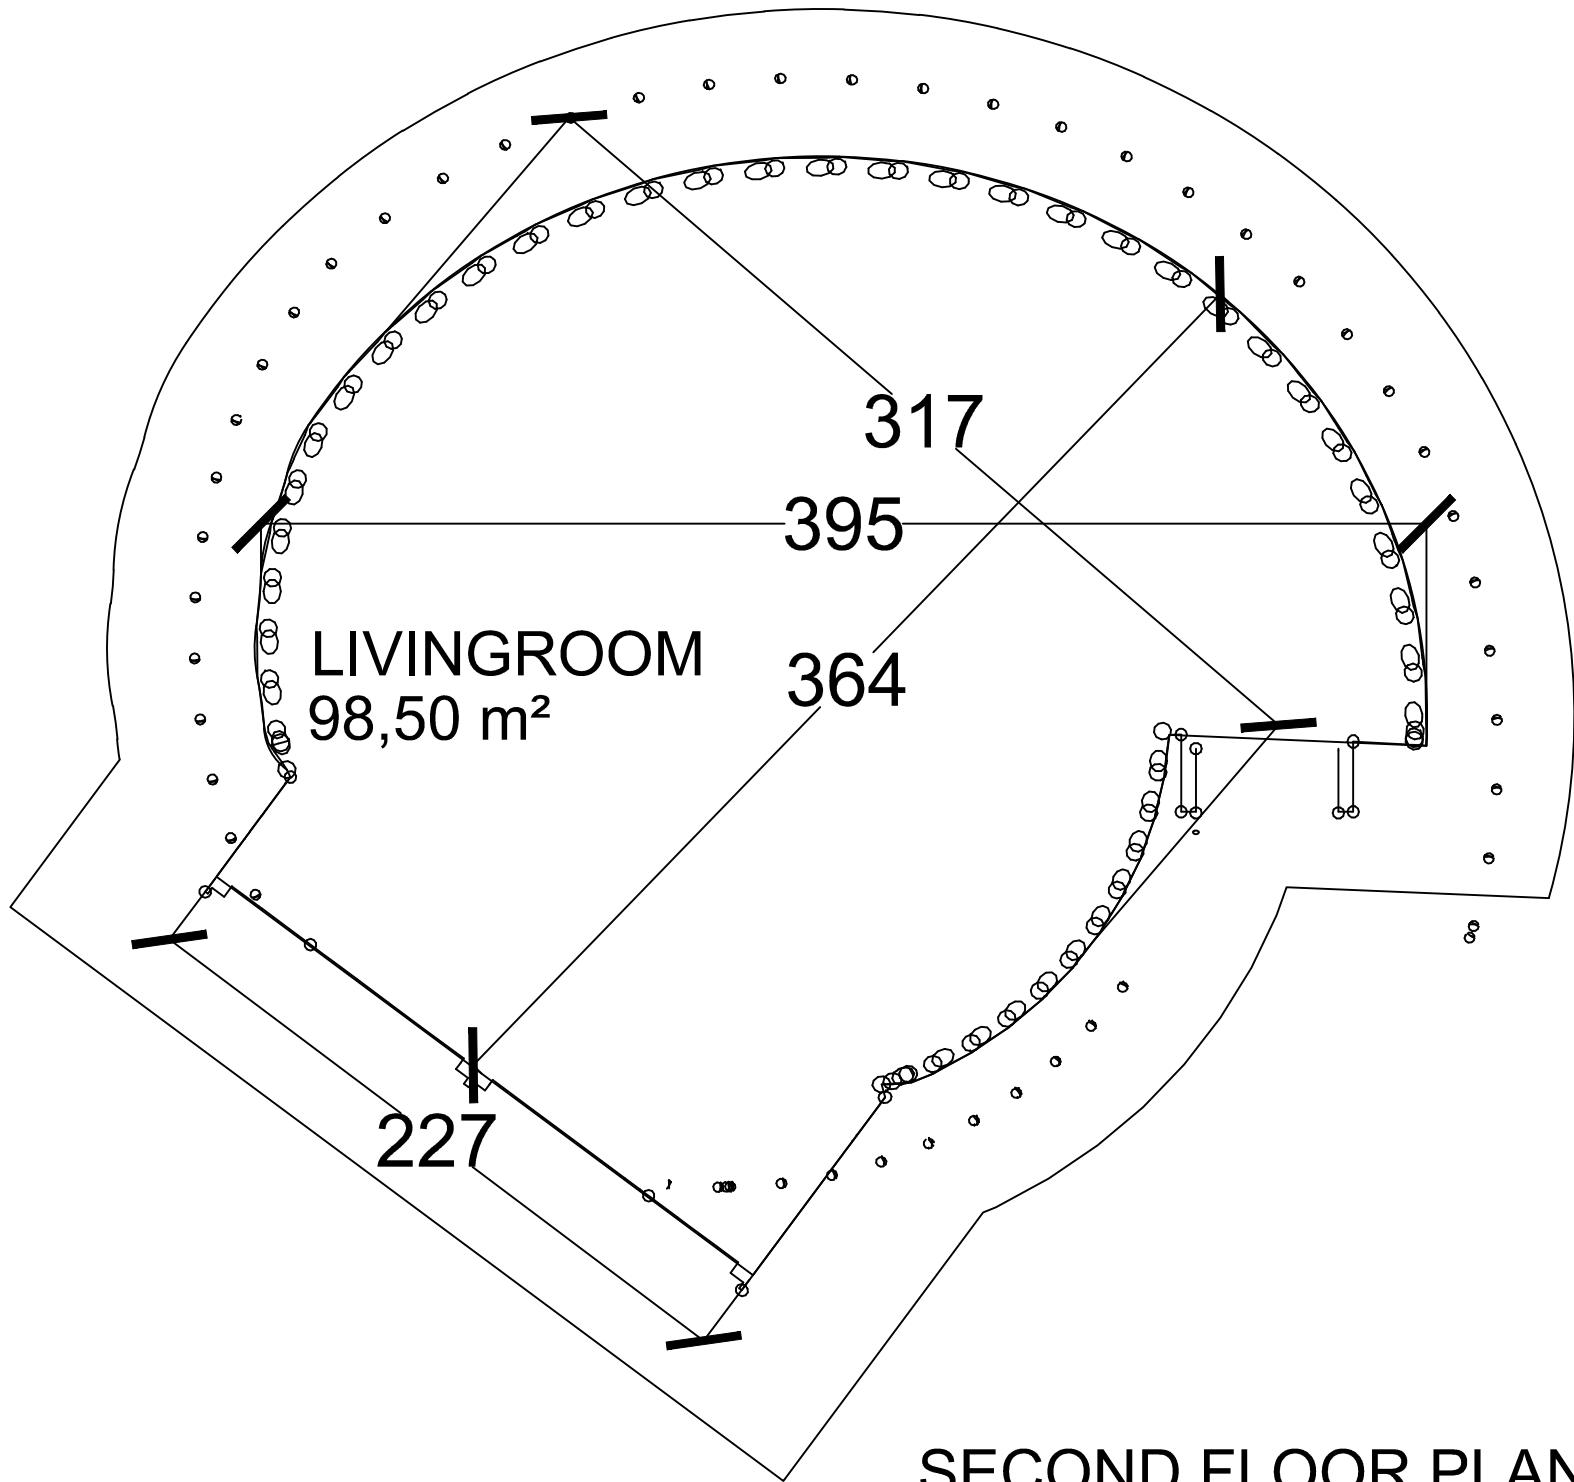

**ROOMY
DOMY**

Build your dream home

Pinnacle
(21 m 224,7 ft)

FIRST FLOOR PLAN

LIVINGROOM
98,50 m²

317

395

364

227

SECOND FLOOR PLAN

+7.55

LIVINGROOM

+4.00

BATHROOM

+2.55

±0.00

SECTION