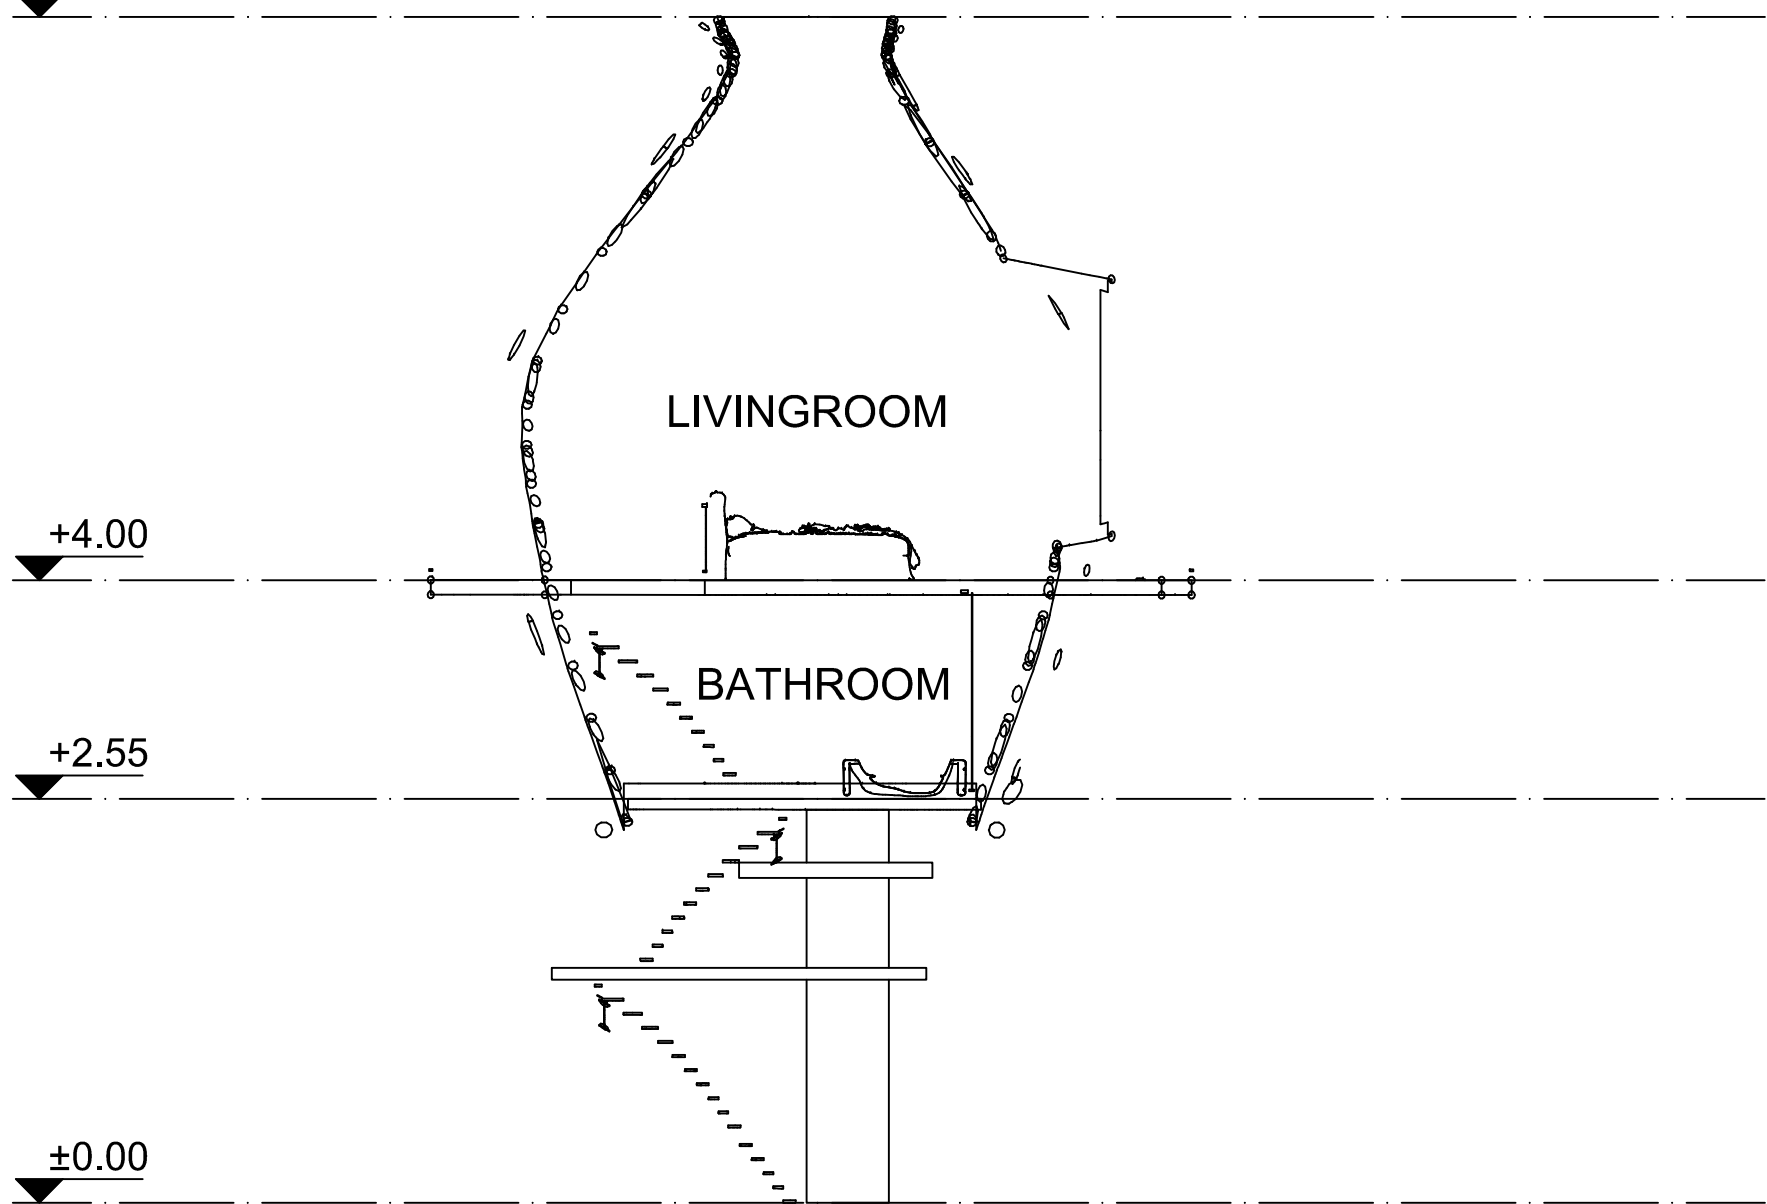

# ROOMY DOMY

Build your dream home

**Pinnacle**  
(21 m<sup>2</sup> – 224,7 ft<sup>2</sup>)

FIRST FLOOR PLAN

LIVINGROOM  
98,50 m<sup>2</sup>

317

395

364

227

SECOND FLOOR PLAN

+7.55

+4.00

+2.55

±0.00

SECTION