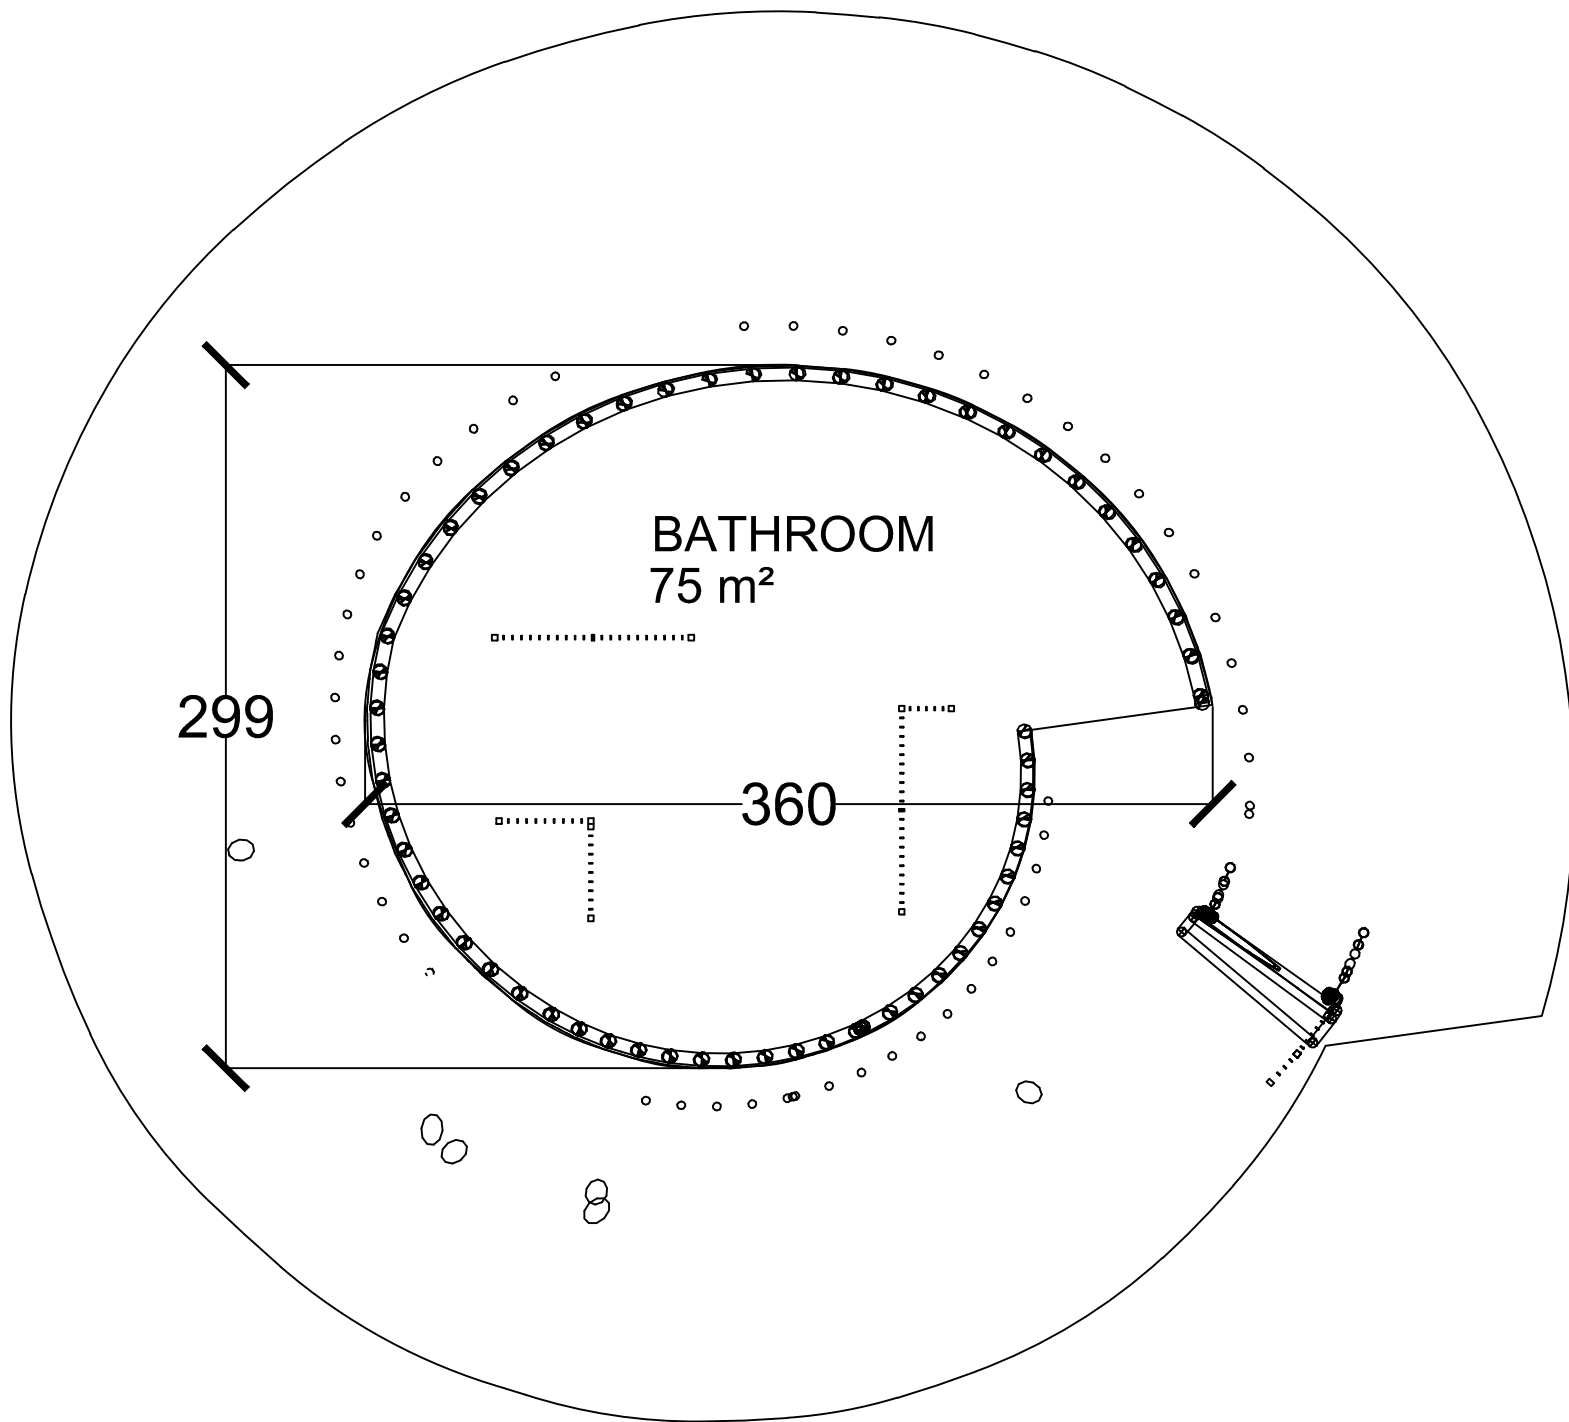

**ROOMY
DOMY**

Build your dream home

Pinnacle
(21 m 224,7 ft)

FIRST FLOOR PLAN

LIVINGROOM
98,50 m²

317

395

364

227

SECOND FLOOR PLAN

+7.55

LIVINGROOM

+4.00

BATHROOM

+2.55

±0.00

SECTION