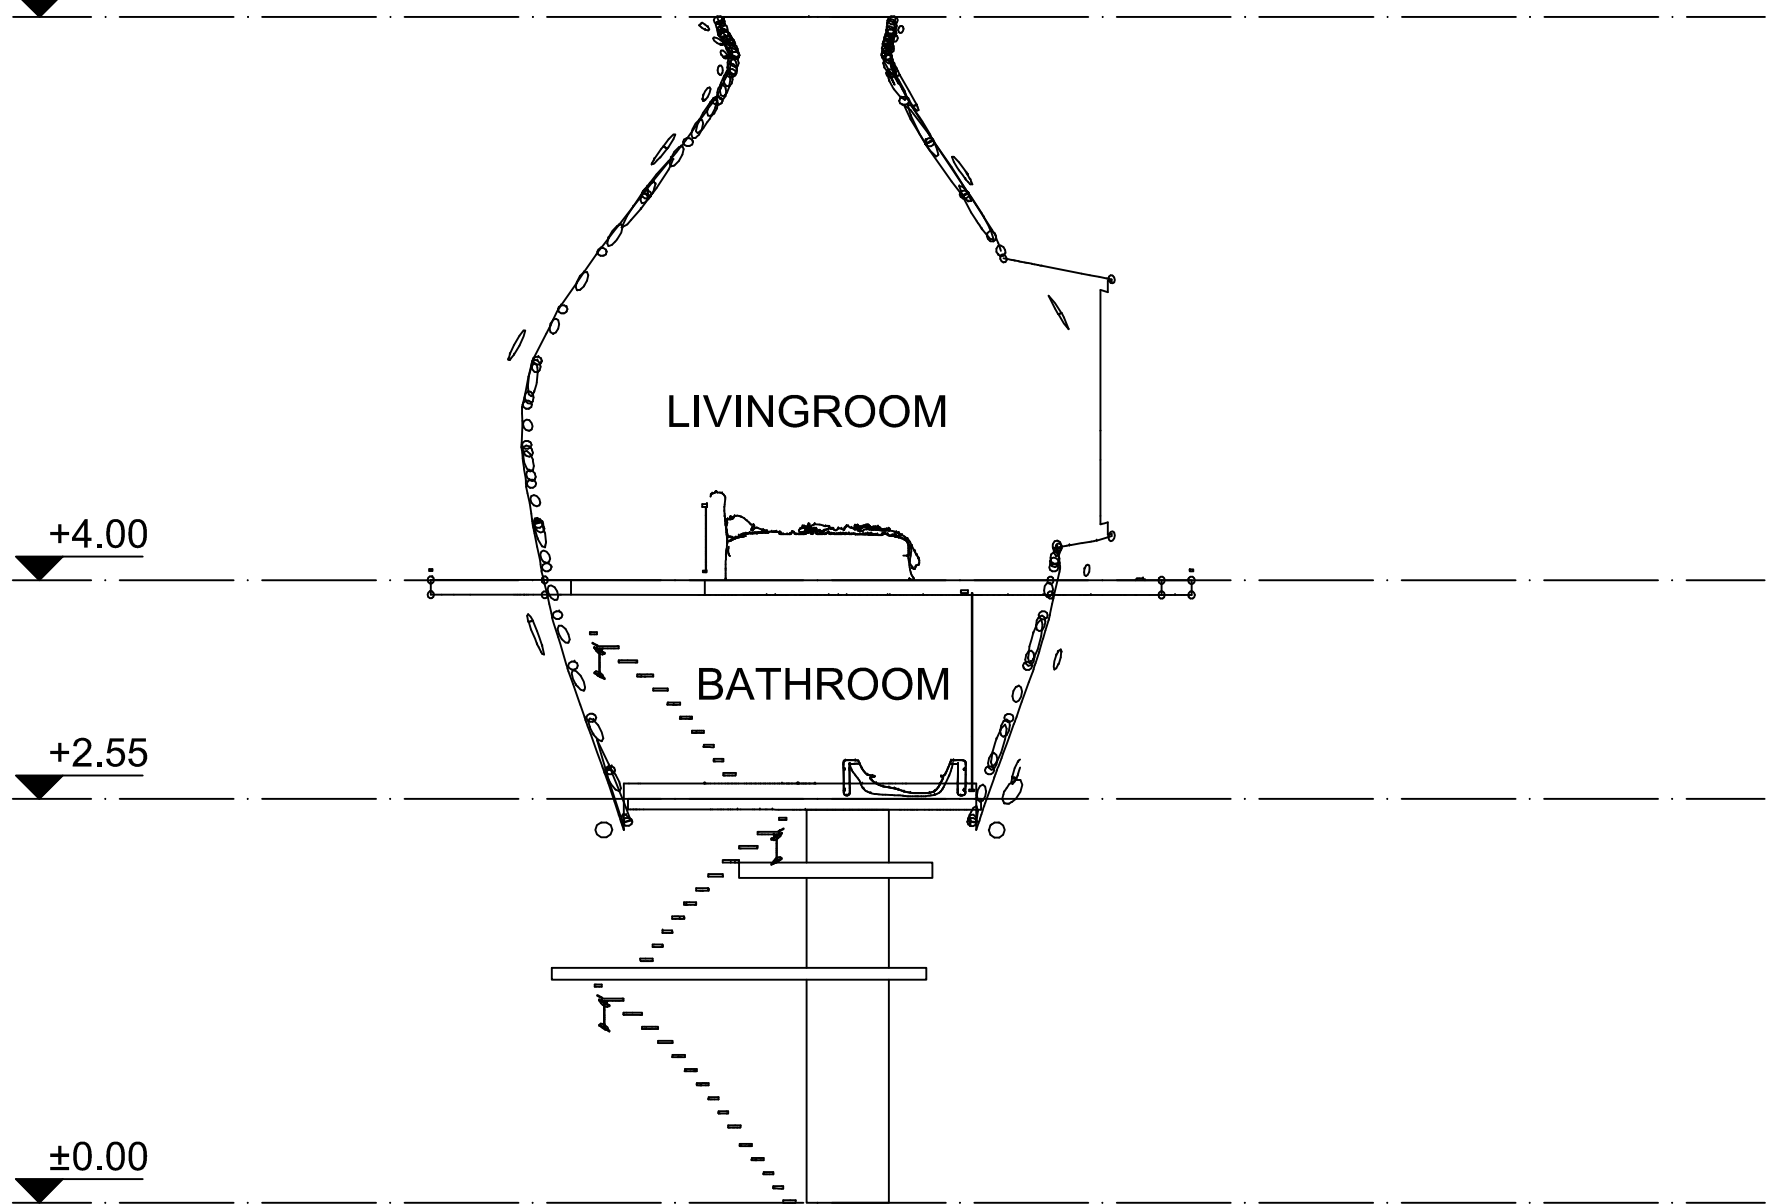

**ROOMY
DOMY**

Build your dream home

Pinnacle
(21 m 224,7 ft)

FIRST FLOOR PLAN

LIVINGROOM
98,50 m²

317

395

364

227

SECOND FLOOR PLAN

+7.55

LIVINGROOM

+4.00

BATHROOM

+2.55

±0.00

SECTION