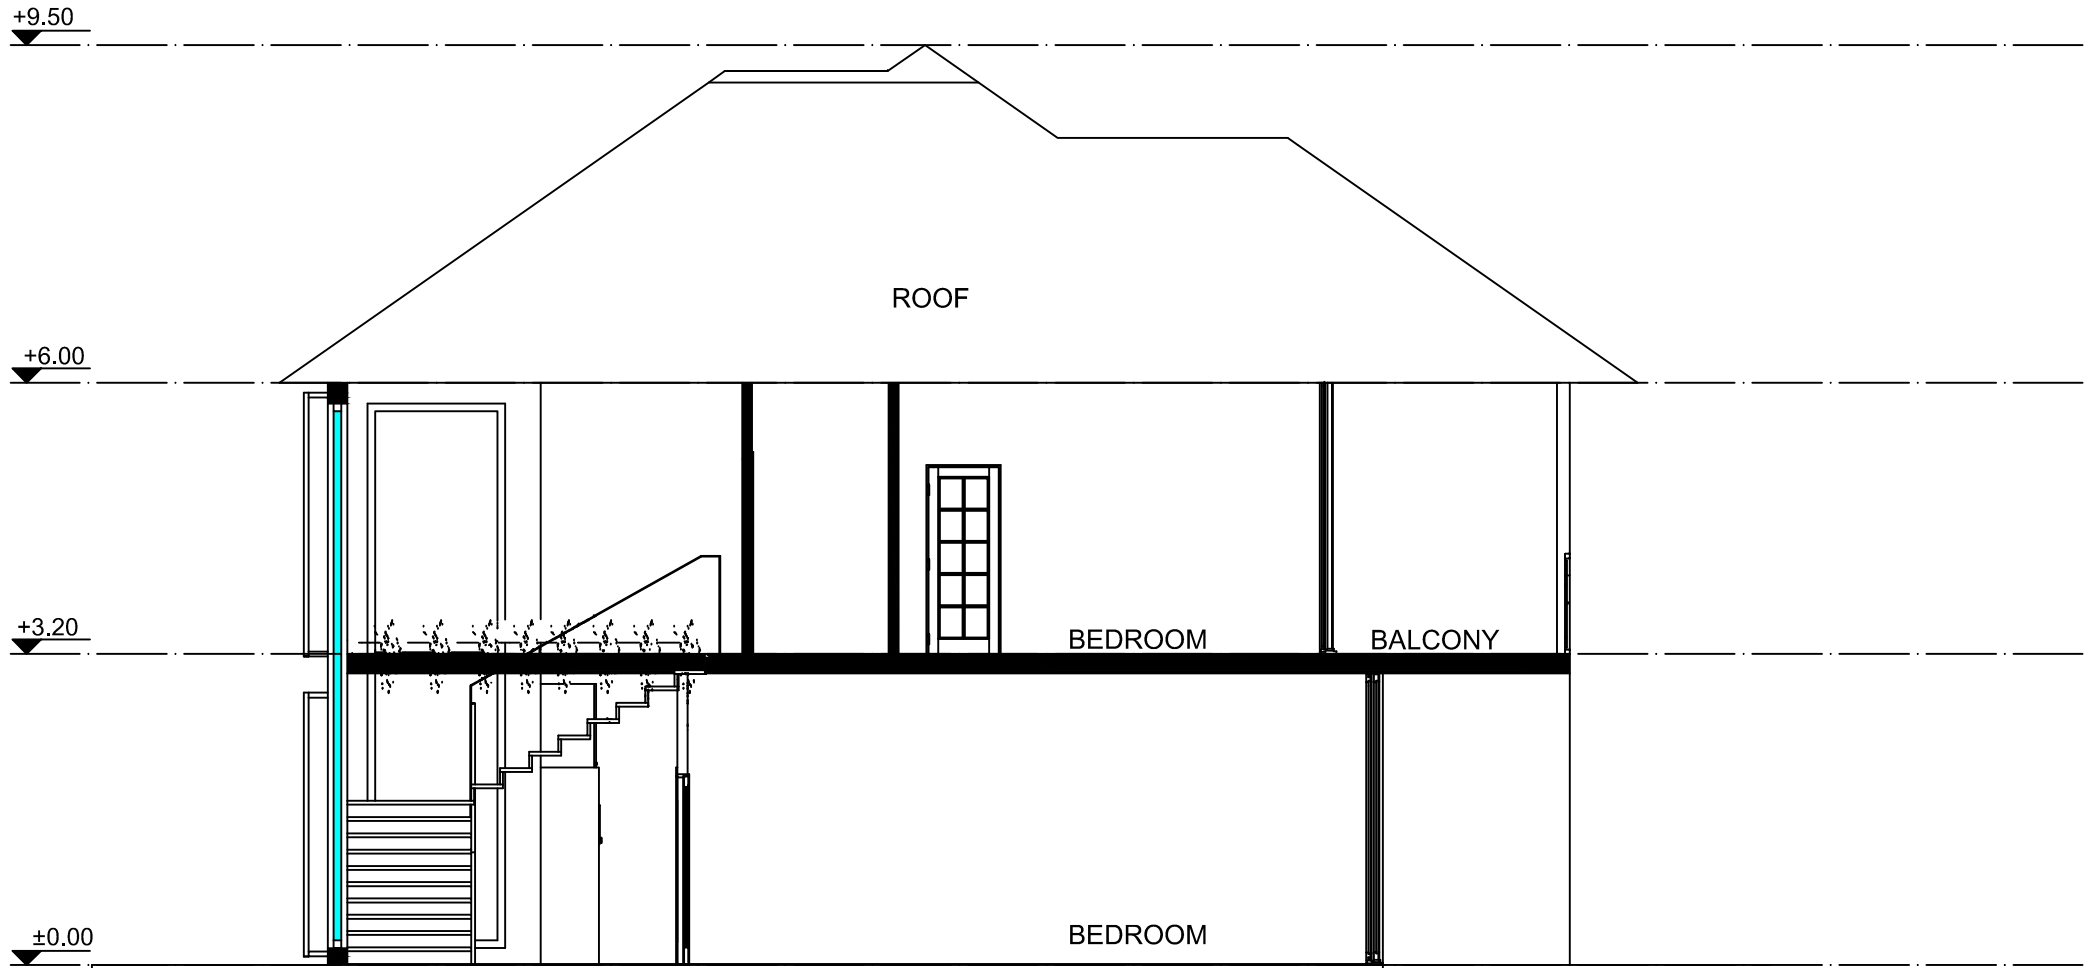

ROOMY DOMY

Build your dream home

Smyrna
(221m² – 2378 ft²)

SECOND FLOOR PLAN

SECTION I-I

SECTION II-II

SECTION III-III