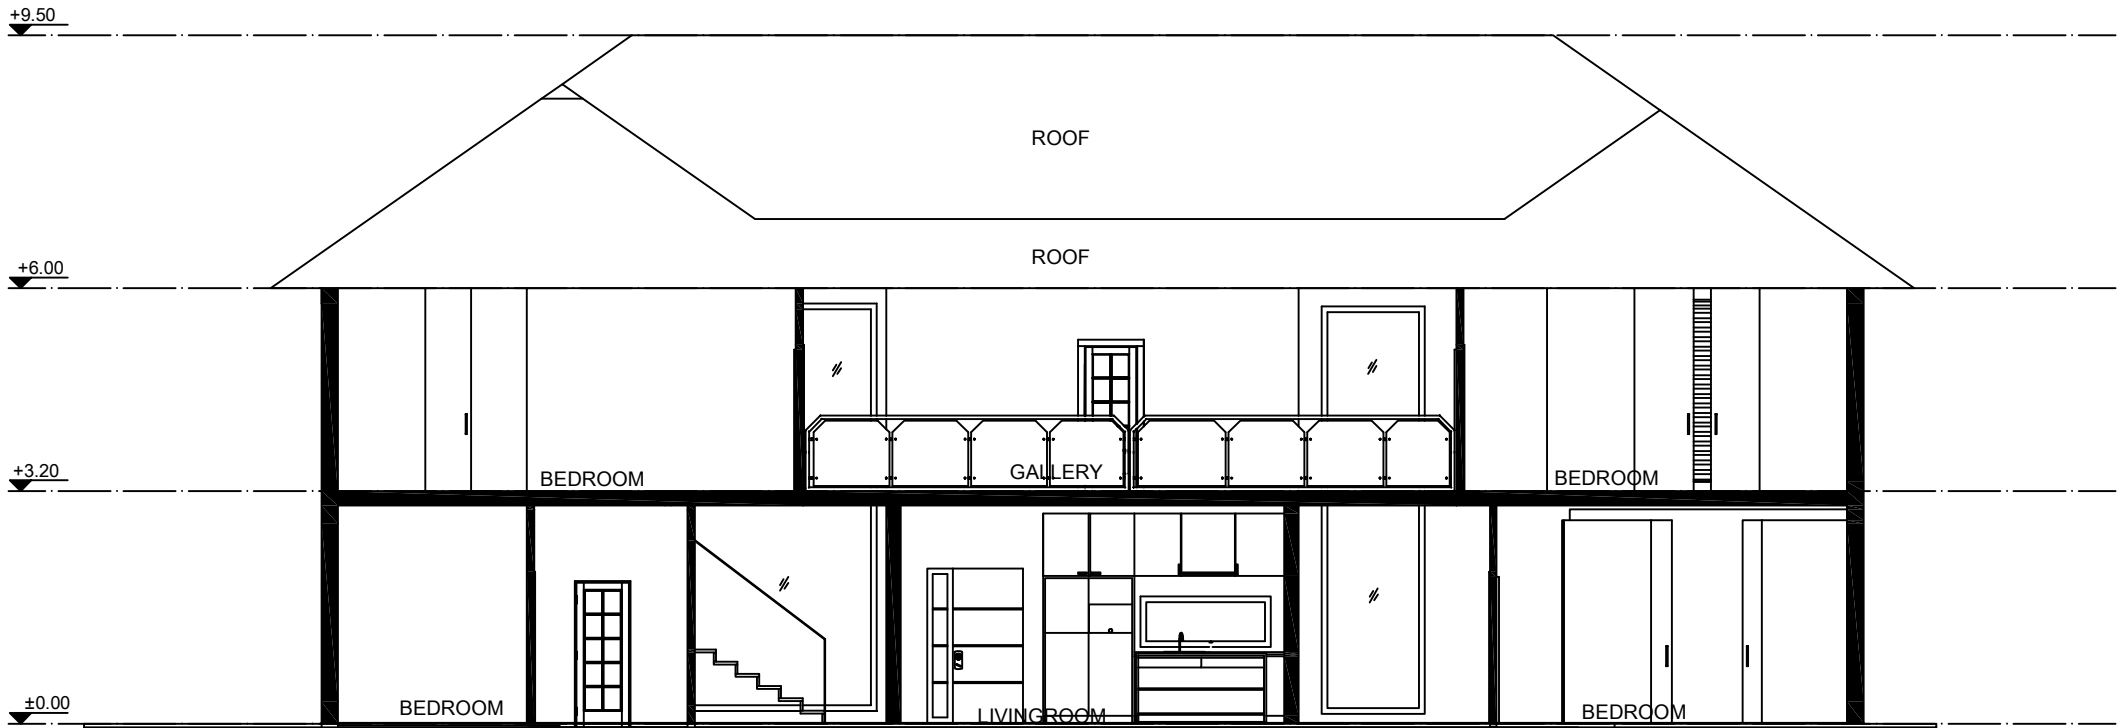

ROOMY DOMY

Build your dream home

Smyrna
(221m² – 2378 ft²)

SECOND FLOOR PLAN

SECTION I-I

SECTION II-II

SECTION III-III