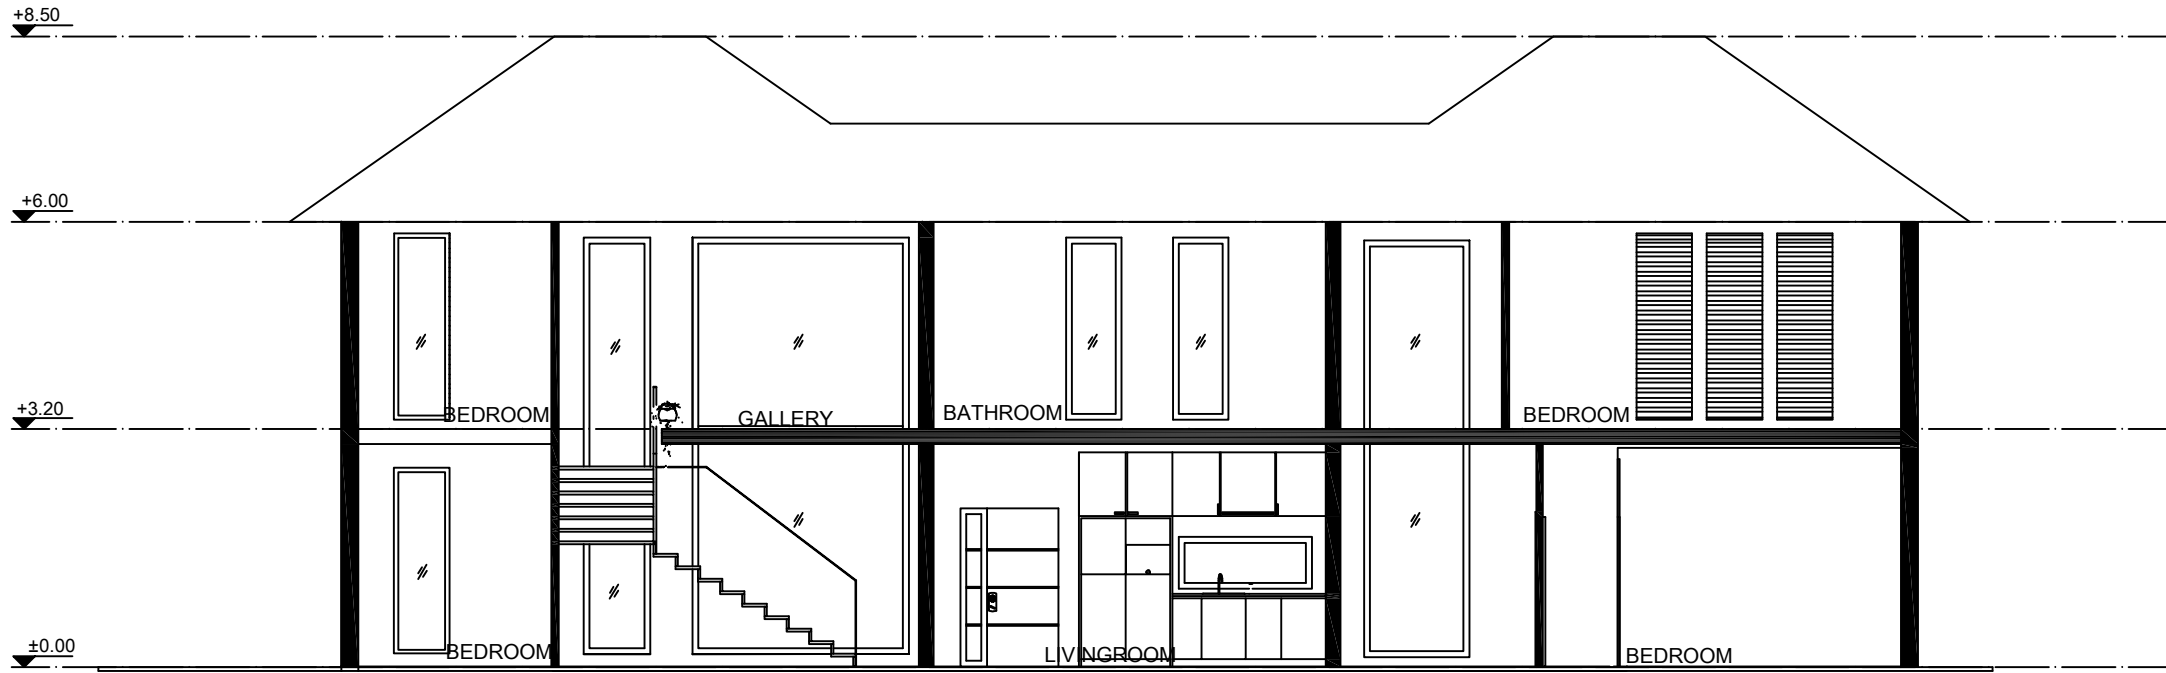

ROOMY DOMY

Build your dream home

Smyrna
(221m² – 2378 ft²)

SECOND FLOOR PLAN

SECTION I-I

SECTION II-II

SECTION III-III