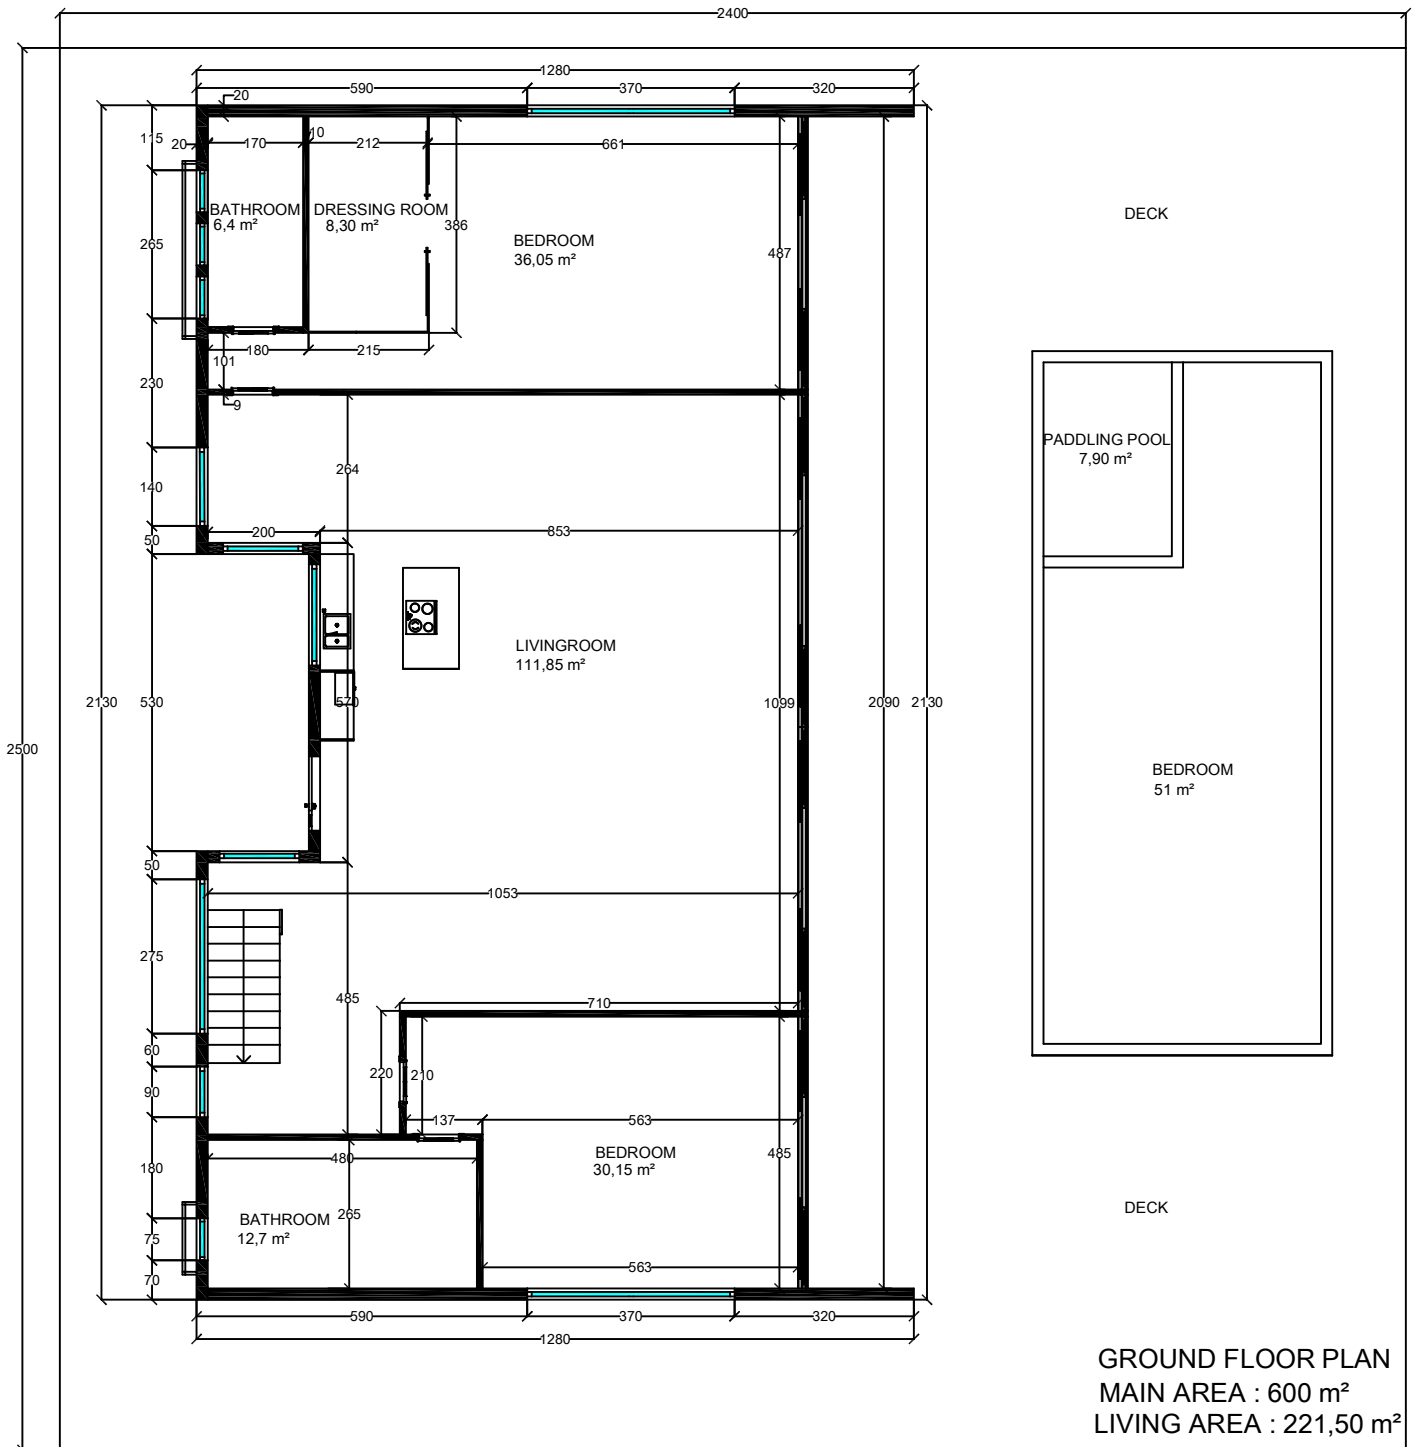

ROOMY DOMY

Build your dream home

Smyrna
(221m² – 2378 ft²)

SECOND FLOOR PLAN

SECTION I-I

SECTION II-II

SECTION III-III