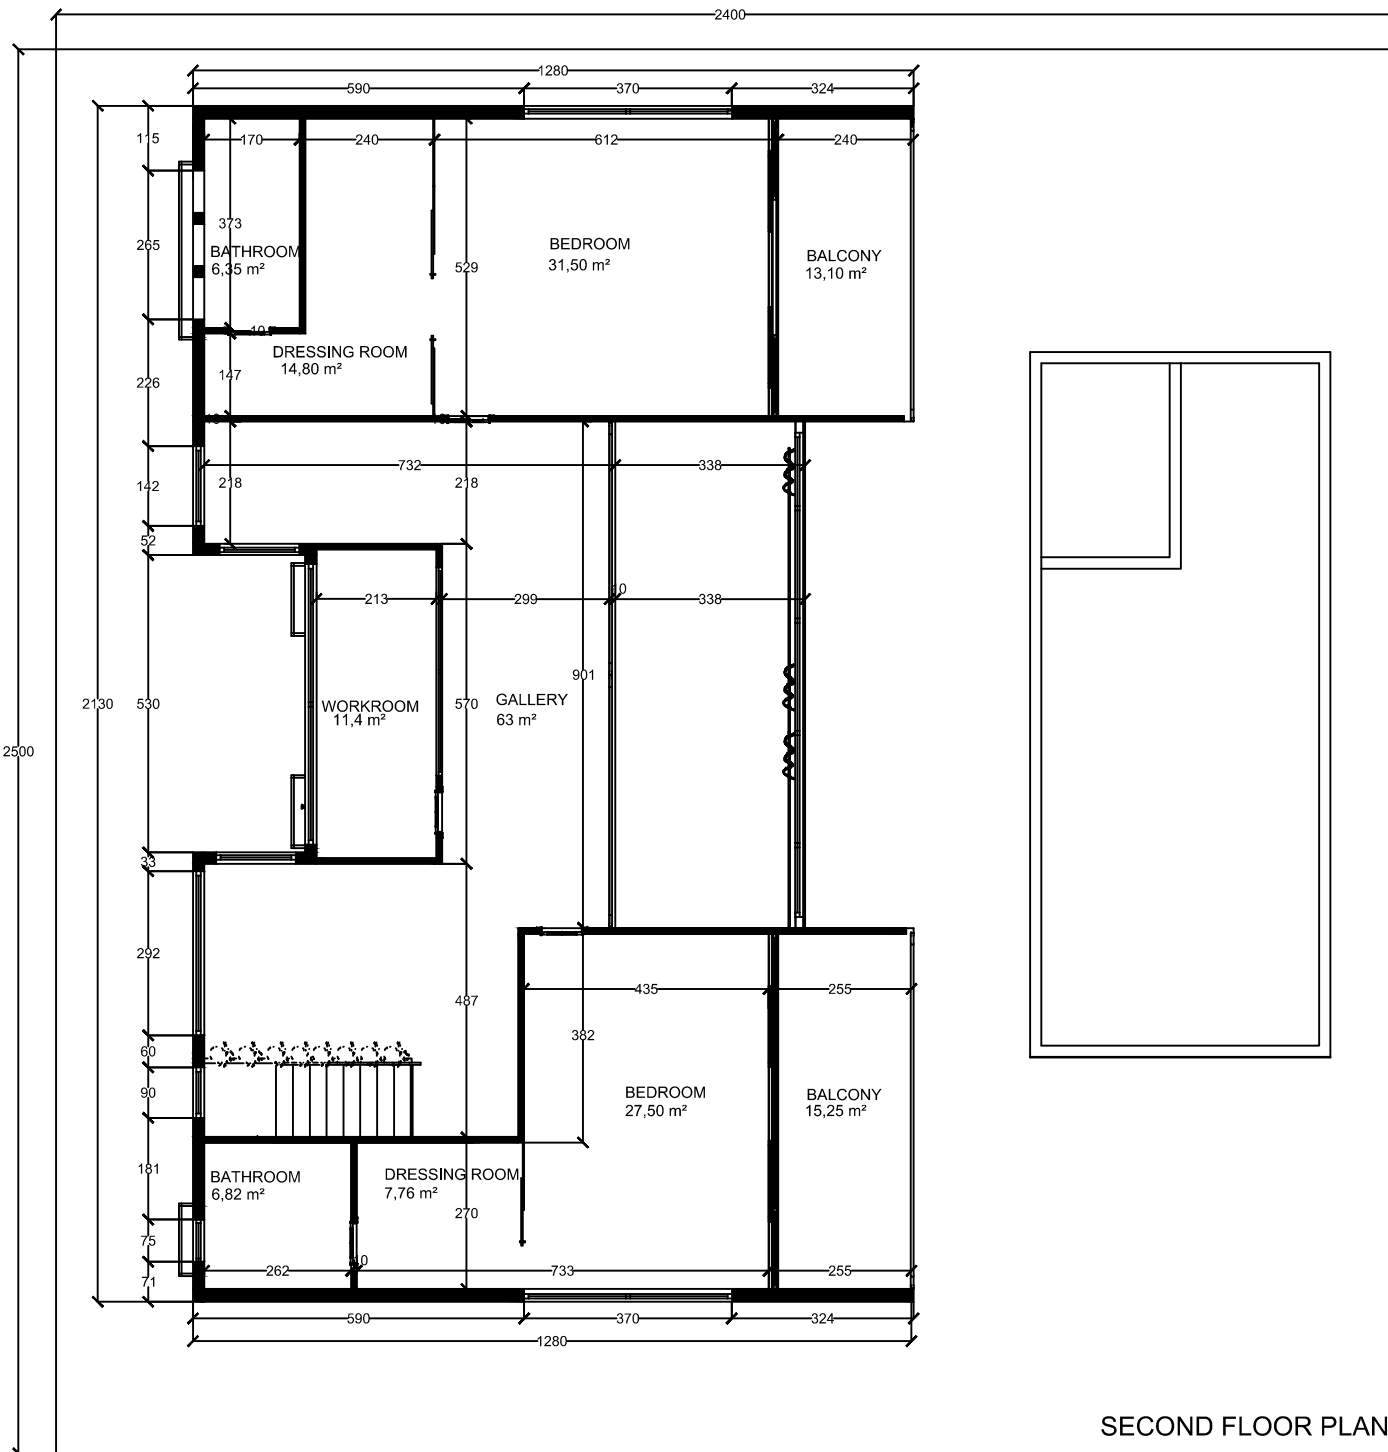

ROOMY DOMY

Build your dream home

Smyrna
(221m² – 2378 ft²)

SECOND FLOOR PLAN

SECTION I-I

SECTION II-II

SECTION III-III