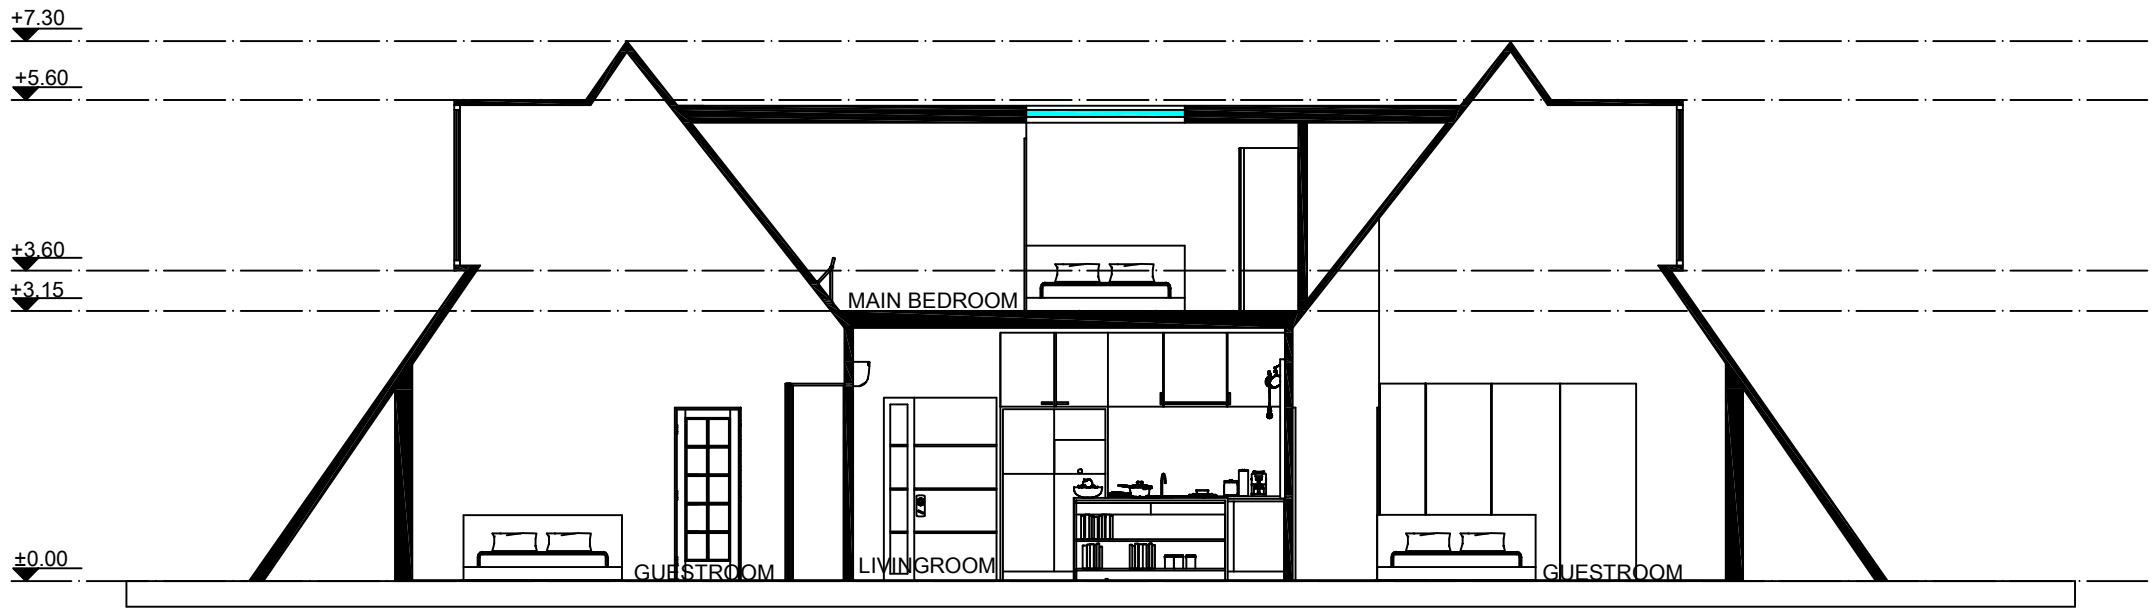

ROOMY DOMY

Build your dream home

Talia

(100m² – 1076.39 ft²)

MAIN AREA : 475,6 m²
 LIVING AREA : 108,8 m²

1. FLOOR PLAN

SECTION I-I

+7.30

+5.60

+3.15

±0.00

ROOF

MAIN BEDROOM

LIVINGROOM

POOL

SECTION II-II