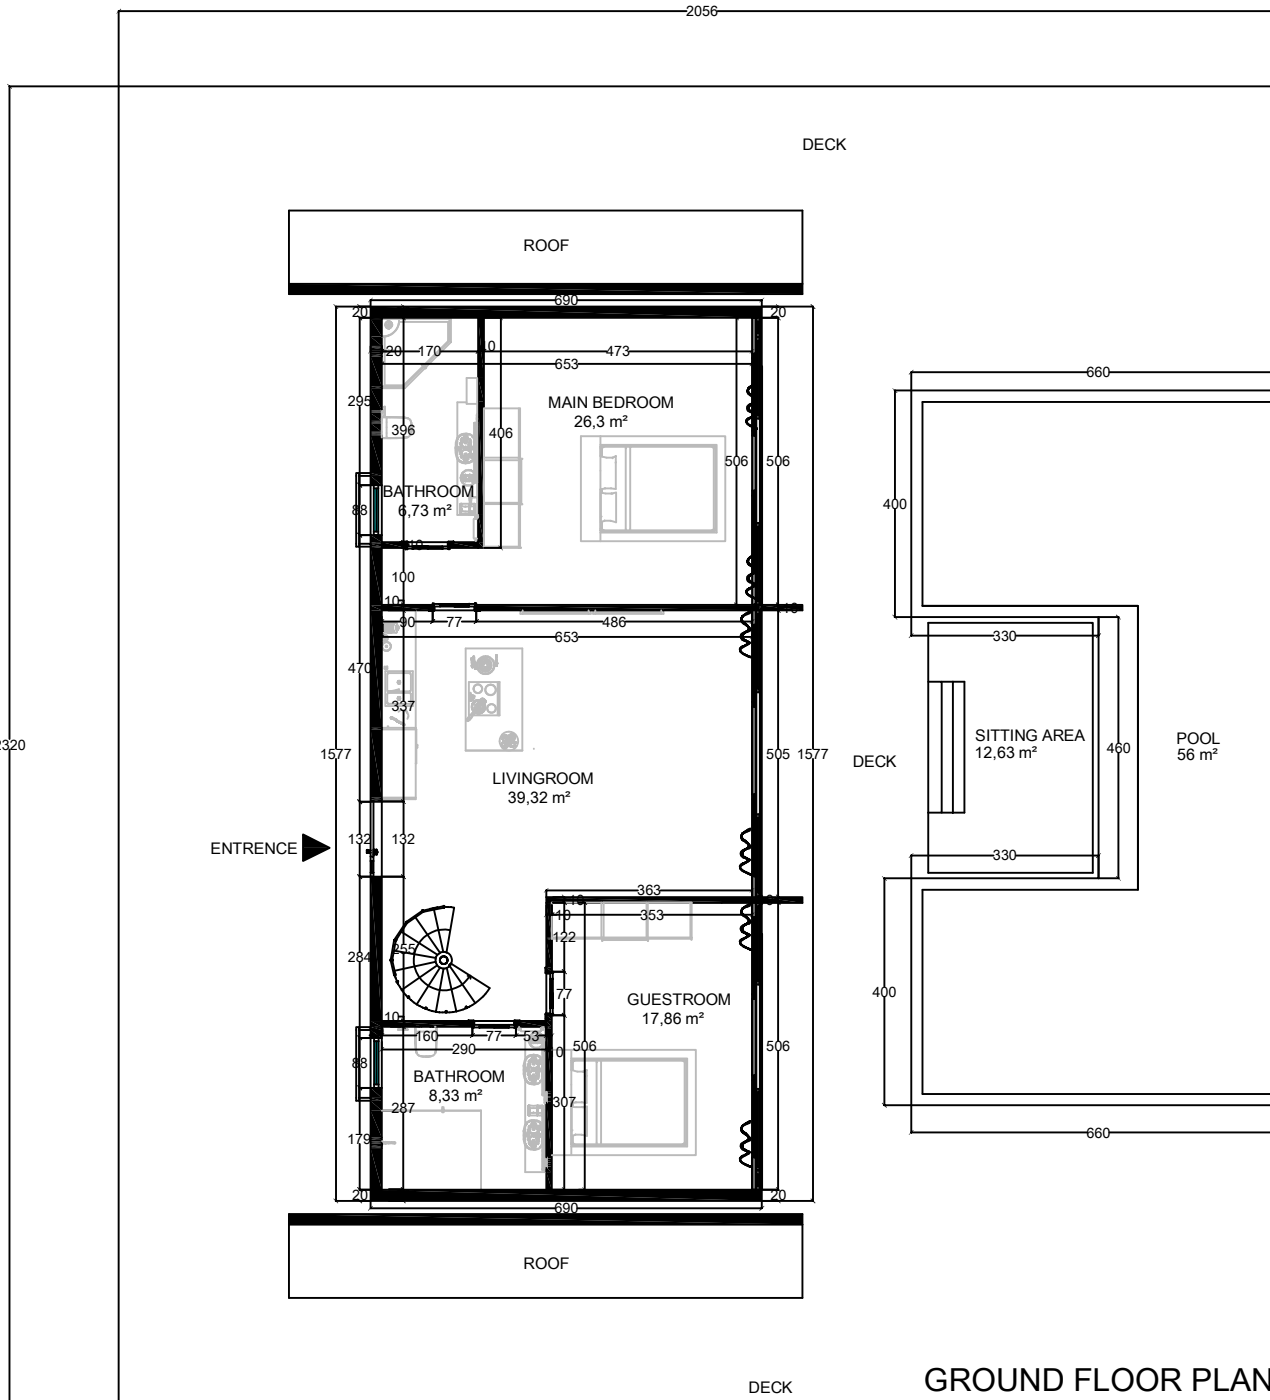

ROOMY DOMY

Build your dream home

Talia

(100m² – 1076.39 ft²)

MAIN AREA : 475,6 m²
 LIVING AREA : 108,8 m²

1. FLOOR PLAN

SECTION I-I

+7.30

+5.60

+3.15

±0.00

ROOF

MAIN BEDROOM

LIVINGROOM

POOL

SECTION II-II