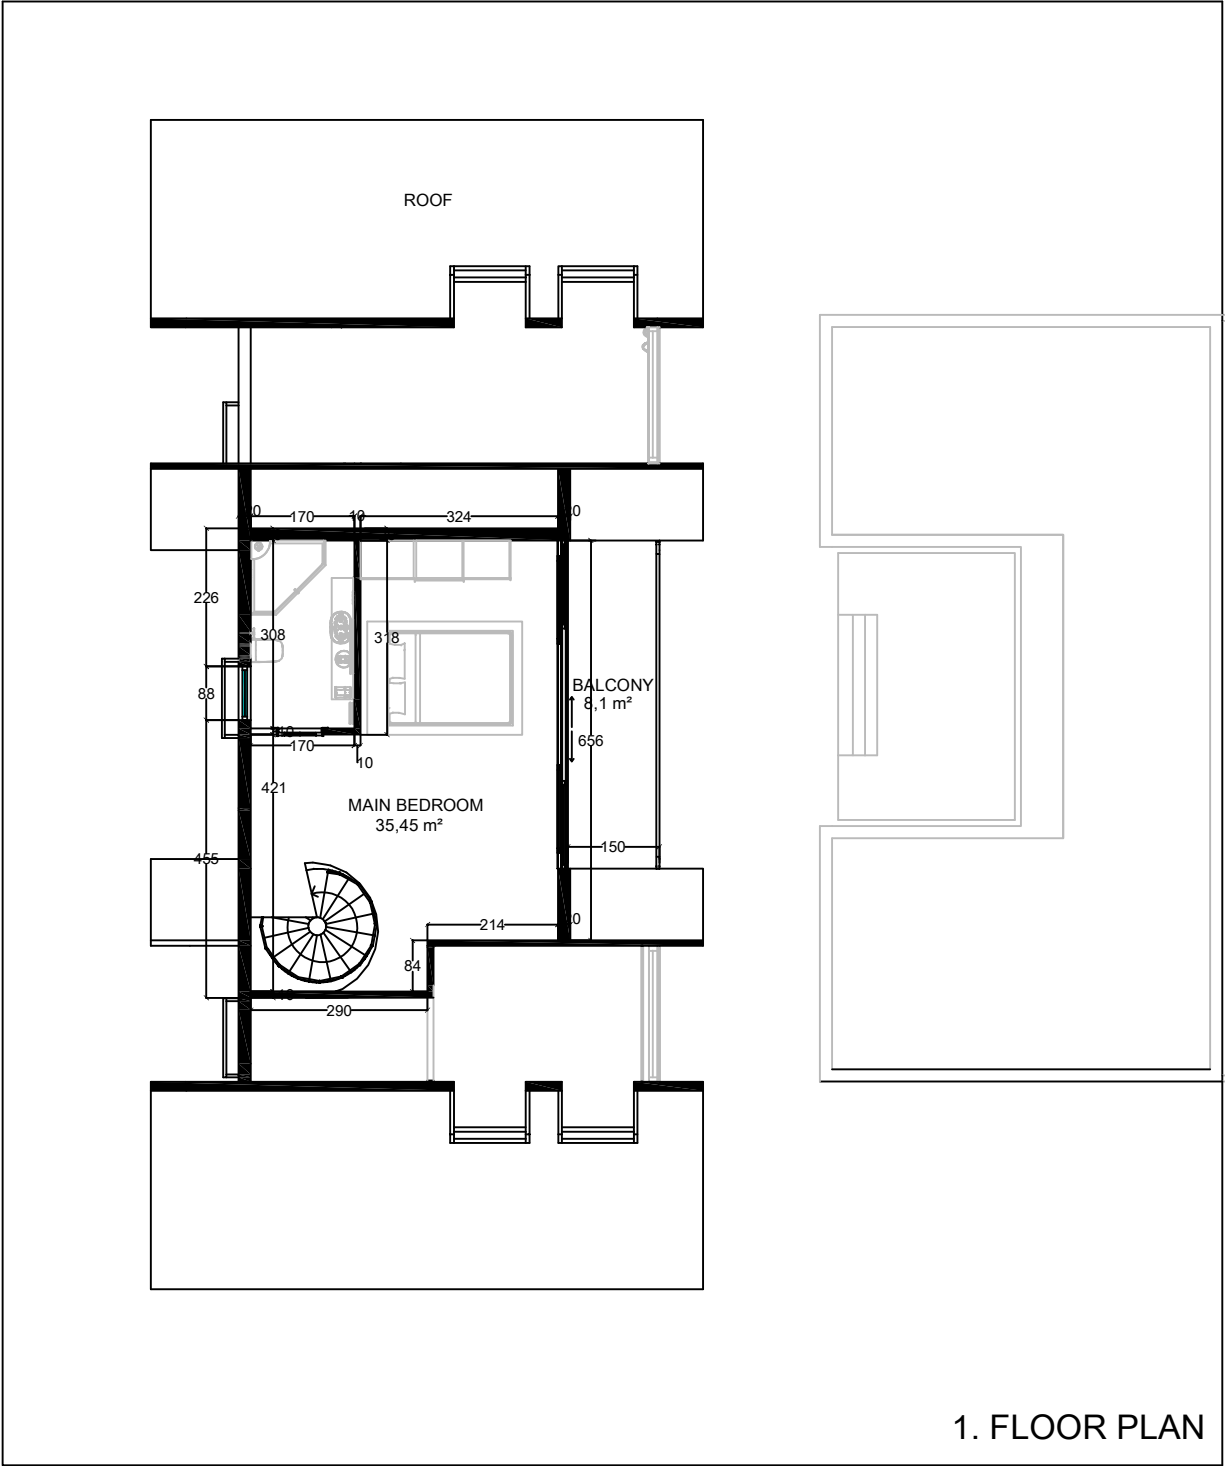

ROOMY DOMY

Build your dream home

Talia

(100m² – 1076.39 ft²)

MAIN AREA : 475,6 m²
 LIVING AREA : 108,8 m²

1. FLOOR PLAN

SECTION I-I

+7.30

+5.60

+3.15

±0.00

ROOF

MAIN BEDROOM

LIVINGROOM

POOL

SECTION II-II