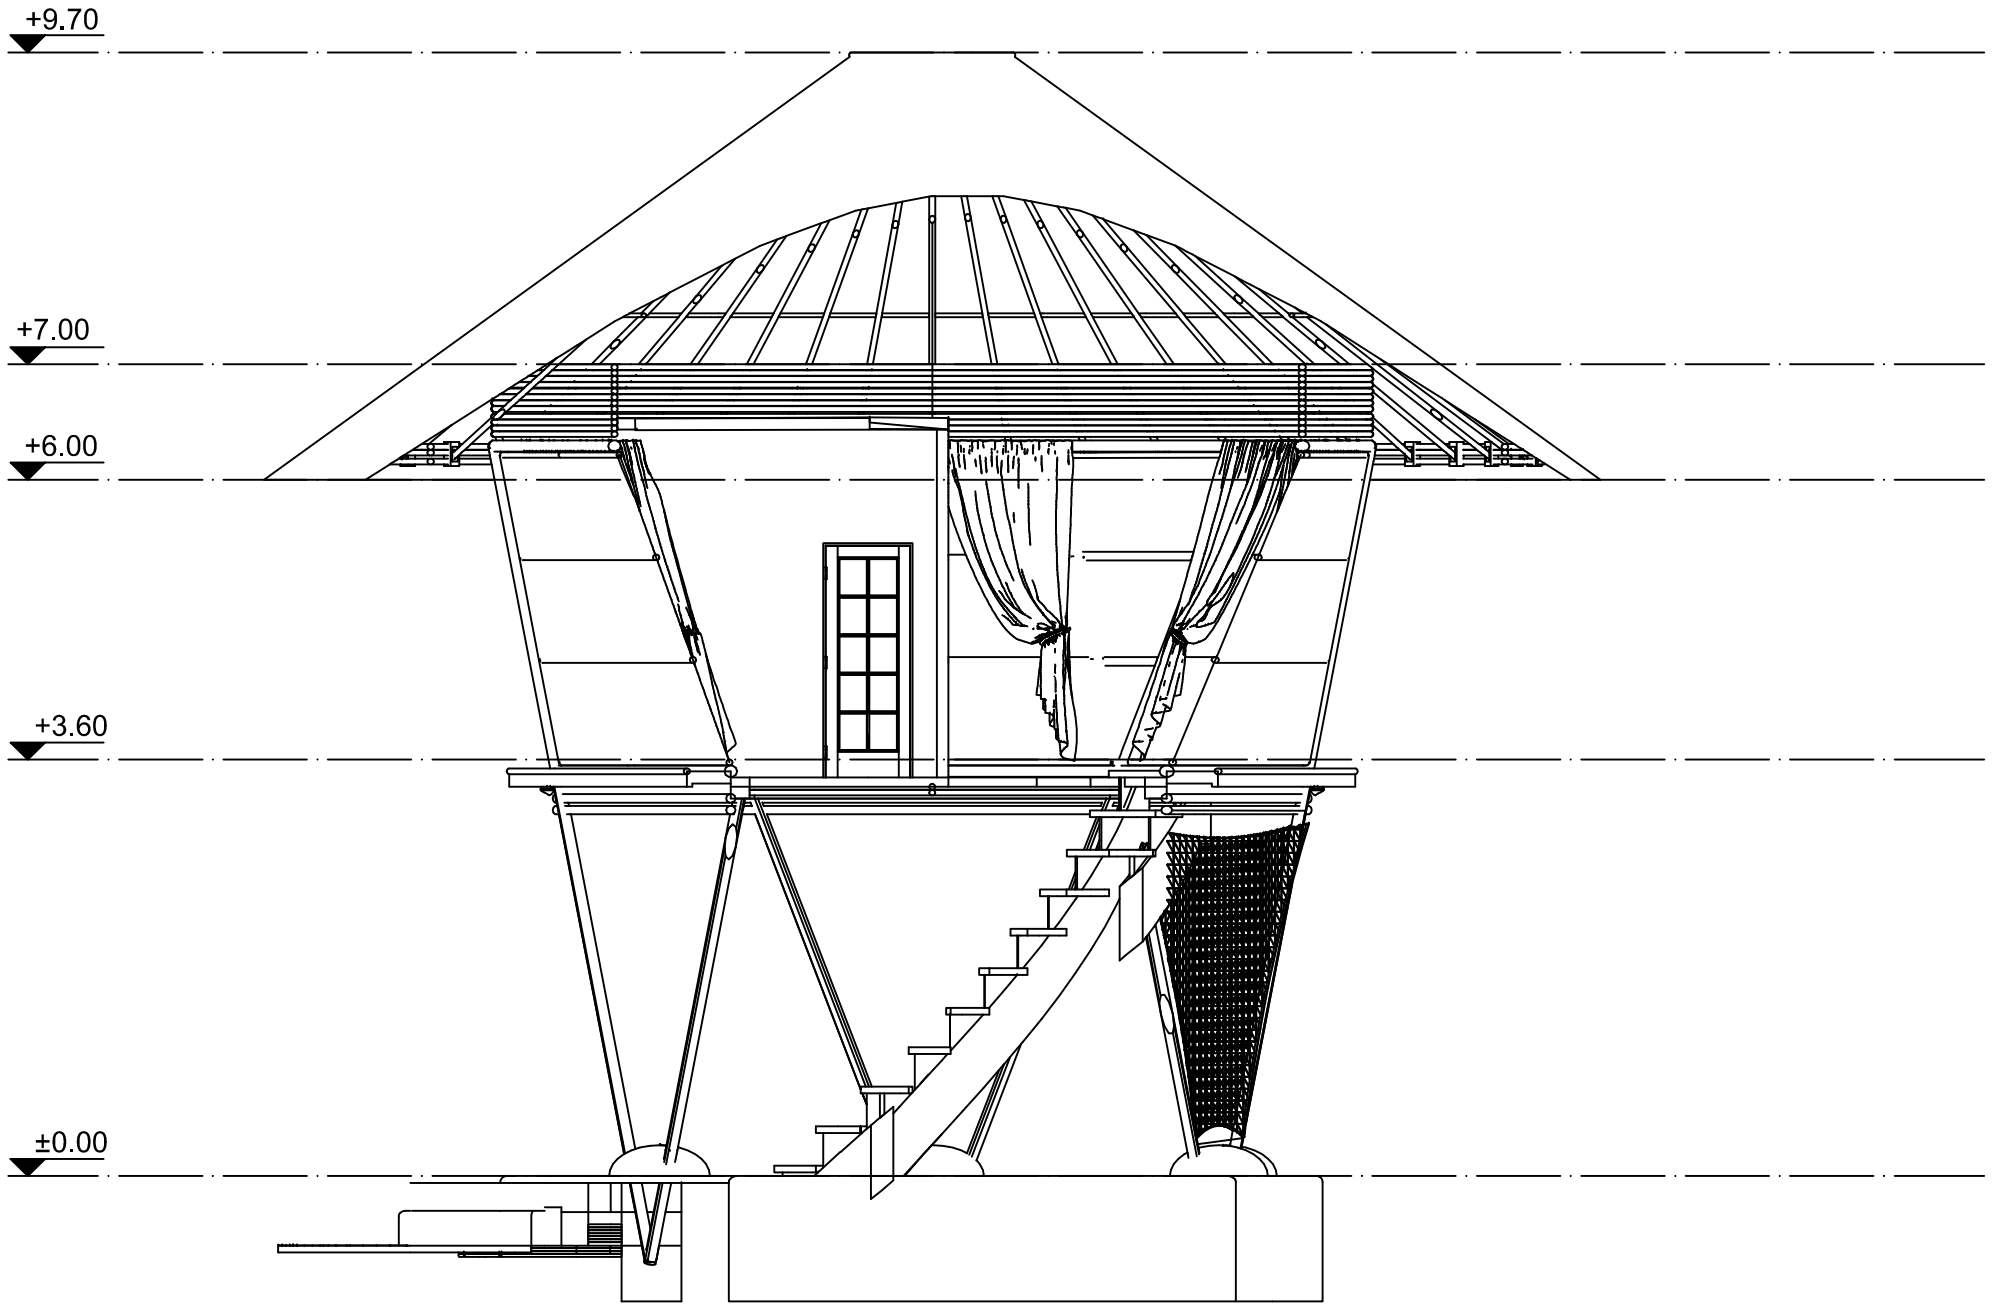

# ROOMY DOMY

Build your dream home

**Taurus**  
(45 m<sup>2</sup> – 481,5 ft<sup>2</sup>)

FLOOR PLAN

SECTION I-I

SECTION II-II