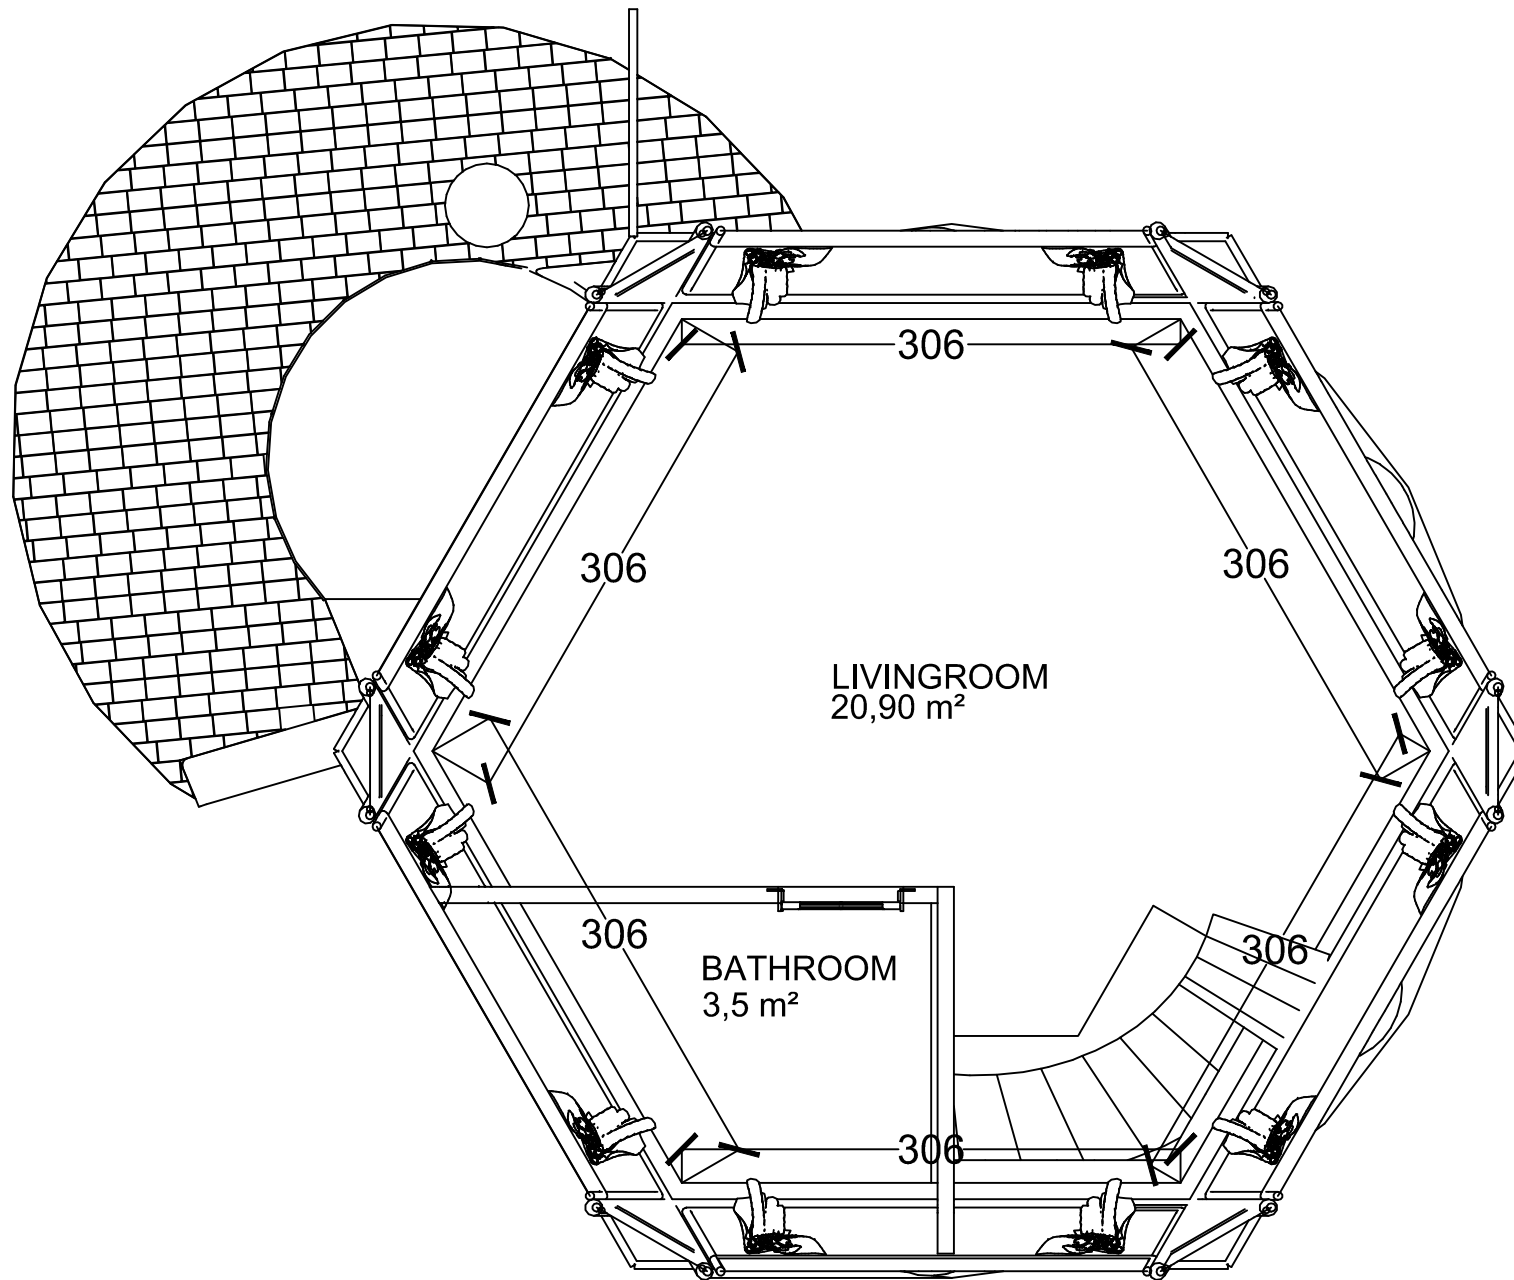

# ROOMY DOMY

Build your dream home

**Taurus**  
(45 m<sup>2</sup> – 481,5 ft<sup>2</sup>)

FLOOR PLAN

SECTION I-I

SECTION II-II