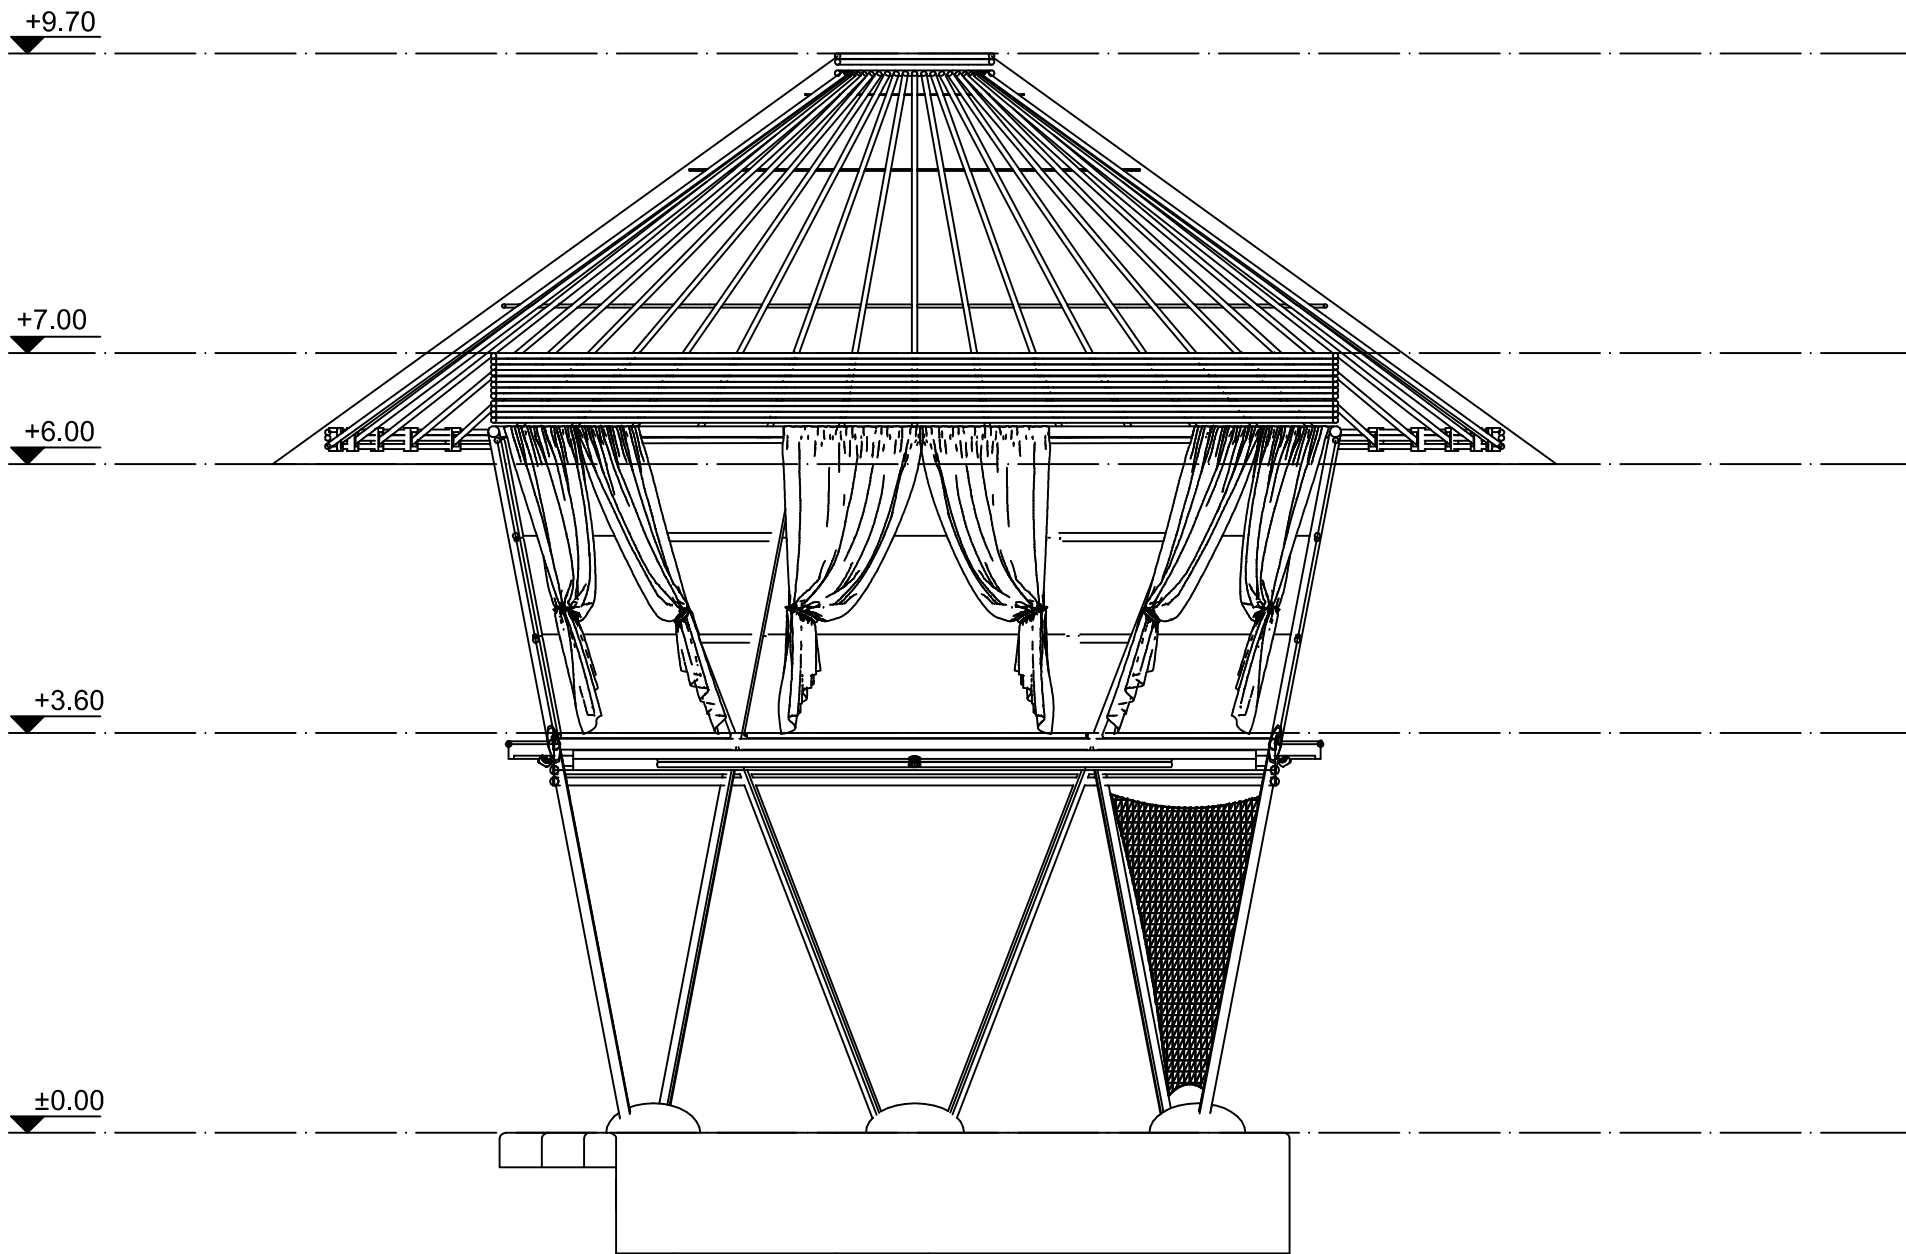

# ROOMY DOMY

Build your dream home

**Taurus**  
(45 m<sup>2</sup> – 481,5 ft<sup>2</sup>)

FLOOR PLAN

SECTION I-I

SECTION II-II