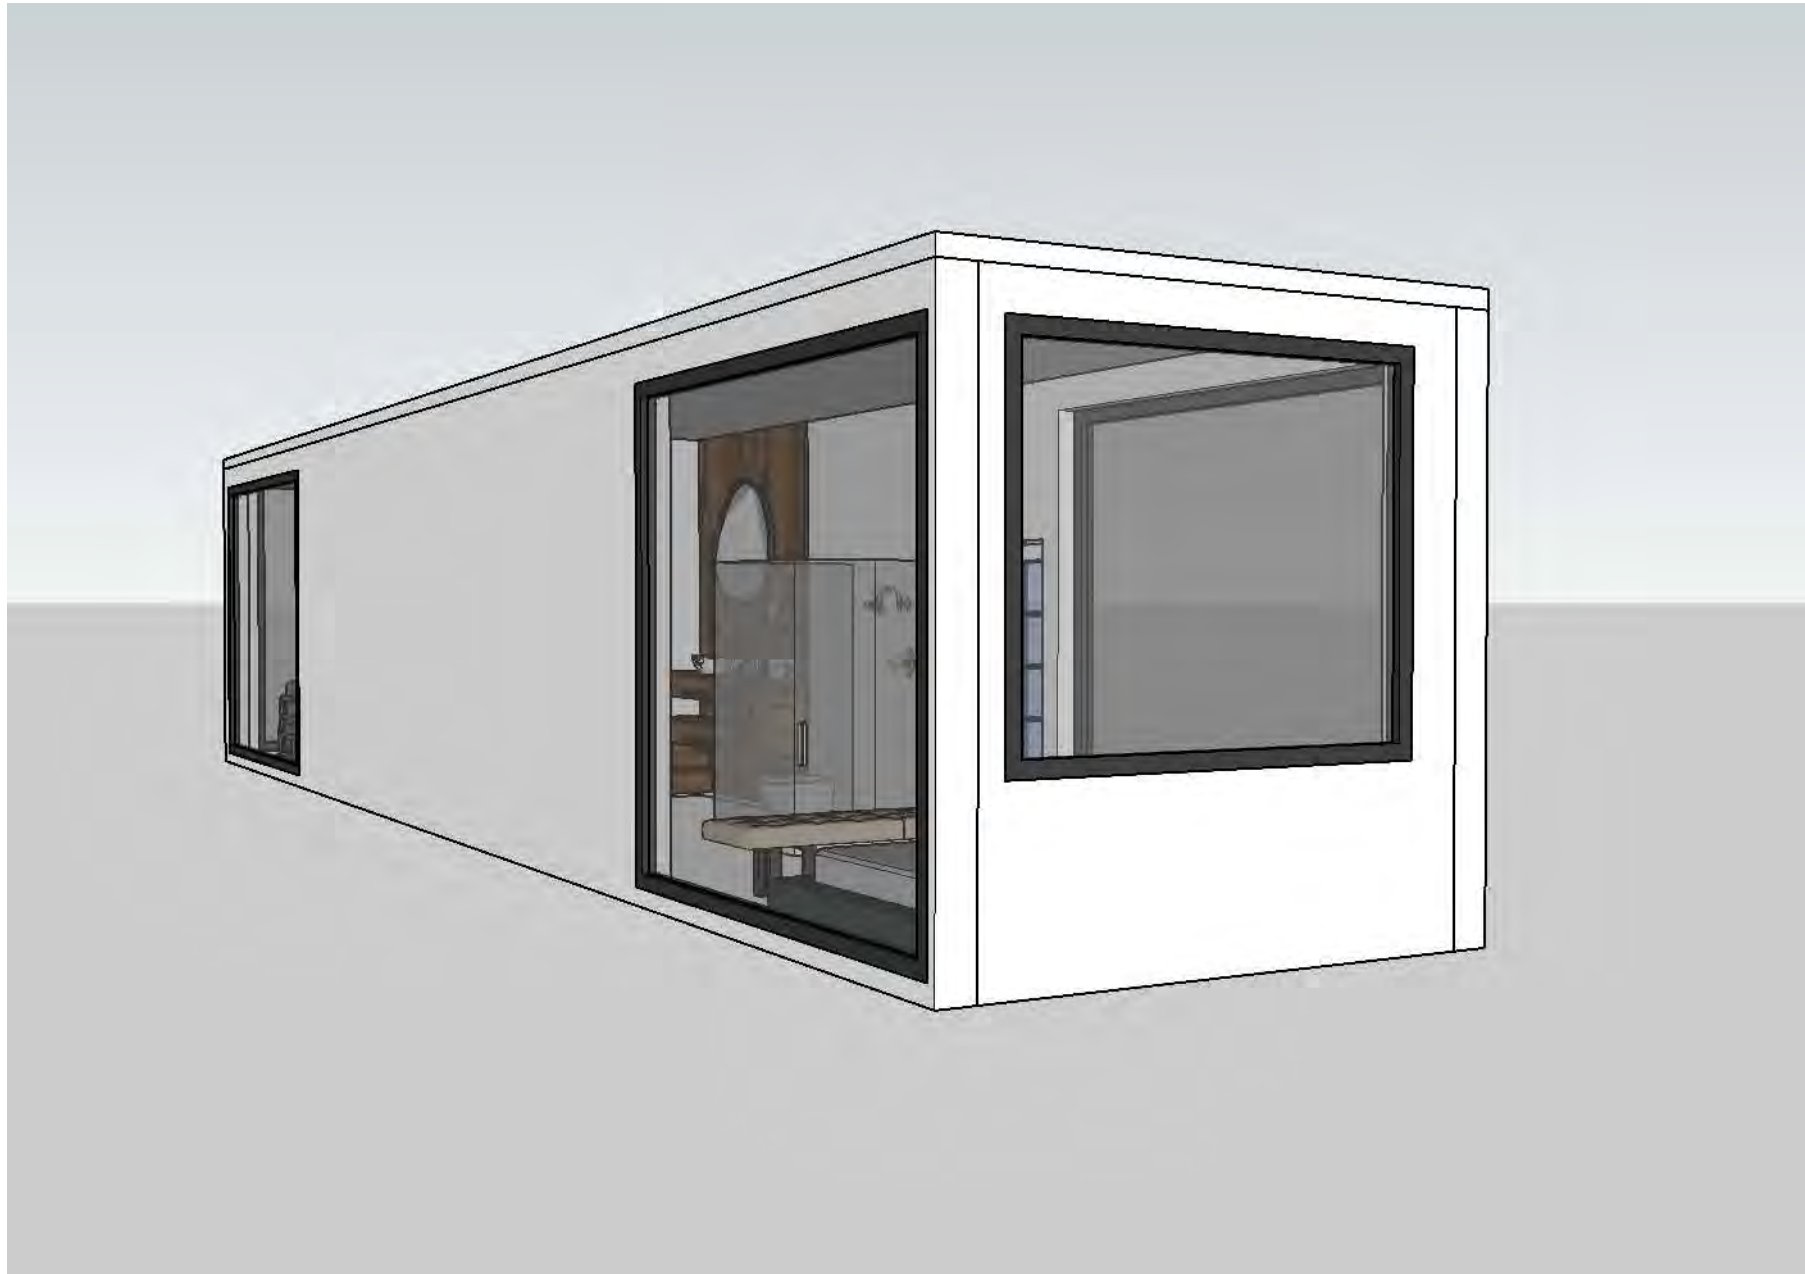

ROOMY DOMY

Build your dream home

Atlas
(44 m² – 473 ft²)

PLAN
 AREA : 43,8 m²

+3.10

±0.00

SECTION II-II

+3.10