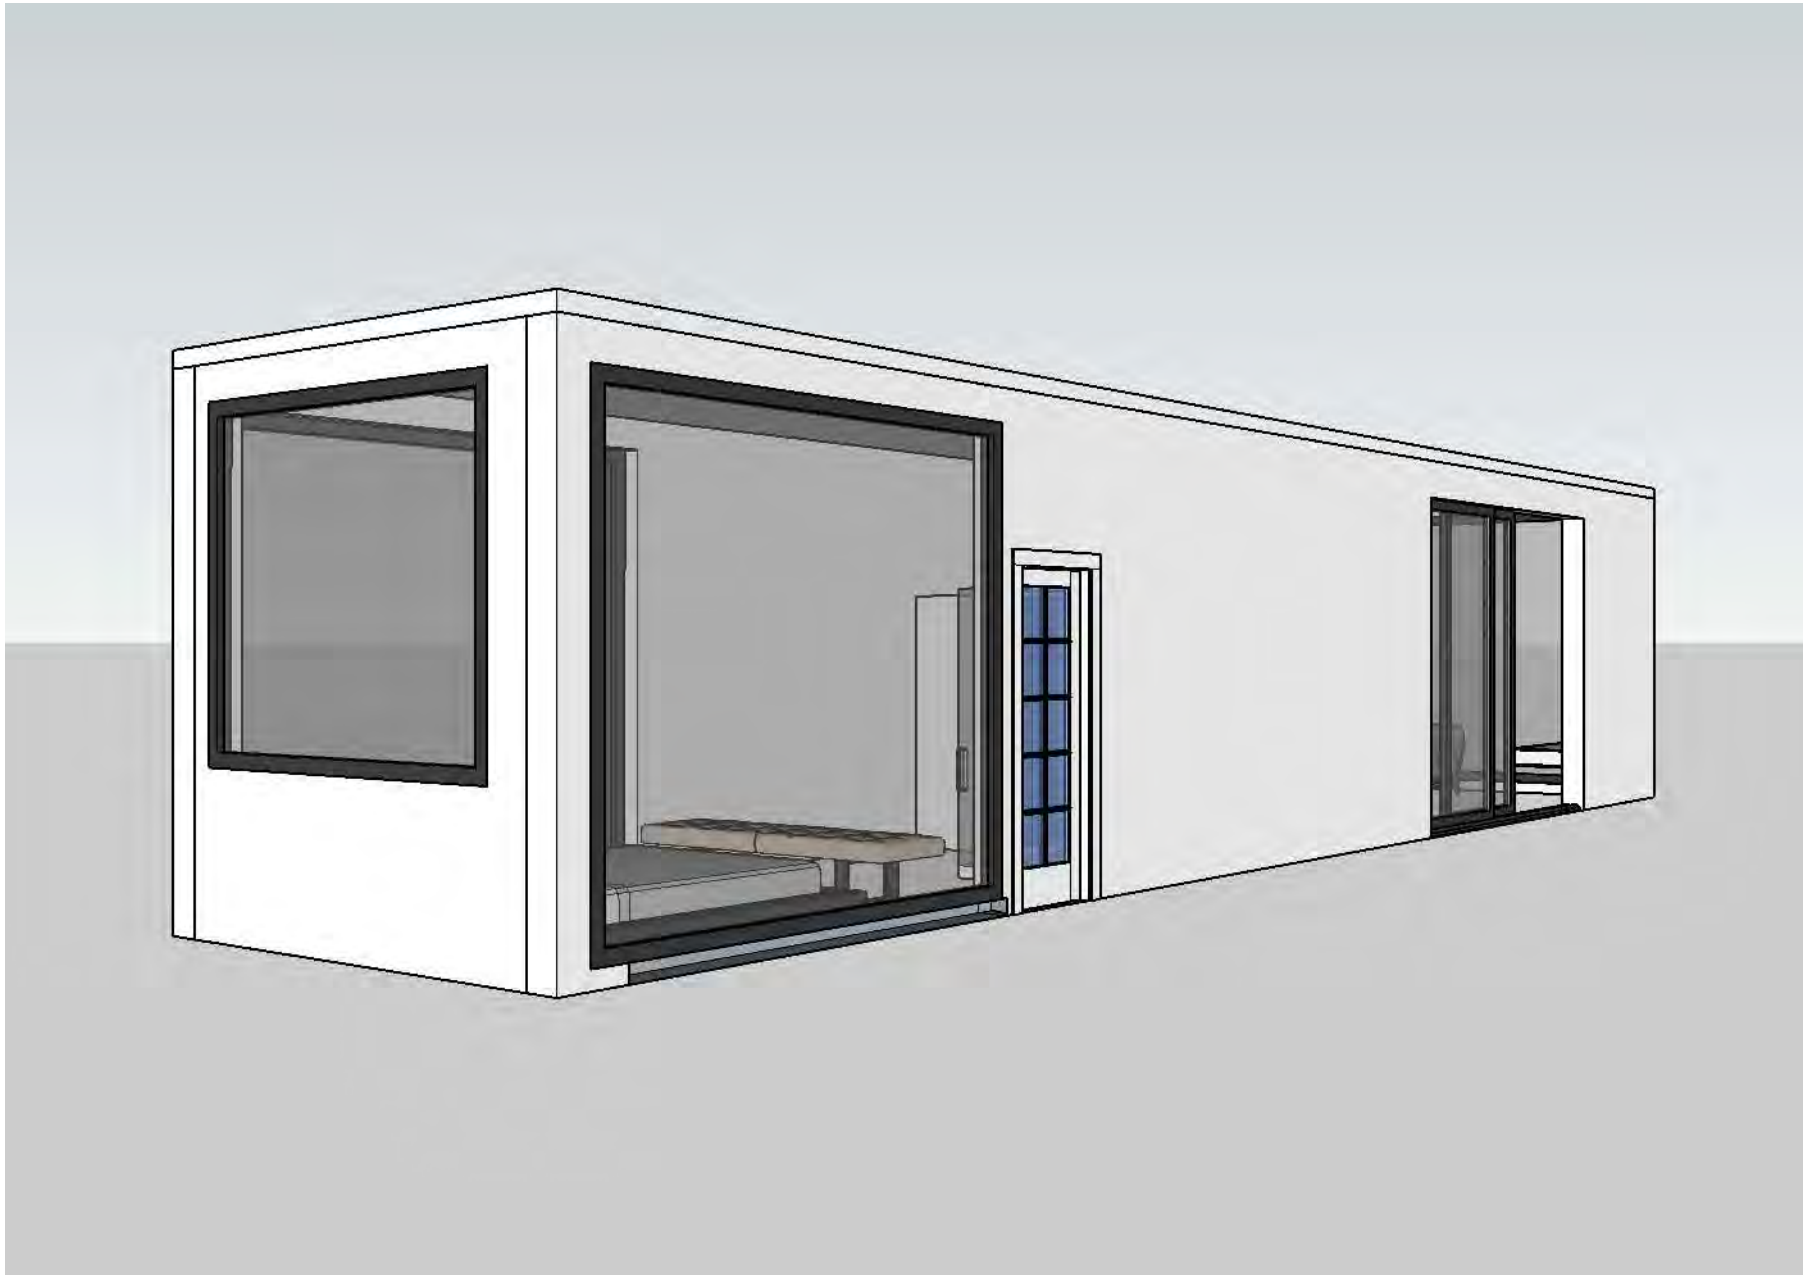

ROOMY DOMY

Build your dream home

Atlas
(44 m² – 473 ft²)

PLAN
 AREA : 43,8 m²

+3.10

±0.00

SECTION II-II

+3.10