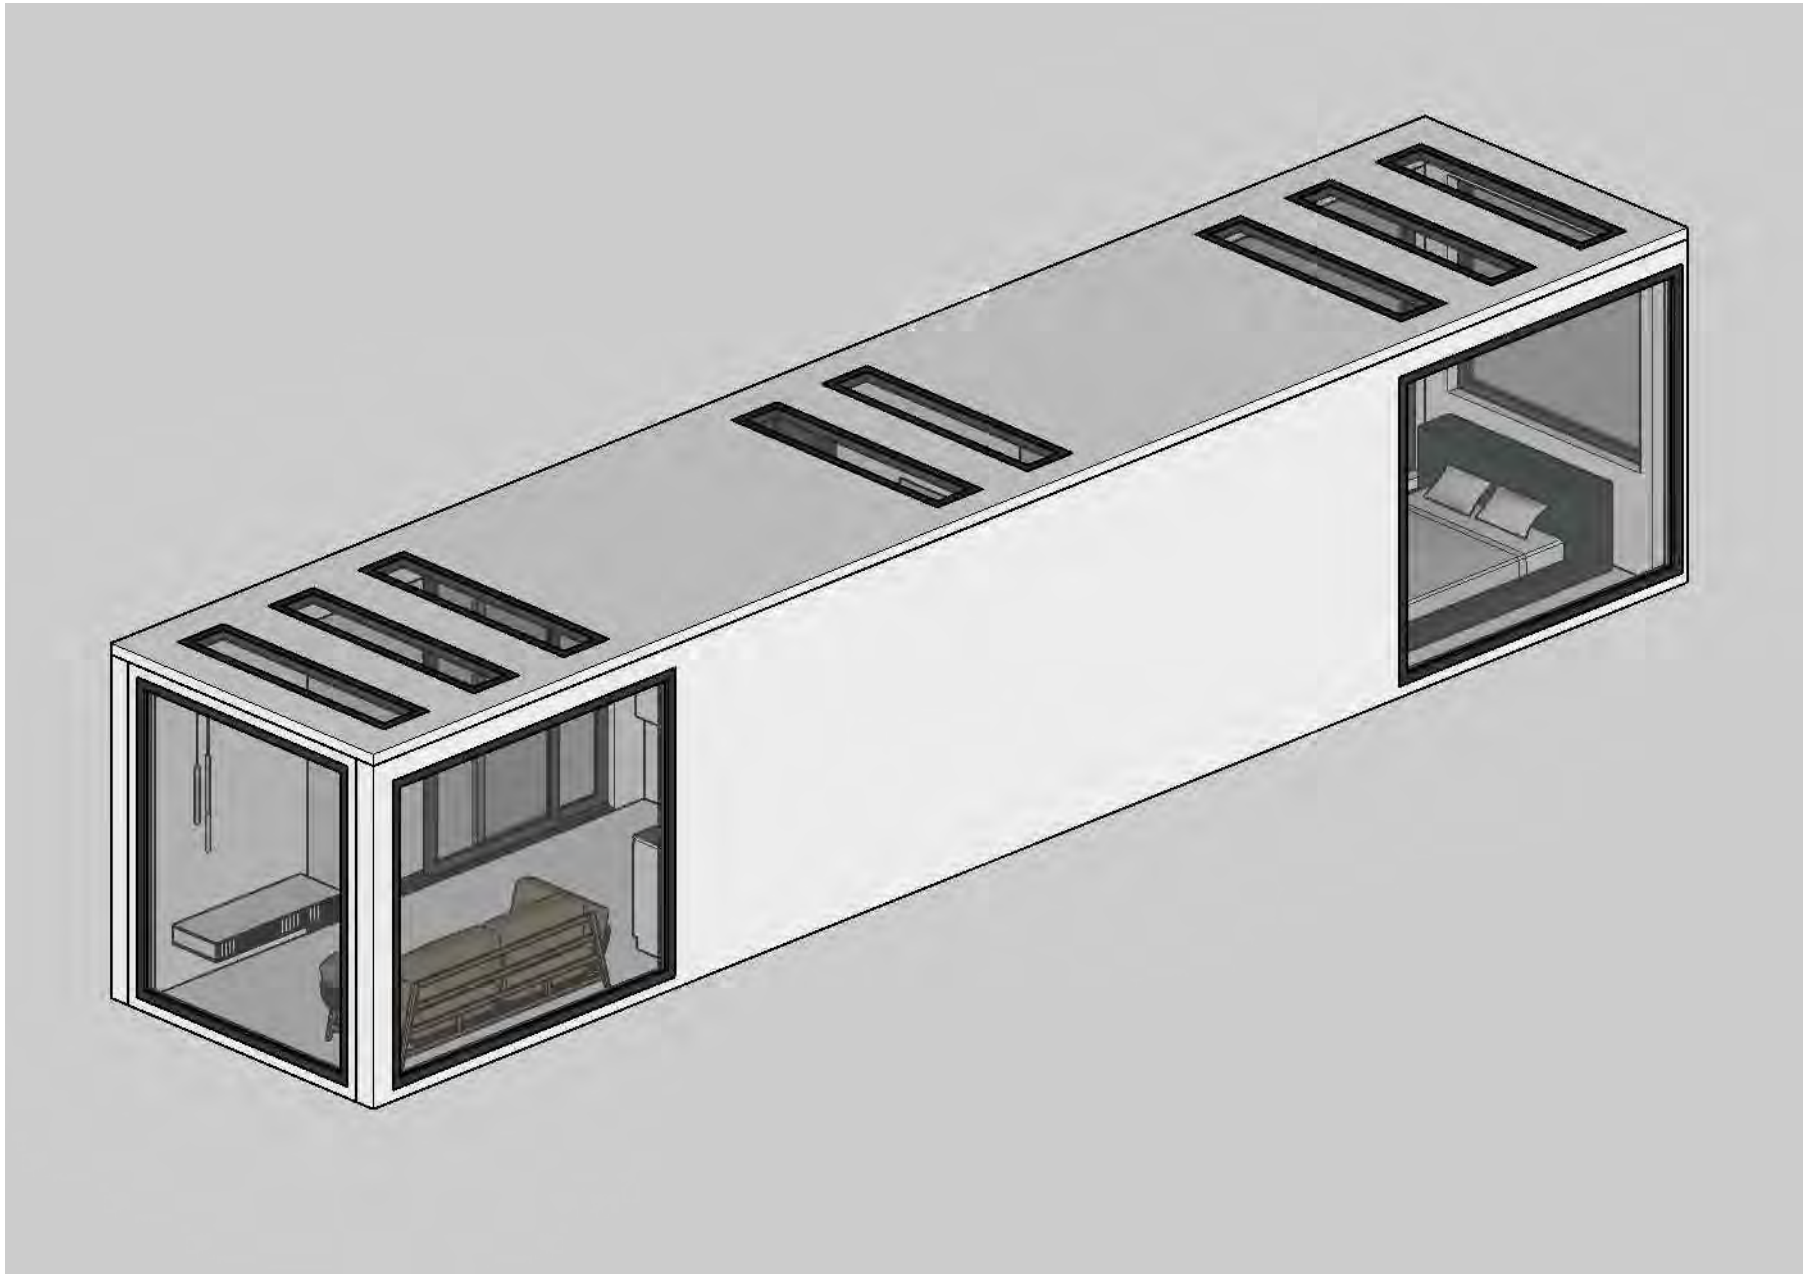

ROOMY DOMY

Build your dream home

Atlas
(44 m² – 473 ft²)

PLAN
 AREA : 43,8 m²

+3.10

±0.00

SECTION II-II

+3.10