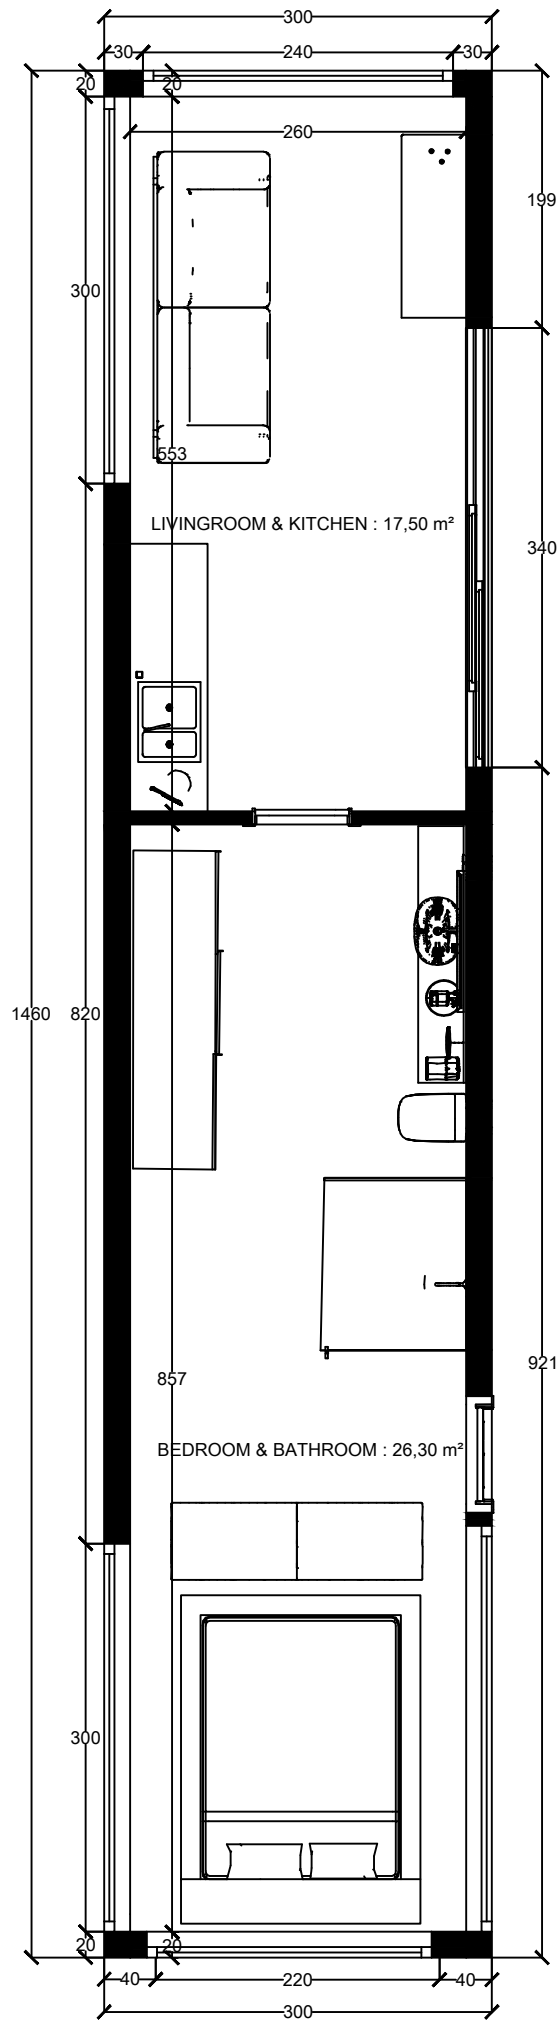

ROOMY DOMY

Build your dream home

Atlas
(44 m² – 473 ft²)

PLAN
 AREA : 43,8 m²

+3.10

±0.00

SECTION II-II

+3.10