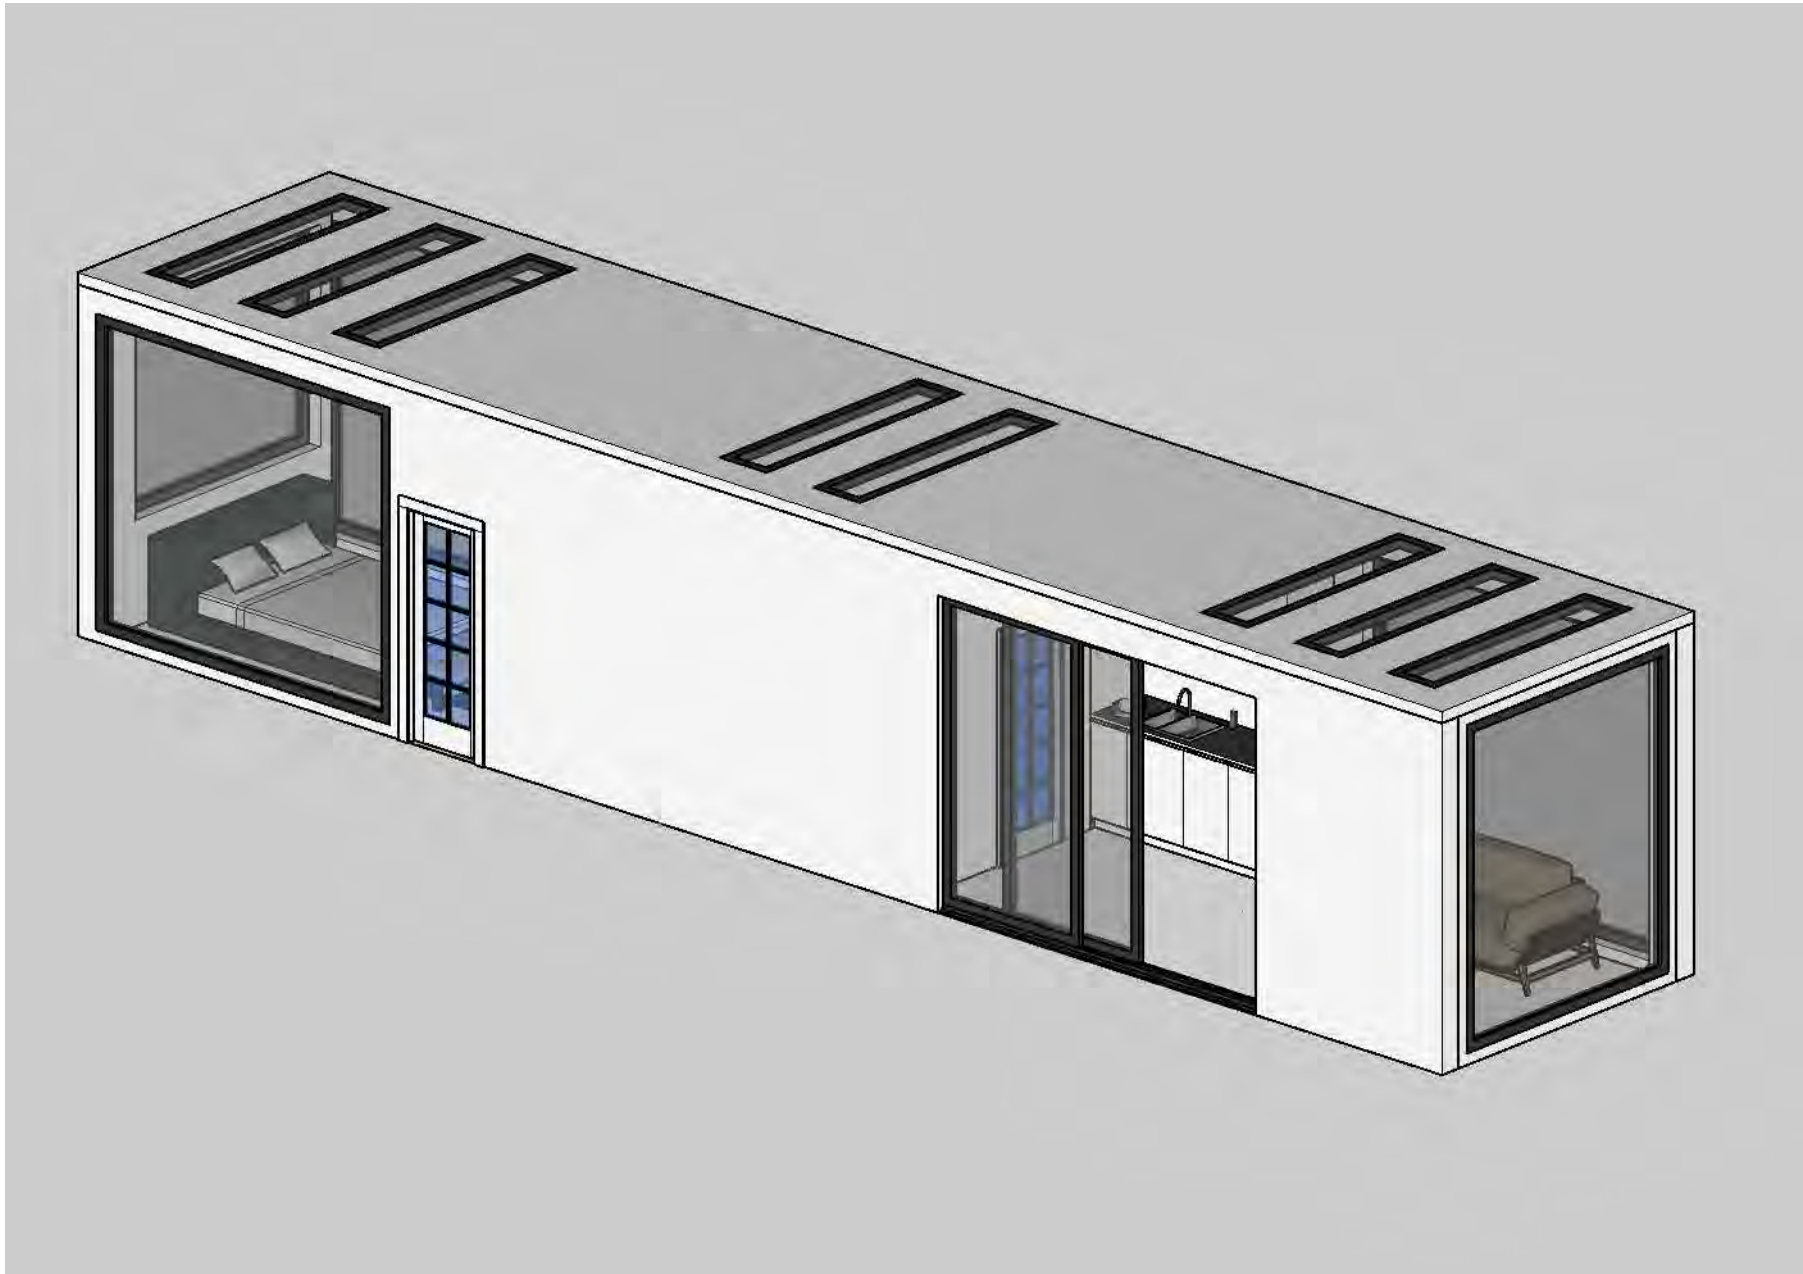

ROOMY DOMY

Build your dream home

Atlas
(44 m² – 473 ft²)

PLAN
 AREA : 43,8 m²

+3.10

±0.00

SECTION II-II

+3.10