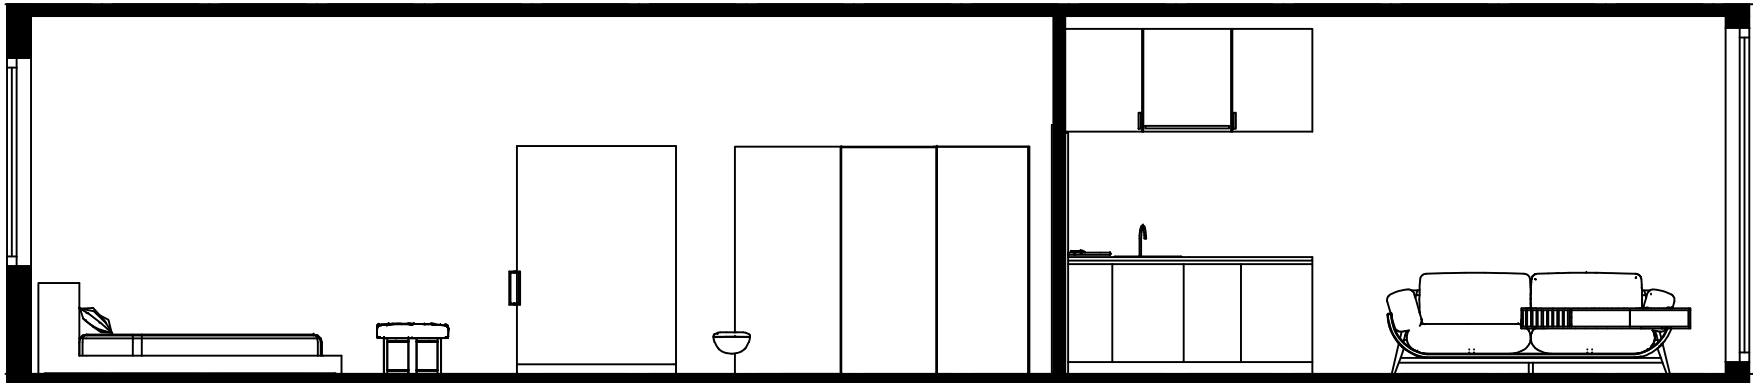

+3.10

±0.00

SECTION I-I