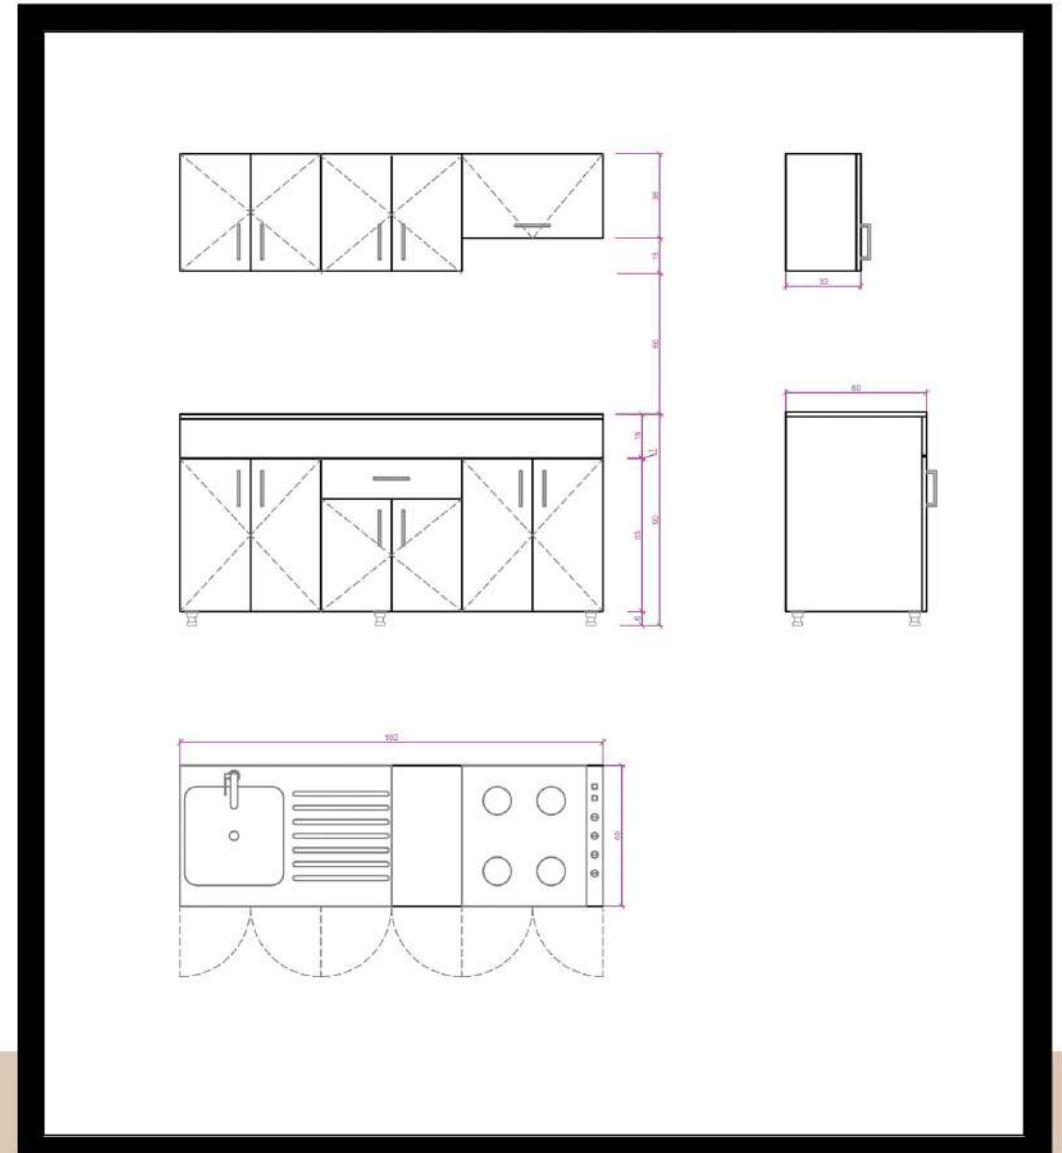

HEIGHT: 90 cm - 2.88 ft

DEPTH: 60 cm - 1.92 ft

UPPER CABINET

LENGTH: 180cm - 5.76 ft

HEIGHT: 50 cm - 1.60 ft

DEPTH: 60 cm - 1.05 ft

DIMENSIONS

THE LOWER CABINET

LENGTH: 120cm - 3.84 ft

HEIGHT: 90 cm - 2.65 ft

DEPTH: 60 cm - 1.62 ft

DIMENSIONS

DESK TYPE 4

LENGTH: 80cm - 2.56 ft

HEIGHT: 6 cm - 0,19 ft

DEPTH: 60 cm - 1.92 ft

DIMENSIONS

THE LOWER CABINET

LENGTH: 180cm - 5.76 ft

HEIGHT: 90 cm - 2.88 ft

DEPTH: 60 cm - 1.92 ft

UPPER CABINET

LENGTH: 180cm - 5.76 ft

HEIGHT: 50cm - 1.60 ft

DEPTH: 60 cm - 1.62 ft

DIMENSIONS

DESK

LENGTH: 82 cm - 2.62 ft

HEIGHT: 75 cm - 2.4 ft

DEPTH: 60 cm - 1.28 ft

DESK OPEN

LENGTH: 130 cm - 4.16 ft