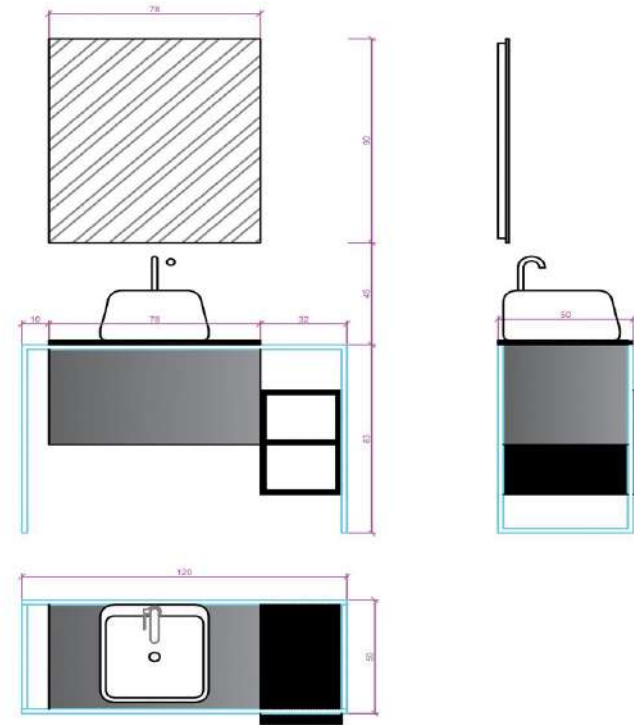

Material Board

DIMENSIONS

THE LOWER CABINET
LENGTH: 200 cm - 6,40 ft
HEIGHT: 40 cm - 1.28 ft
DEPTH: 200 cm - 6,40 ft

ATLAS- BED FURNITURE-PBFU-01

PREMIUM BED FURNITURE

DIMENSIONS

THE LOWER CABINET

LENGTH: 180cm - 5.76 ft

HEIGHT: 90 cm - 2.88 ft

DEPTH: 60 cm - 1.92 ft

UPPER CABINET

LENGTH: 180cm - 5.76 ft

HEIGHT: 50 cm - 1.60 ft

DEPTH: 60 cm - 1.05 ft

DIMENSIONS

THE LOWER CABINET

LENGTH: 120cm - 3.84 ft

HEIGHT: 90 cm - 2.65 ft

DEPTH: 60 cm - 1.62 ft

DIMENSIONS

DESK TYPE 4

LENGTH: 80cm - 2.56 ft

HEIGHT: 6 cm - 0,19 ft

DEPTH: 60 cm - 1.92 ft

DEPTH: 60 cm - 1.62 ft

DIMENSIONS

DESK

LENGTH: 82 cm - 2.62 ft

HEIGHT: 75 cm - 2.4 ft

DEPTH: 60 cm - 1.28 ft

DESK OPEN

LENGTH: 130 cm - 4.16 ft