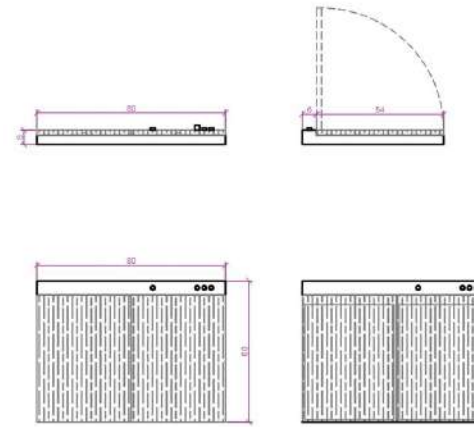

HEIGHT: 90 cm - 2.88 ft

DEPTH: 60 cm - 1.92 ft

UPPER CABINET

LENGTH: 180cm - 5.76 ft

HEIGHT: 50 cm - 1.60 ft

DEPTH: 60 cm - 1.05 ft

DIMENSIONS

THE LOWER CABINET

LENGTH: 120cm - 3.84 ft

HEIGHT: 90 cm - 2.65 ft

DEPTH: 60 cm - 1.62 ft

DIMENSIONS

DESK TYPE 4

LENGTH: 80cm - 2.56 ft

HEIGHT: 6 cm - 0,19 ft

DEPTH: 60 cm - 1.92 ft

UNIT	LENGHT	HEIGHT	DEPTH	WEIGHT BEARING CAPACITY
TYPE - 1	50 cm	6 cm	60 cm	9 Kg
TYPE - 2	60 cm	6 cm	60 cm	10 Kg
TYPE - 3	70 cm	6 cm	60 cm	11 Kg
TYPE - 4	80 cm	6 cm	60 cm	12 Kg
TYPE - 5	100 cm	6 cm	60 cm	10 Kg

DEPTH: 60 cm - 1.62 ft

DIMENSIONS

DESK

LENGTH: 82 cm - 2.62 ft

HEIGHT: 75 cm - 2.4 ft

DEPTH: 60 cm - 1.28 ft

DESK OPEN

LENGTH: 130 cm - 4.16 ft