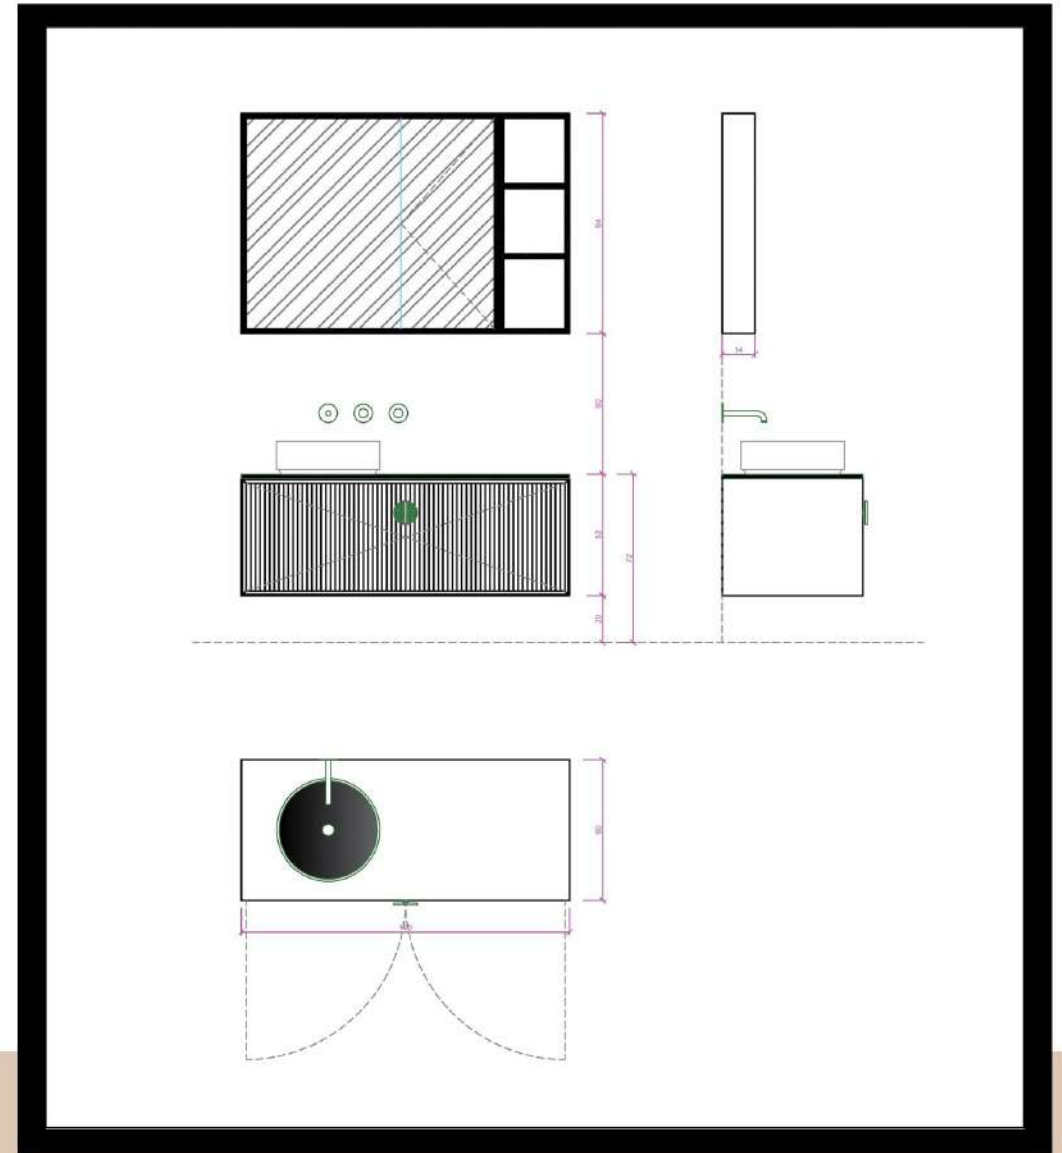

LENGTH: 126 cm - 4,03 ft

HEIGHT: 75 cm - 2.40 ft

DEPTH: 40 cm - 1.28 ft

DIMENSIONS

THE LOWER CABINET

LENGTH: 210cm - 6.72 ft

HEIGHT: 90 cm - 2.88 ft

DEPTH: 60 cm - 1.92 ft

UPPER CABINET

LENGTH: 100cm - 3.32 ft

HEIGHT: 72 cm - 2.30 ft

DEPTH: 33 cm - 1.05 ft

DIMENSIONS

THE LOWER CABINET

LENGTH: 120cm - 3.84 ft

HEIGHT: 90 cm - 2.65 ft

DEPTH: 60 cm - 1.62 ft

DIMENSIONS

DESK

LENGTH: 82 cm - 2.62 ft

HEIGHT: 75 cm - 2.4 ft

DEPTH: 60 cm - 1.28 ft

DESK OPEN

LENGTH: 130 cm - 4.16 ft

HEIGHT: 75 cm - 2.4 ft

DEPTH: 60 cm - 1.28 ft