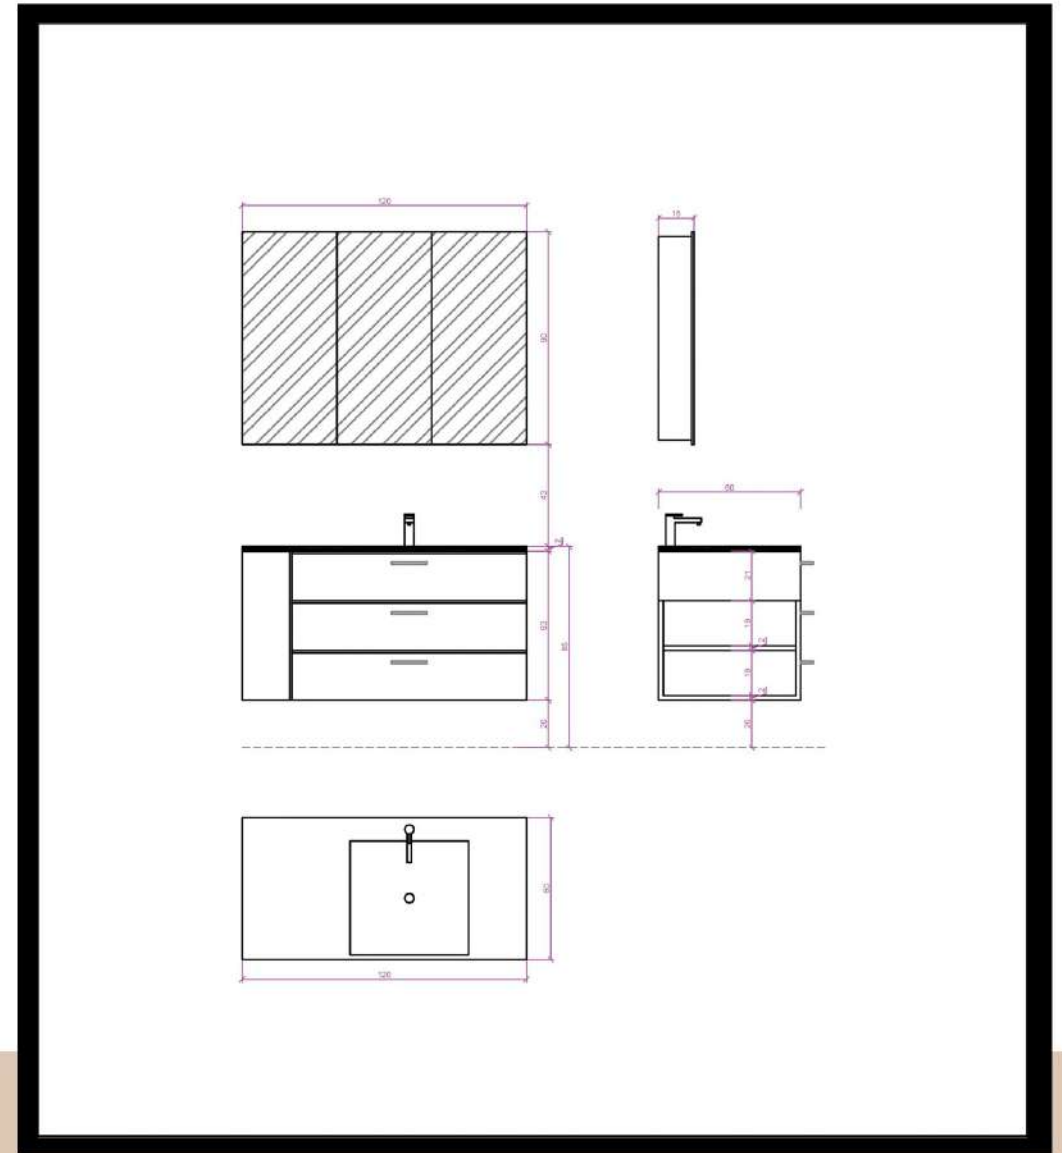

DIMENSIONS

THE LOWER CABINET

LENGTH: 180cm - 5.76 ft

HEIGHT: 90 cm - 2.88 ft

DEPTH: 60 cm - 1.92 ft

UPPER CABINET

LENGTH: 180cm - 5.76 ft

HEIGHT: 50cm - 1.60 ft

DEPTH: 33cm - 1.05 ft

DIMENSIONS

THE LOWER CABINET

LENGTH: 120cm - 3.84 ft

HEIGHT: 90 cm - 2.65 ft

DEPTH: 60 cm - 1.62 ft

DIMENSIONS

THE LOWER CABINET + DESK

LENGTH: 126 cm - 4,03 ft

HEIGHT: 75 cm - 2.40 ft

DEPTH: 40 cm - 1.28 ft

DIMENSIONS

THE LOWER CABINET

LENGTH: 210cm - 6.72 ft

HEIGHT: 90 cm - 2.88 ft

DEPTH: 60 cm - 1.92 ft

DEPTH: 60 cm - 1.62 ft

DIMENSIONS

DESK

LENGTH: 82 cm - 2.62 ft

HEIGHT: 75 cm - 2.4 ft

DEPTH: 60 cm - 1.28 ft

DESK OPEN

LENGTH: 130 cm - 4.16 ft