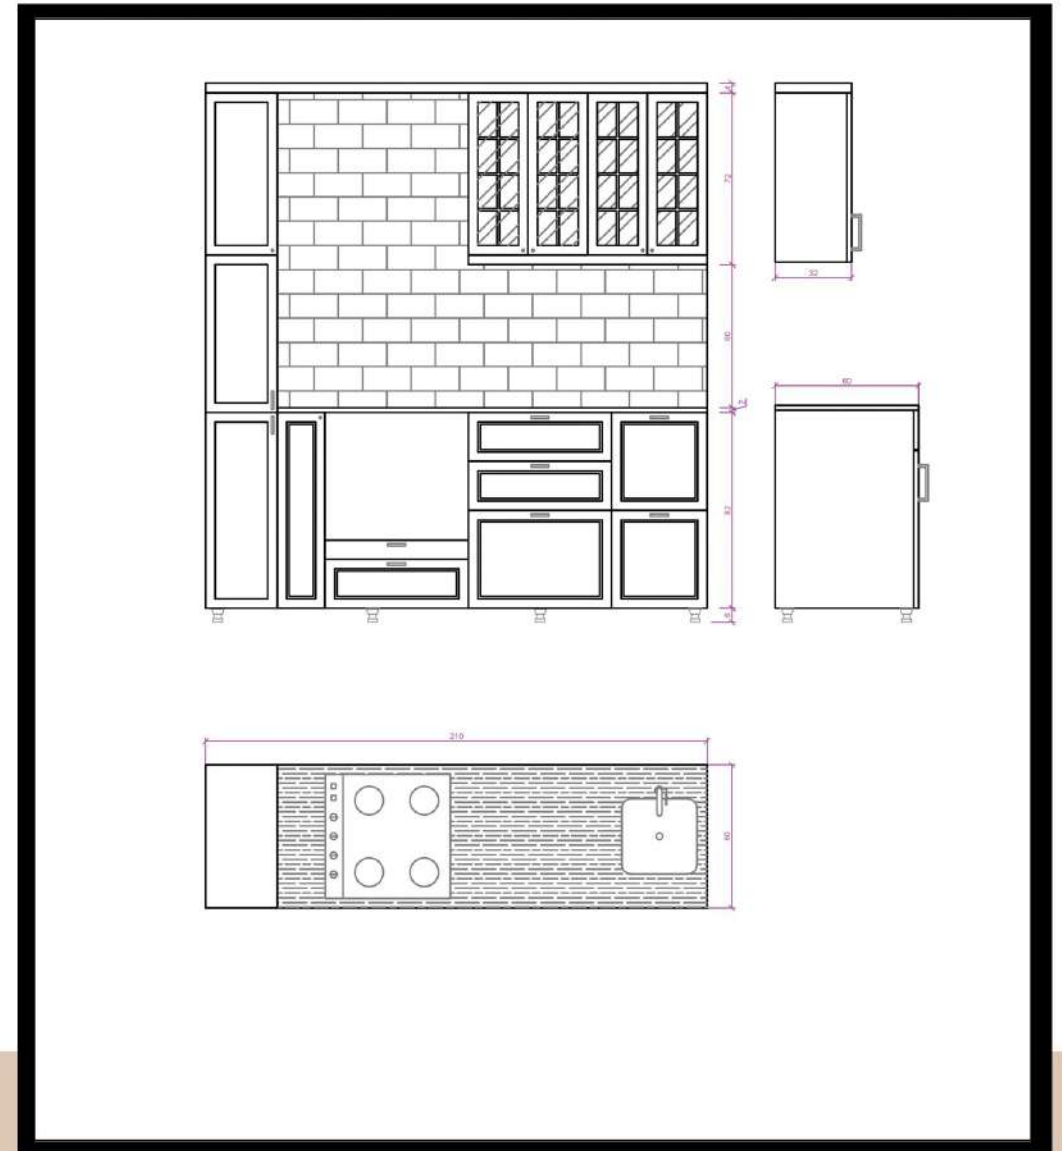

LENGTH: 126 cm - 4,03 ft

HEIGHT: 75 cm - 2.40 ft

DEPTH: 40 cm - 1.28 ft

DIMENSIONS

THE LOWER CABINET

LENGTH: 210cm - 6.72 ft

HEIGHT: 90 cm - 2.88 ft

DEPTH: 60 cm - 1.92 ft

UPPER CABINET

LENGTH: 100cm - 3.32 ft

HEIGHT: 72 cm - 2.30 ft

DEPTH: 33 cm - 1.05 ft

DIMENSIONS

THE LOWER CABINET

LENGTH: 120cm - 3.84 ft

HEIGHT: 90 cm - 2.65 ft

DEPTH: 60 cm - 1.62 ft

DIMENSIONS

DESK

LENGTH: 82 cm - 2.62 ft

HEIGHT: 75 cm - 2.4 ft

DEPTH: 60 cm - 1.28 ft

DESK OPEN

LENGTH: 130 cm - 4.16 ft

HEIGHT: 75 cm - 2.4 ft

DEPTH: 60 cm - 1.28 ft