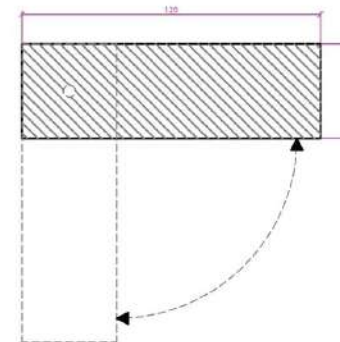

DIMENSIONS

THE LOWER CABINET

LENGTH: 180cm - 5.76 ft

HEIGHT: 90 cm - 2.88 ft

DEPTH: 60 cm - 1.92 ft

UPPER CABINET

LENGTH: 180cm - 5.76 ft

HEIGHT: 50cm - 1.60 ft

DEPTH: 33cm - 1.05 ft

DIMENSIONS

THE LOWER CABINET

LENGTH: 120cm - 3.84 ft

HEIGHT: 90 cm - 2.65 ft

DEPTH: 60 cm - 1.62 ft

DIMENSIONS

THE LOWER CABINET + DESK

LENGTH: 126 cm - 4,03 ft

HEIGHT: 75 cm - 2.40 ft

DEPTH: 40 cm - 1.28 ft

DIMENSIONS

THE LOWER CABINET

LENGTH: 210cm - 6.72 ft

HEIGHT: 90 cm - 2.88 ft

DEPTH: 60 cm - 1.92 ft

DEPTH: 60 cm - 1.62 ft

DIMENSIONS

DESK

LENGTH: 82 cm - 2.62 ft

HEIGHT: 75 cm - 2.4 ft

DEPTH: 60 cm - 1.28 ft

DESK OPEN

LENGTH: 130 cm - 4.16 ft