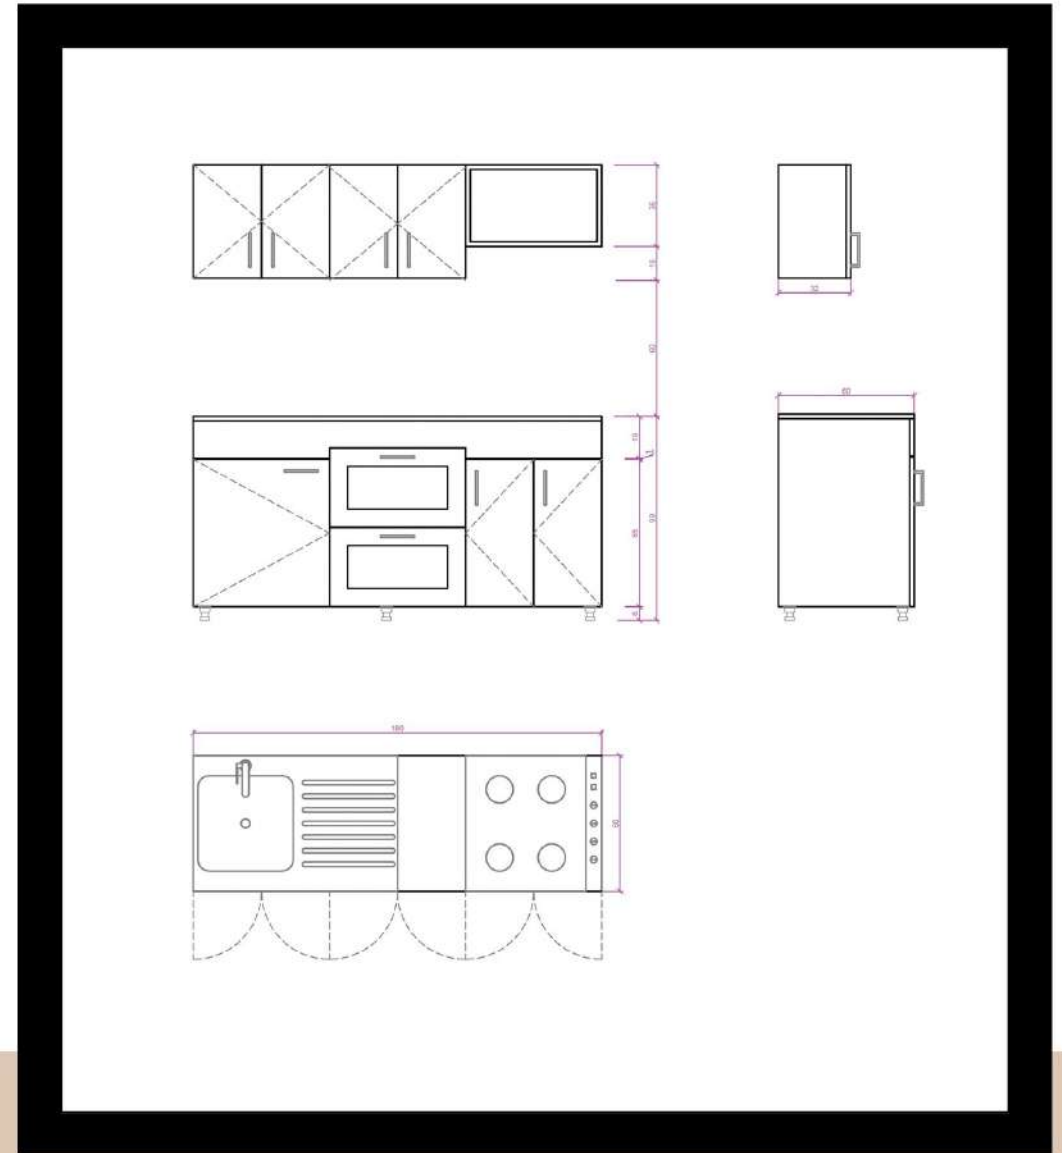

LENGTH: 120cm - 3.84 ft

HEIGHT: 90 cm - 2.65 ft

DEPTH: 60 cm - 1.62 ft

DIMENSIONS

DESK TYPE 4

LENGTH: 80cm - 2.56 ft

HEIGHT: 6 cm - 0,19 ft

DEPTH: 60 cm - 1.92 ft

DIMENSIONS

THE LOWER CABINET

LENGTH: 180cm - 5.76 ft

HEIGHT: 90 cm - 2.88 ft

DEPTH: 60 cm - 1.92 ft

UPPER CABINET

LENGTH: 180cm - 5.76 ft

HEIGHT: 50cm - 1.60 ft

DEPTH: 33cm - 1.05 ft

DIMENSIONS

THE LOWER CABINET

LENGTH: 120cm - 3.84 ft

HEIGHT: 90 cm - 2.65 ft

DEPTH: 60 cm - 1.62 ft

DIMENSIONS

THE LOWER CABINET + DESK

DEPTH: 60 cm - 1.62 ft

DIMENSIONS

DESK

LENGTH: 82 cm - 2.62 ft

HEIGHT: 75 cm - 2.4 ft

DEPTH: 60 cm - 1.28 ft

DESK OPEN

LENGTH: 130 cm - 4.16 ft