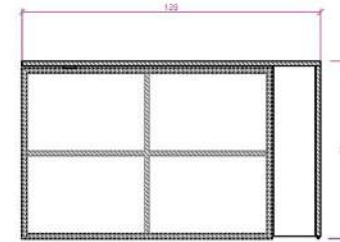

DIMENSIONS

THE LOWER CABINET

LENGTH: 180cm - 5.76 ft

HEIGHT: 90 cm - 2.88 ft

DEPTH: 60 cm - 1.92 ft

UPPER CABINET

LENGTH: 180cm - 5.76 ft

HEIGHT: 50cm - 1.60 ft

DEPTH: 33cm - 1.05 ft

DIMENSIONS

THE LOWER CABINET

LENGTH: 120cm - 3.84 ft

HEIGHT: 90 cm - 2.65 ft

DEPTH: 60 cm - 1.62 ft

DIMENSIONS

THE LOWER CABINET + DESK

LENGTH: 126 cm - 4,03 ft

HEIGHT: 75 cm - 2.40 ft

DEPTH: 40 cm - 1.28 ft

DIMENSIONS

THE LOWER CABINET

LENGTH: 210cm - 6.72 ft

HEIGHT: 90 cm - 2.88 ft

DEPTH: 60 cm - 1.92 ft

DEPTH: 60 cm - 1.62 ft

DIMENSIONS

DESK

LENGTH: 82 cm - 2.62 ft

HEIGHT: 75 cm - 2.4 ft

DEPTH: 60 cm - 1.28 ft

DESK OPEN

LENGTH: 130 cm - 4.16 ft